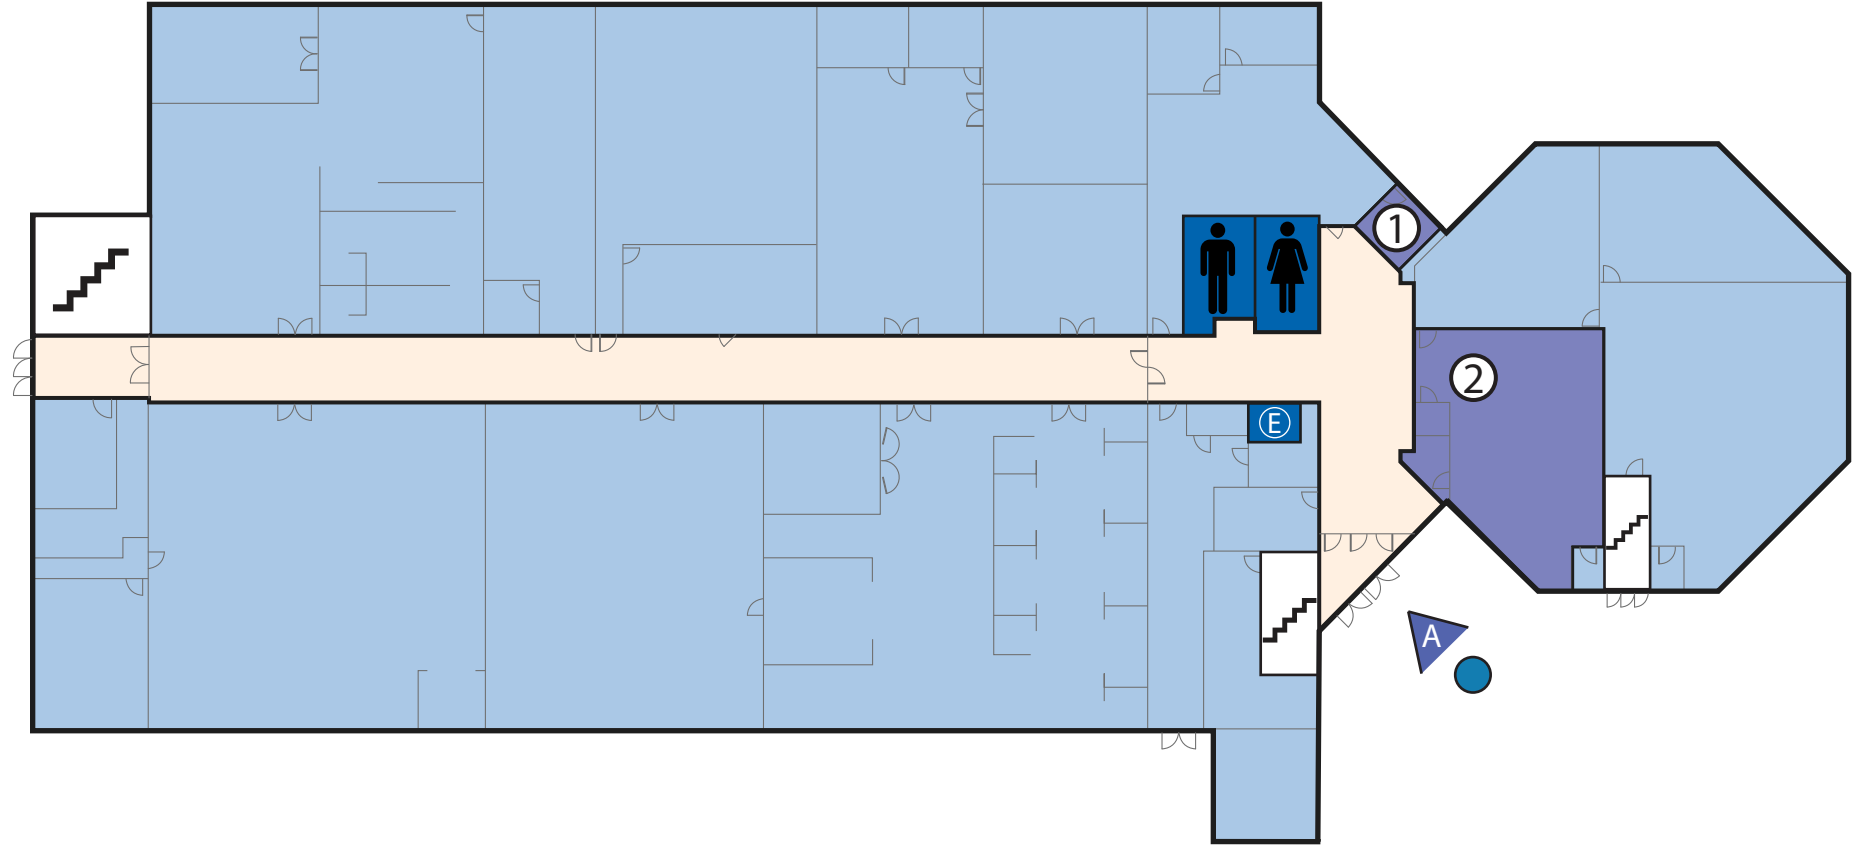

LEGEND

-  Accessible Entrance w/ Automatic Door Operator
-  Accessible Drop off/ Pick up Location
-  Circulation
-  Significant Spaces
-  Classrooms
-  Restroom
-  Stair
-  Elevator

-  Welcome Center 120C
-  Student Lounge 110