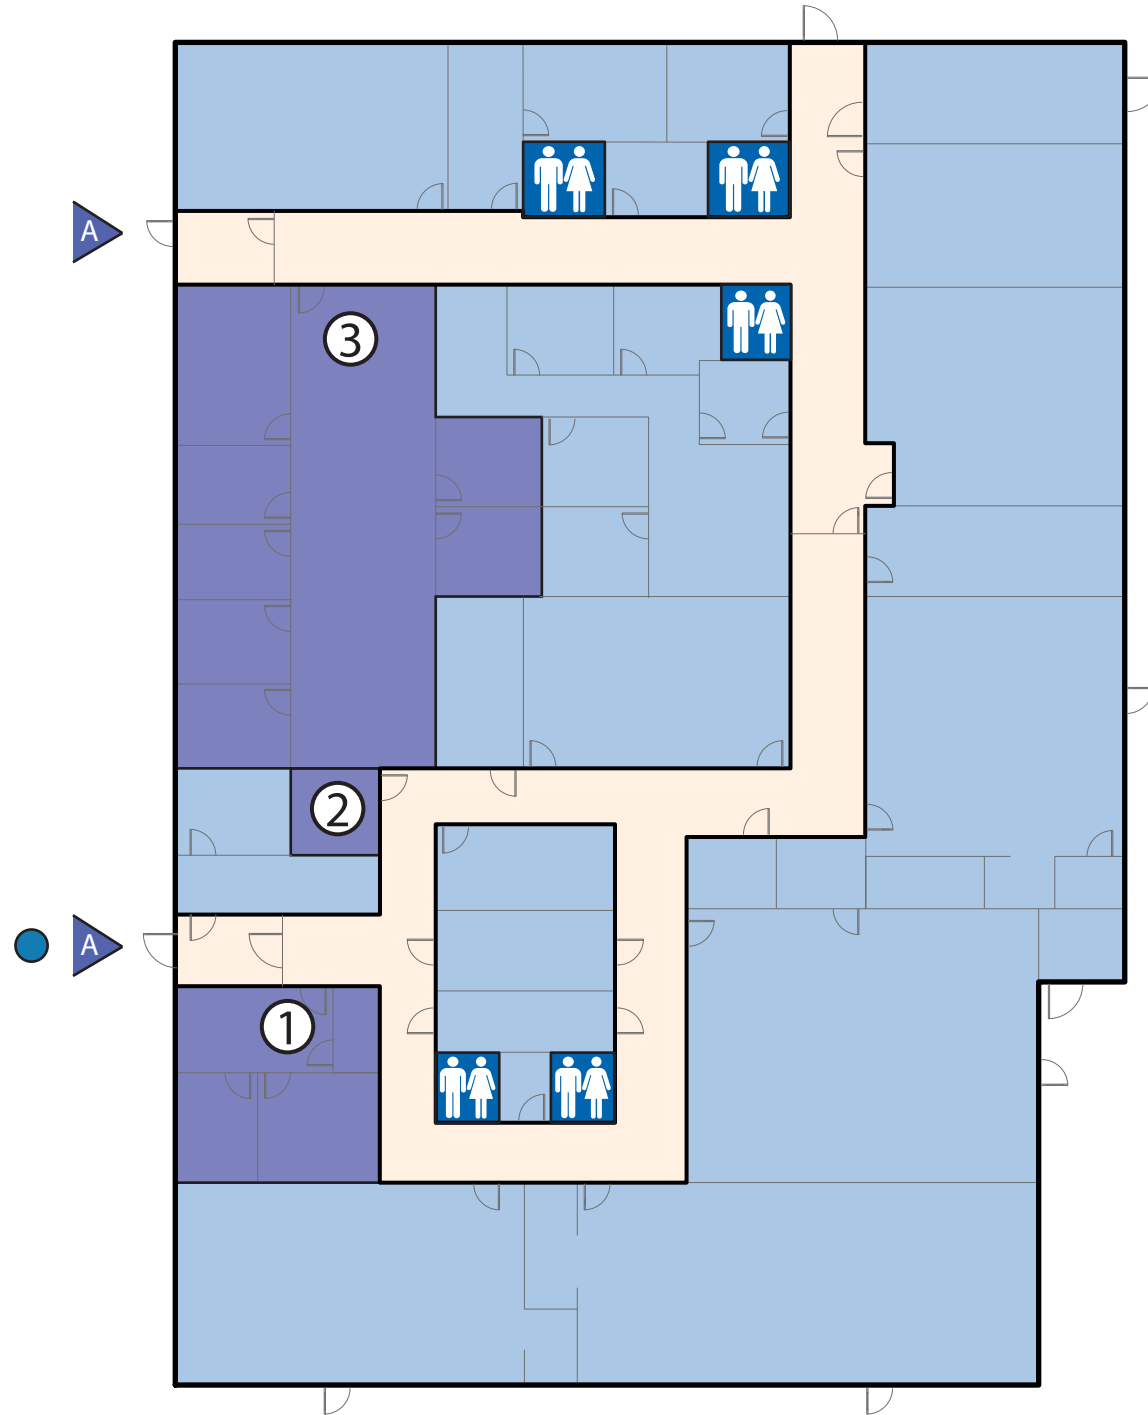

# LEGEND

- Accessible Entrance w/ Automatic Door Operator
- Accessible Drop off/ Pick up Location
- Circulation
- Gender Neutral Restroom
- Significant Spaces
- Classrooms

- ① Childcare Reception  
100
- ② Lactation Room  
104
- ③ Entrepreneur Center  
150

**MADISON**  
AREA | TECHNICAL  
**COLLEGE**