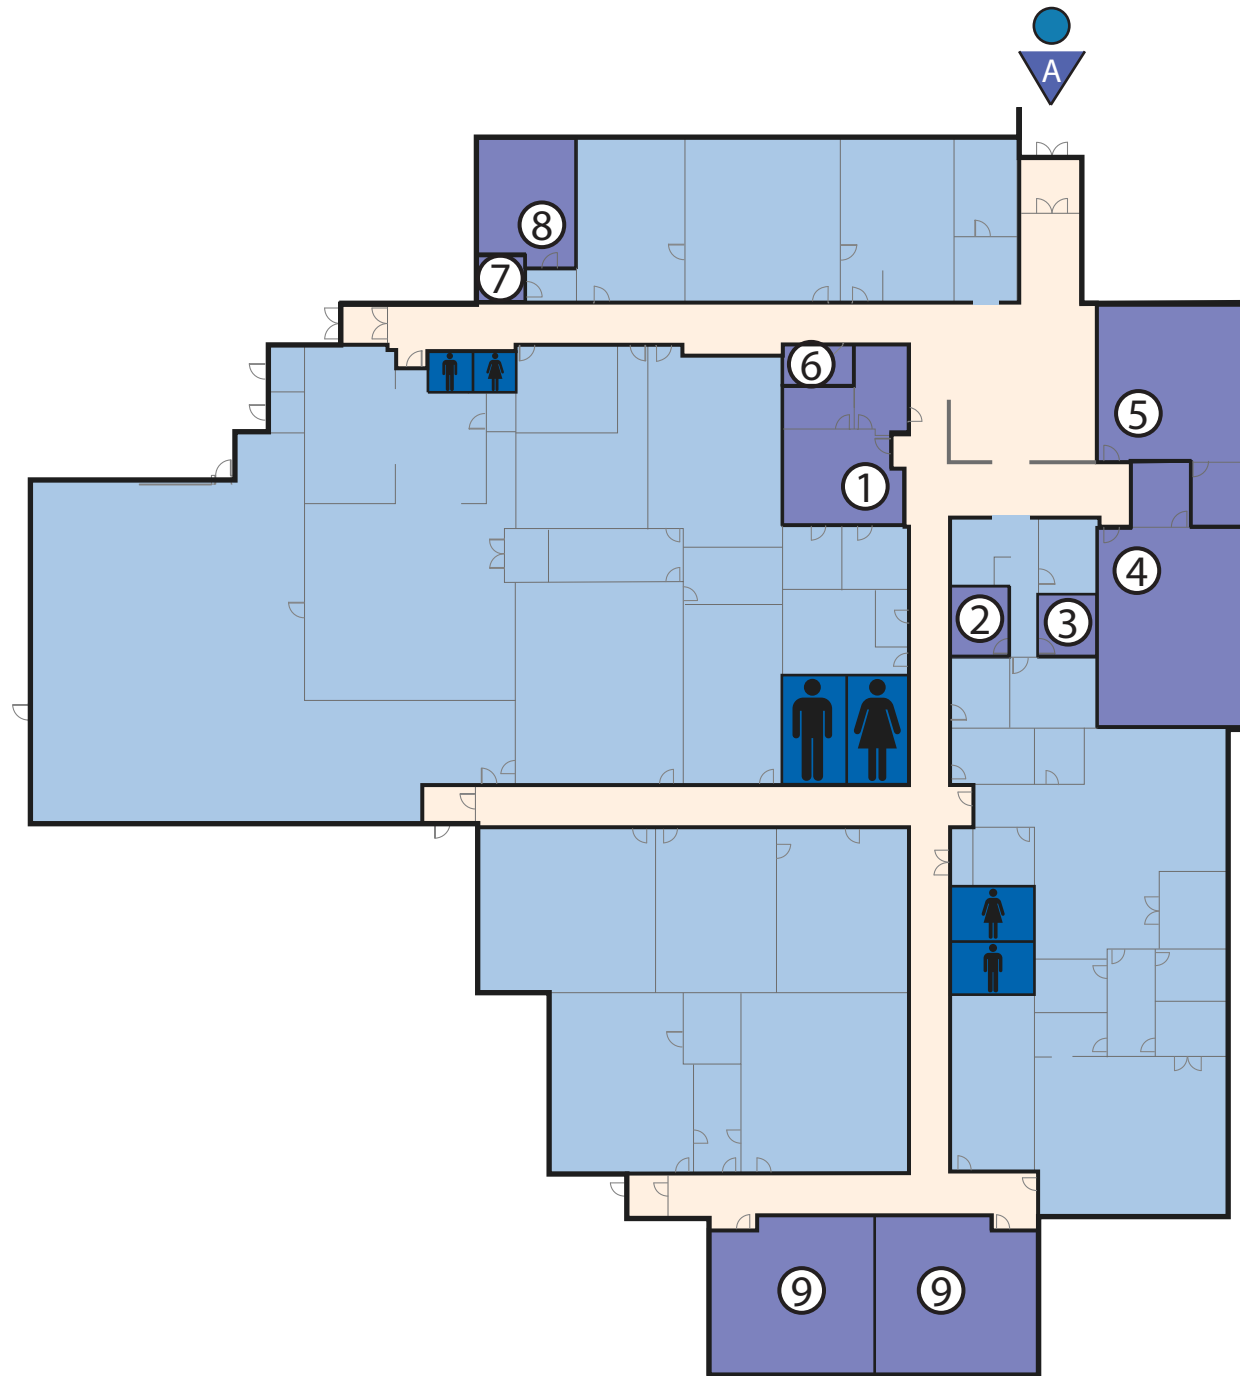

LEGEND

-  Accessible Entrance w/ Automatic Door Operator
-  Accessible Restroom
-  Accessible Drop off/ Pick up Location
-  Significant Spaces
-  Circulation
-  Classrooms

- ① Welcome Center
117
- ② Disability Resources
120B
- ③ Advising
120C
- ④ Library
119
- ⑤ Student Achievement Center
118
- ⑥ Lactation Room/Meditation Room
105
- ⑦ Student Life
110A
- ⑧ Testing
110
- ⑨ Community Room
155/157