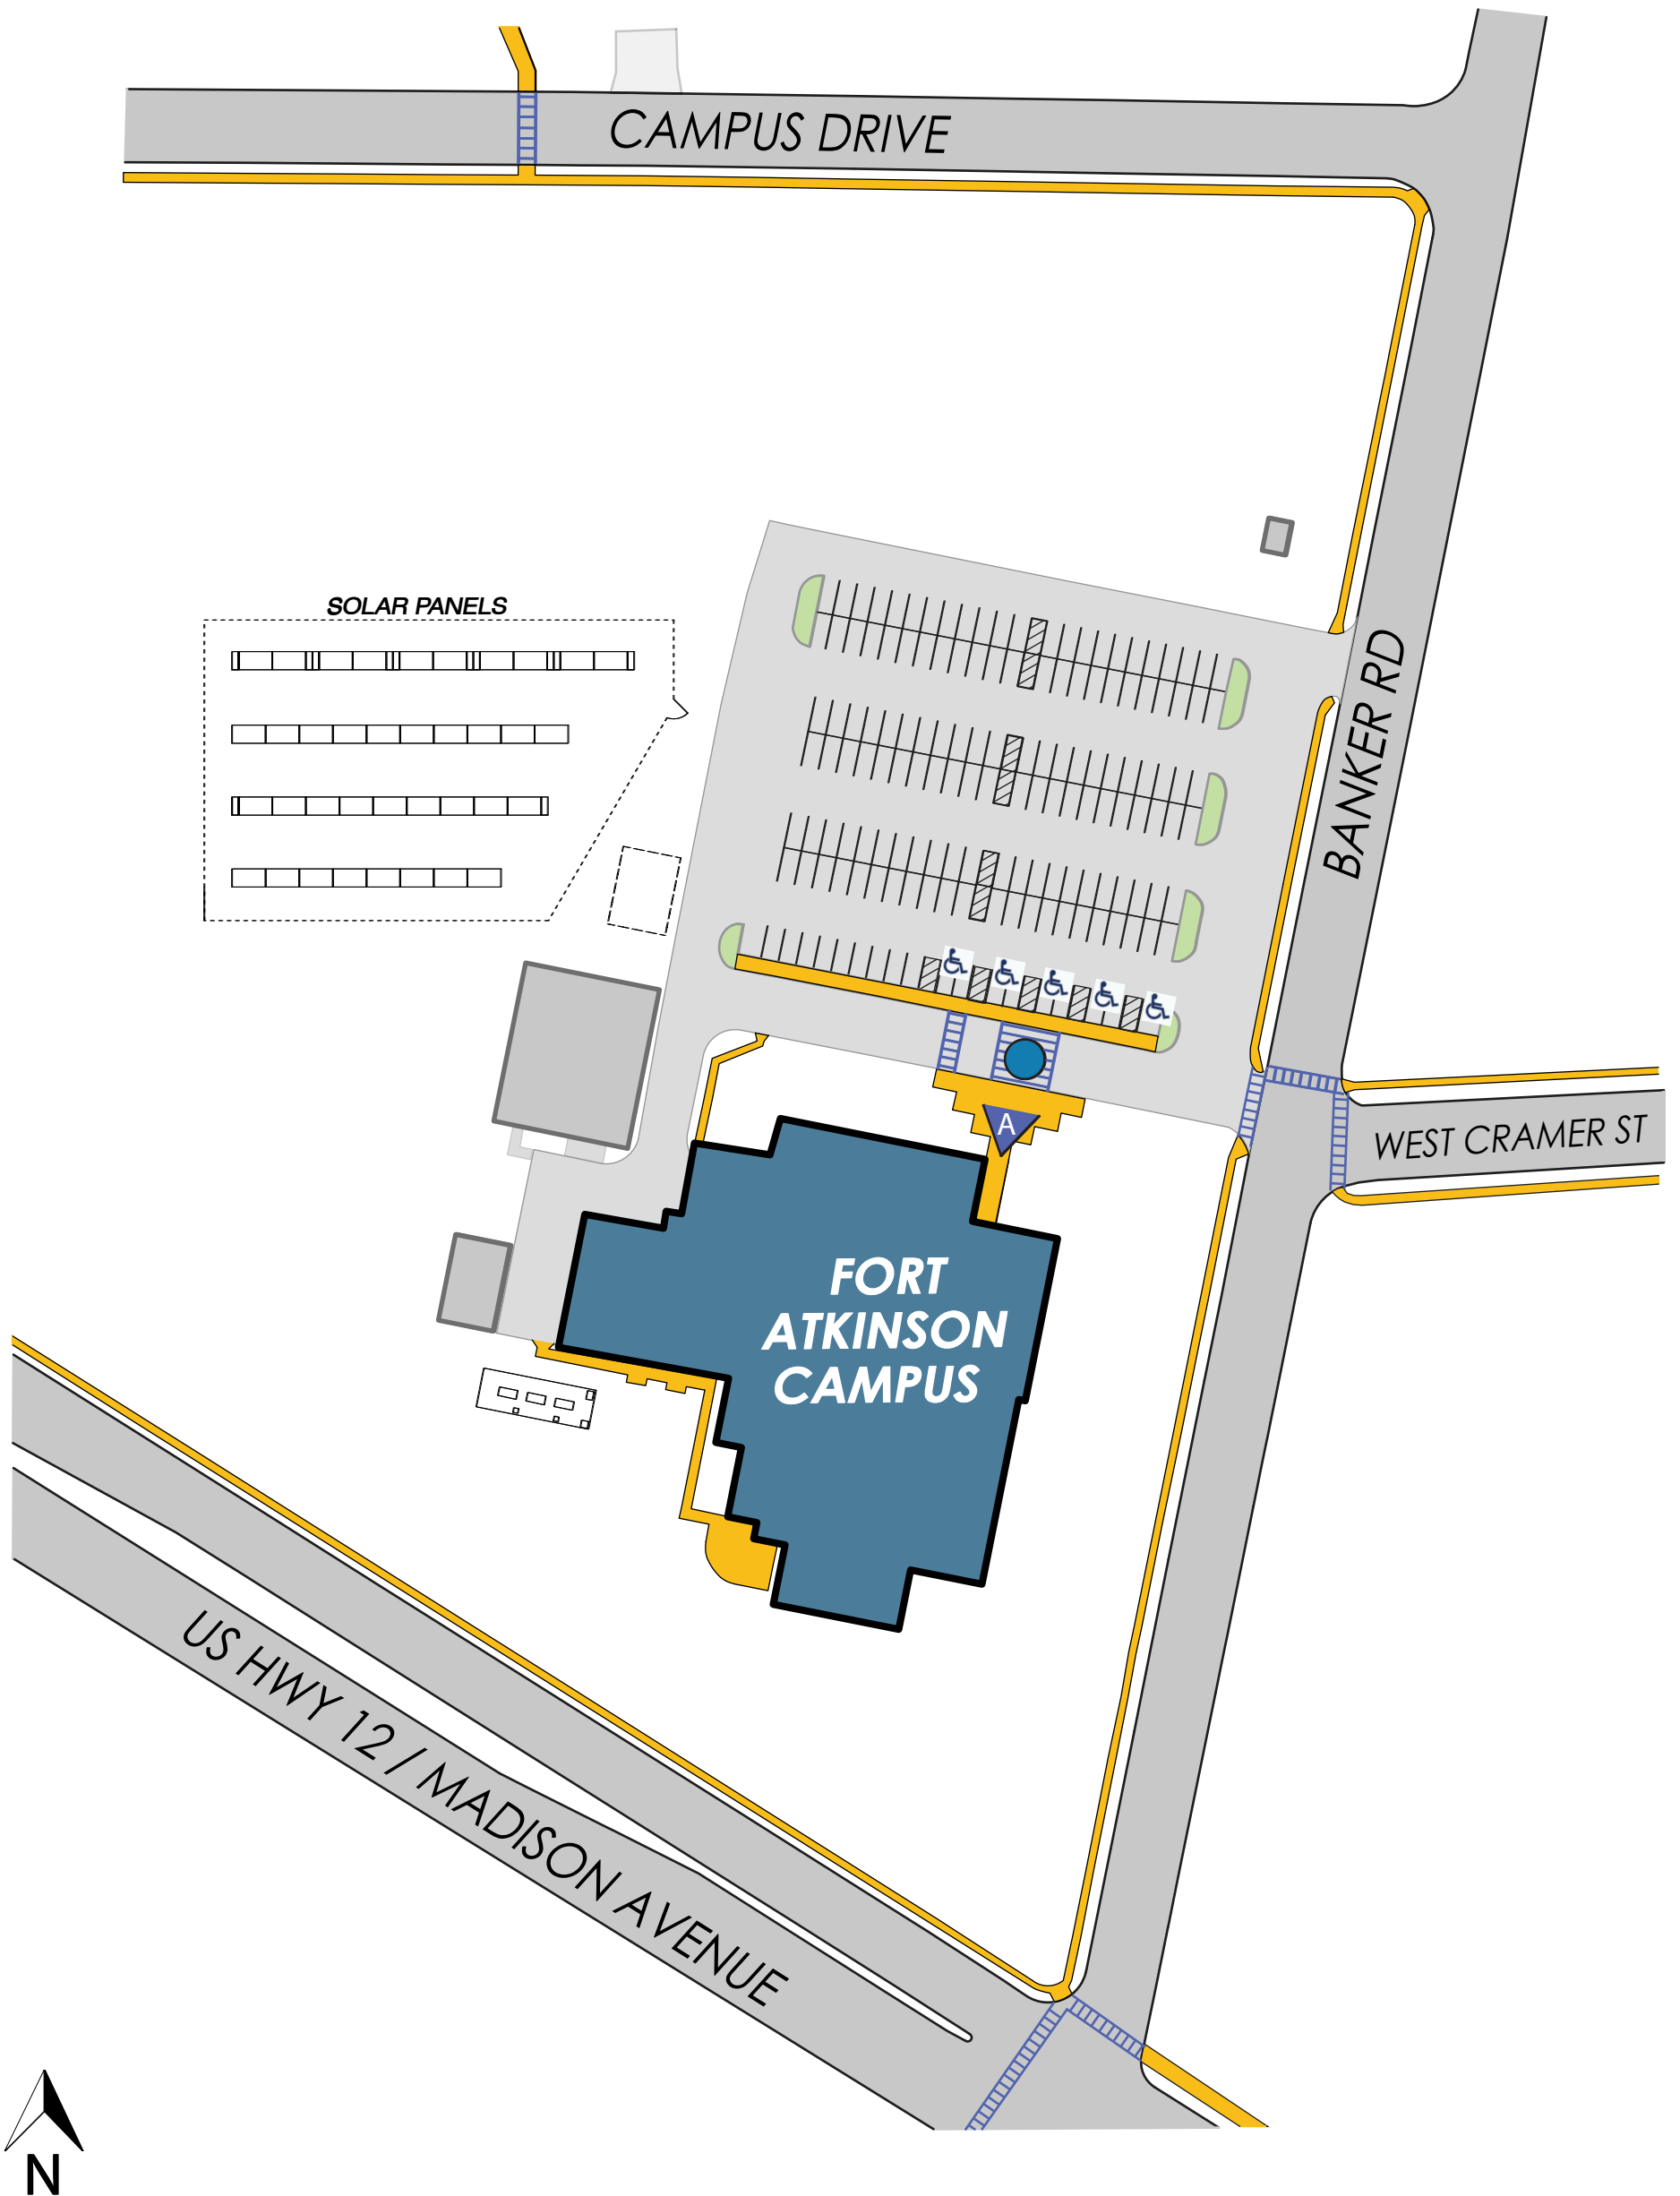

Fort Atkinson Campus Accessibility Plan

827 Banker Rd. Fort Atkinson, WI 53538
(920) 568-7200
madisoncollege.edu

Legend

- Accessible Entrance w/ Automatic Door Operator
- Accessible Drop off/ Pick up Location
- Accessible Crosswalk
- Accessible Walkway
- Accessible Parking