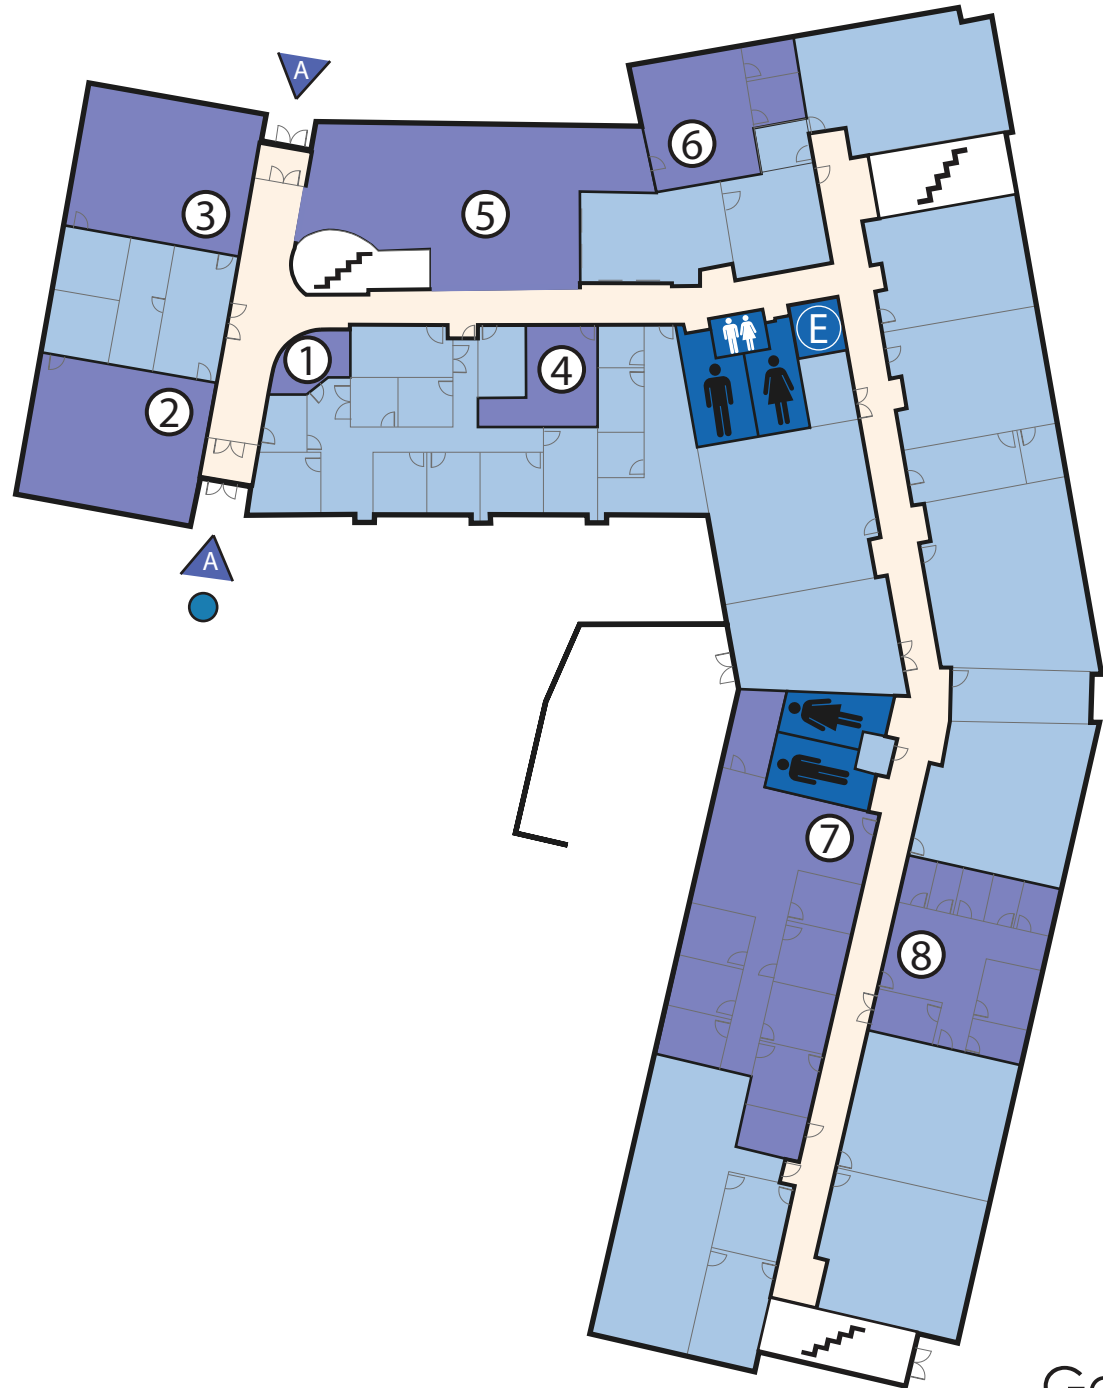

LEGEND

-  Accessible Entrance w/ Automatic Door Operator
-  Accessible Drop off/ Pick up Location
-  Circulation
-  Significant Spaces
-  Classrooms
-  Restroom
-  Gender Neutral Restroom
-  Stair
-  Elevator

-  Welcome Center/ Service Desk 105A
-  Student Achievement Center 100A
-  Library 100B
-  Student Life 109
-  Cafe 106
-  RISE/TRIO 112
-  School of Academic Advancement 127
-  Testing 130

MADISON
 AREA | TECHNICAL
COLLEGE