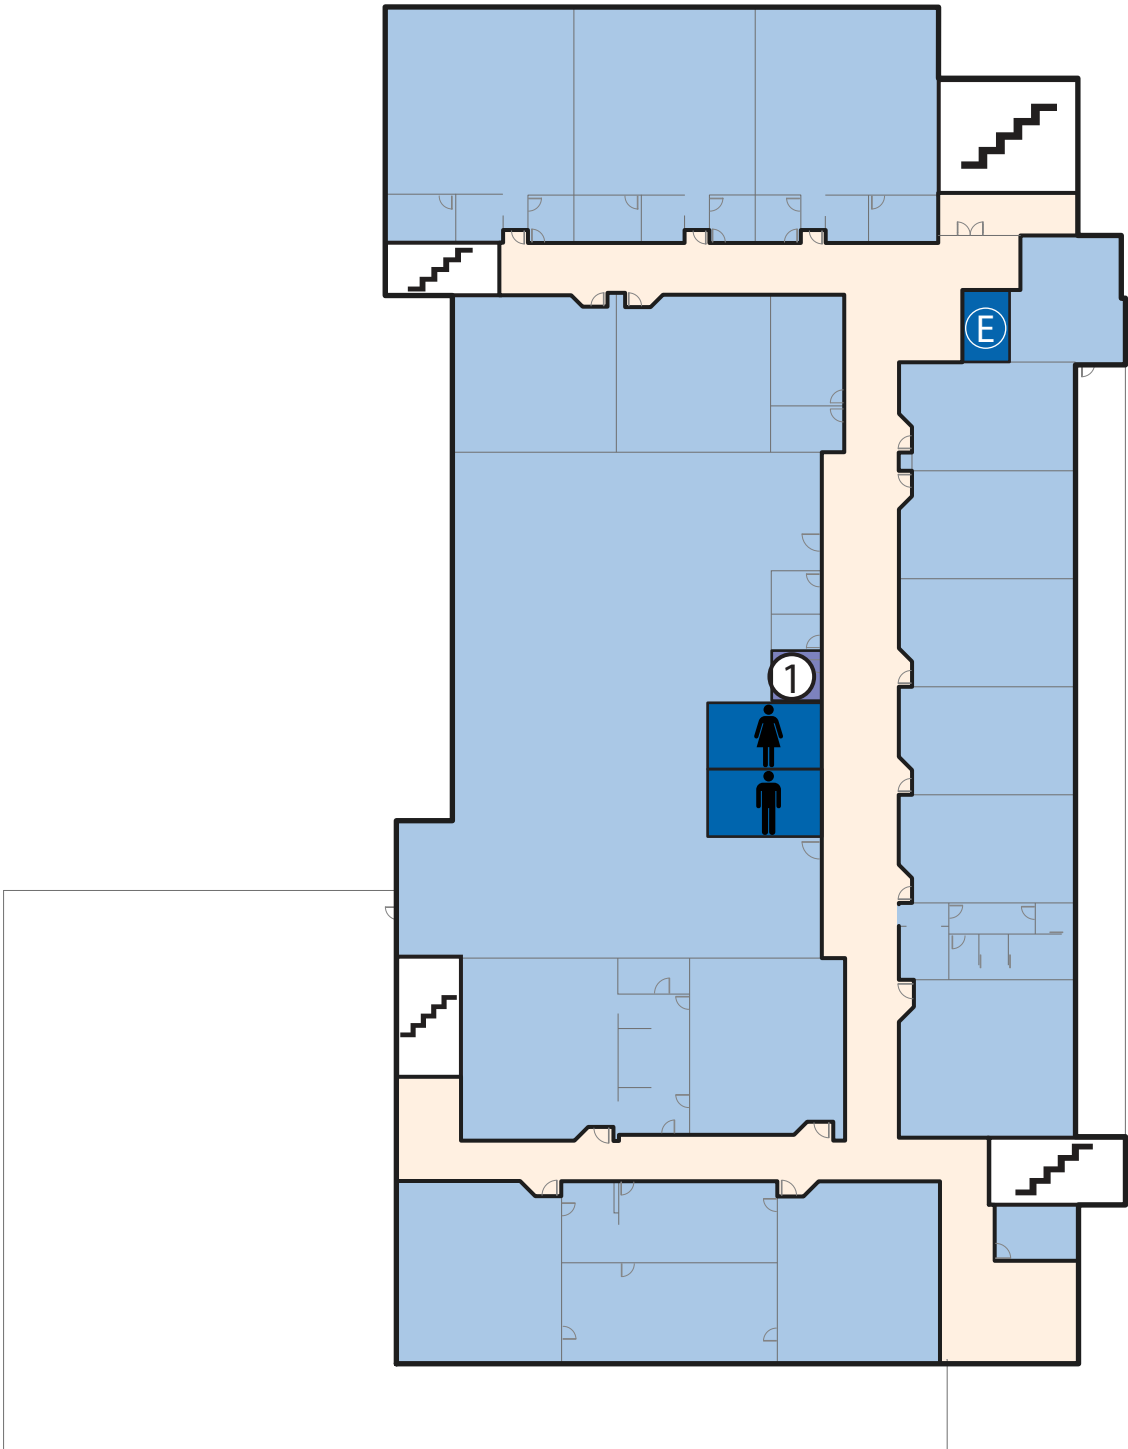

LEGEND

- Circulation
- Significant Spaces
- Classrooms
- Restroom
- Stair
- Elevator

① Lactation Room
321

MADISON
AREA | TECHNICAL
COLLEGE

Third Floor
1705 Hoffman St.
Madison, WI 53704-2599
(608) 246-6100
madisoncollege.edu

Health Education

3