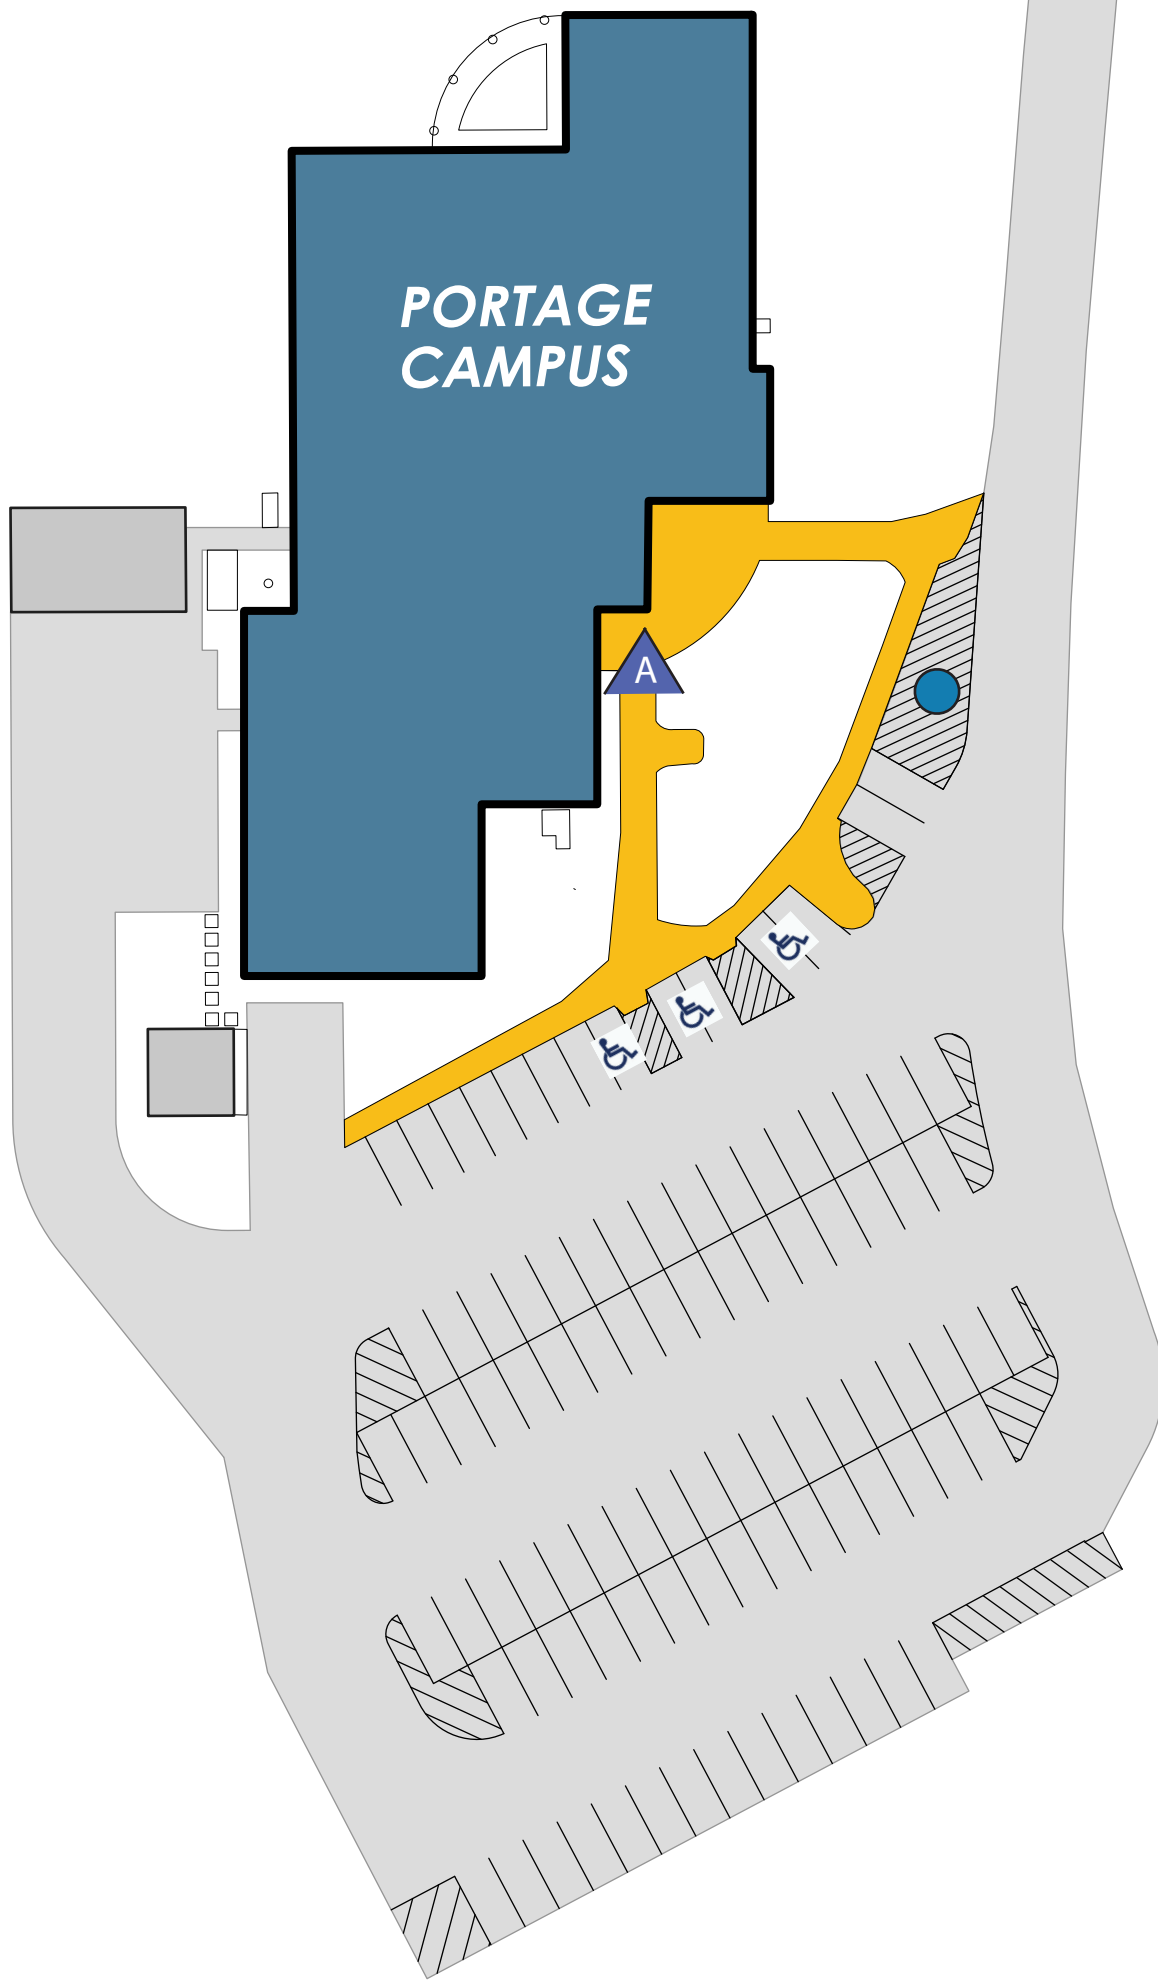

Portage Campus Accessibility Plan

330 W Collins St. Portage, WI 53901
(608) 745-3100
madisoncollege.edu

WEST COLLINS STREET

Legend

Accessible Entrance
w/ Automatic Door Operator

Accessible Drop off/
Pick up Location

Accessible Walkway

Accessible Parking

MADISON
AREA | TECHNICAL
COLLEGE