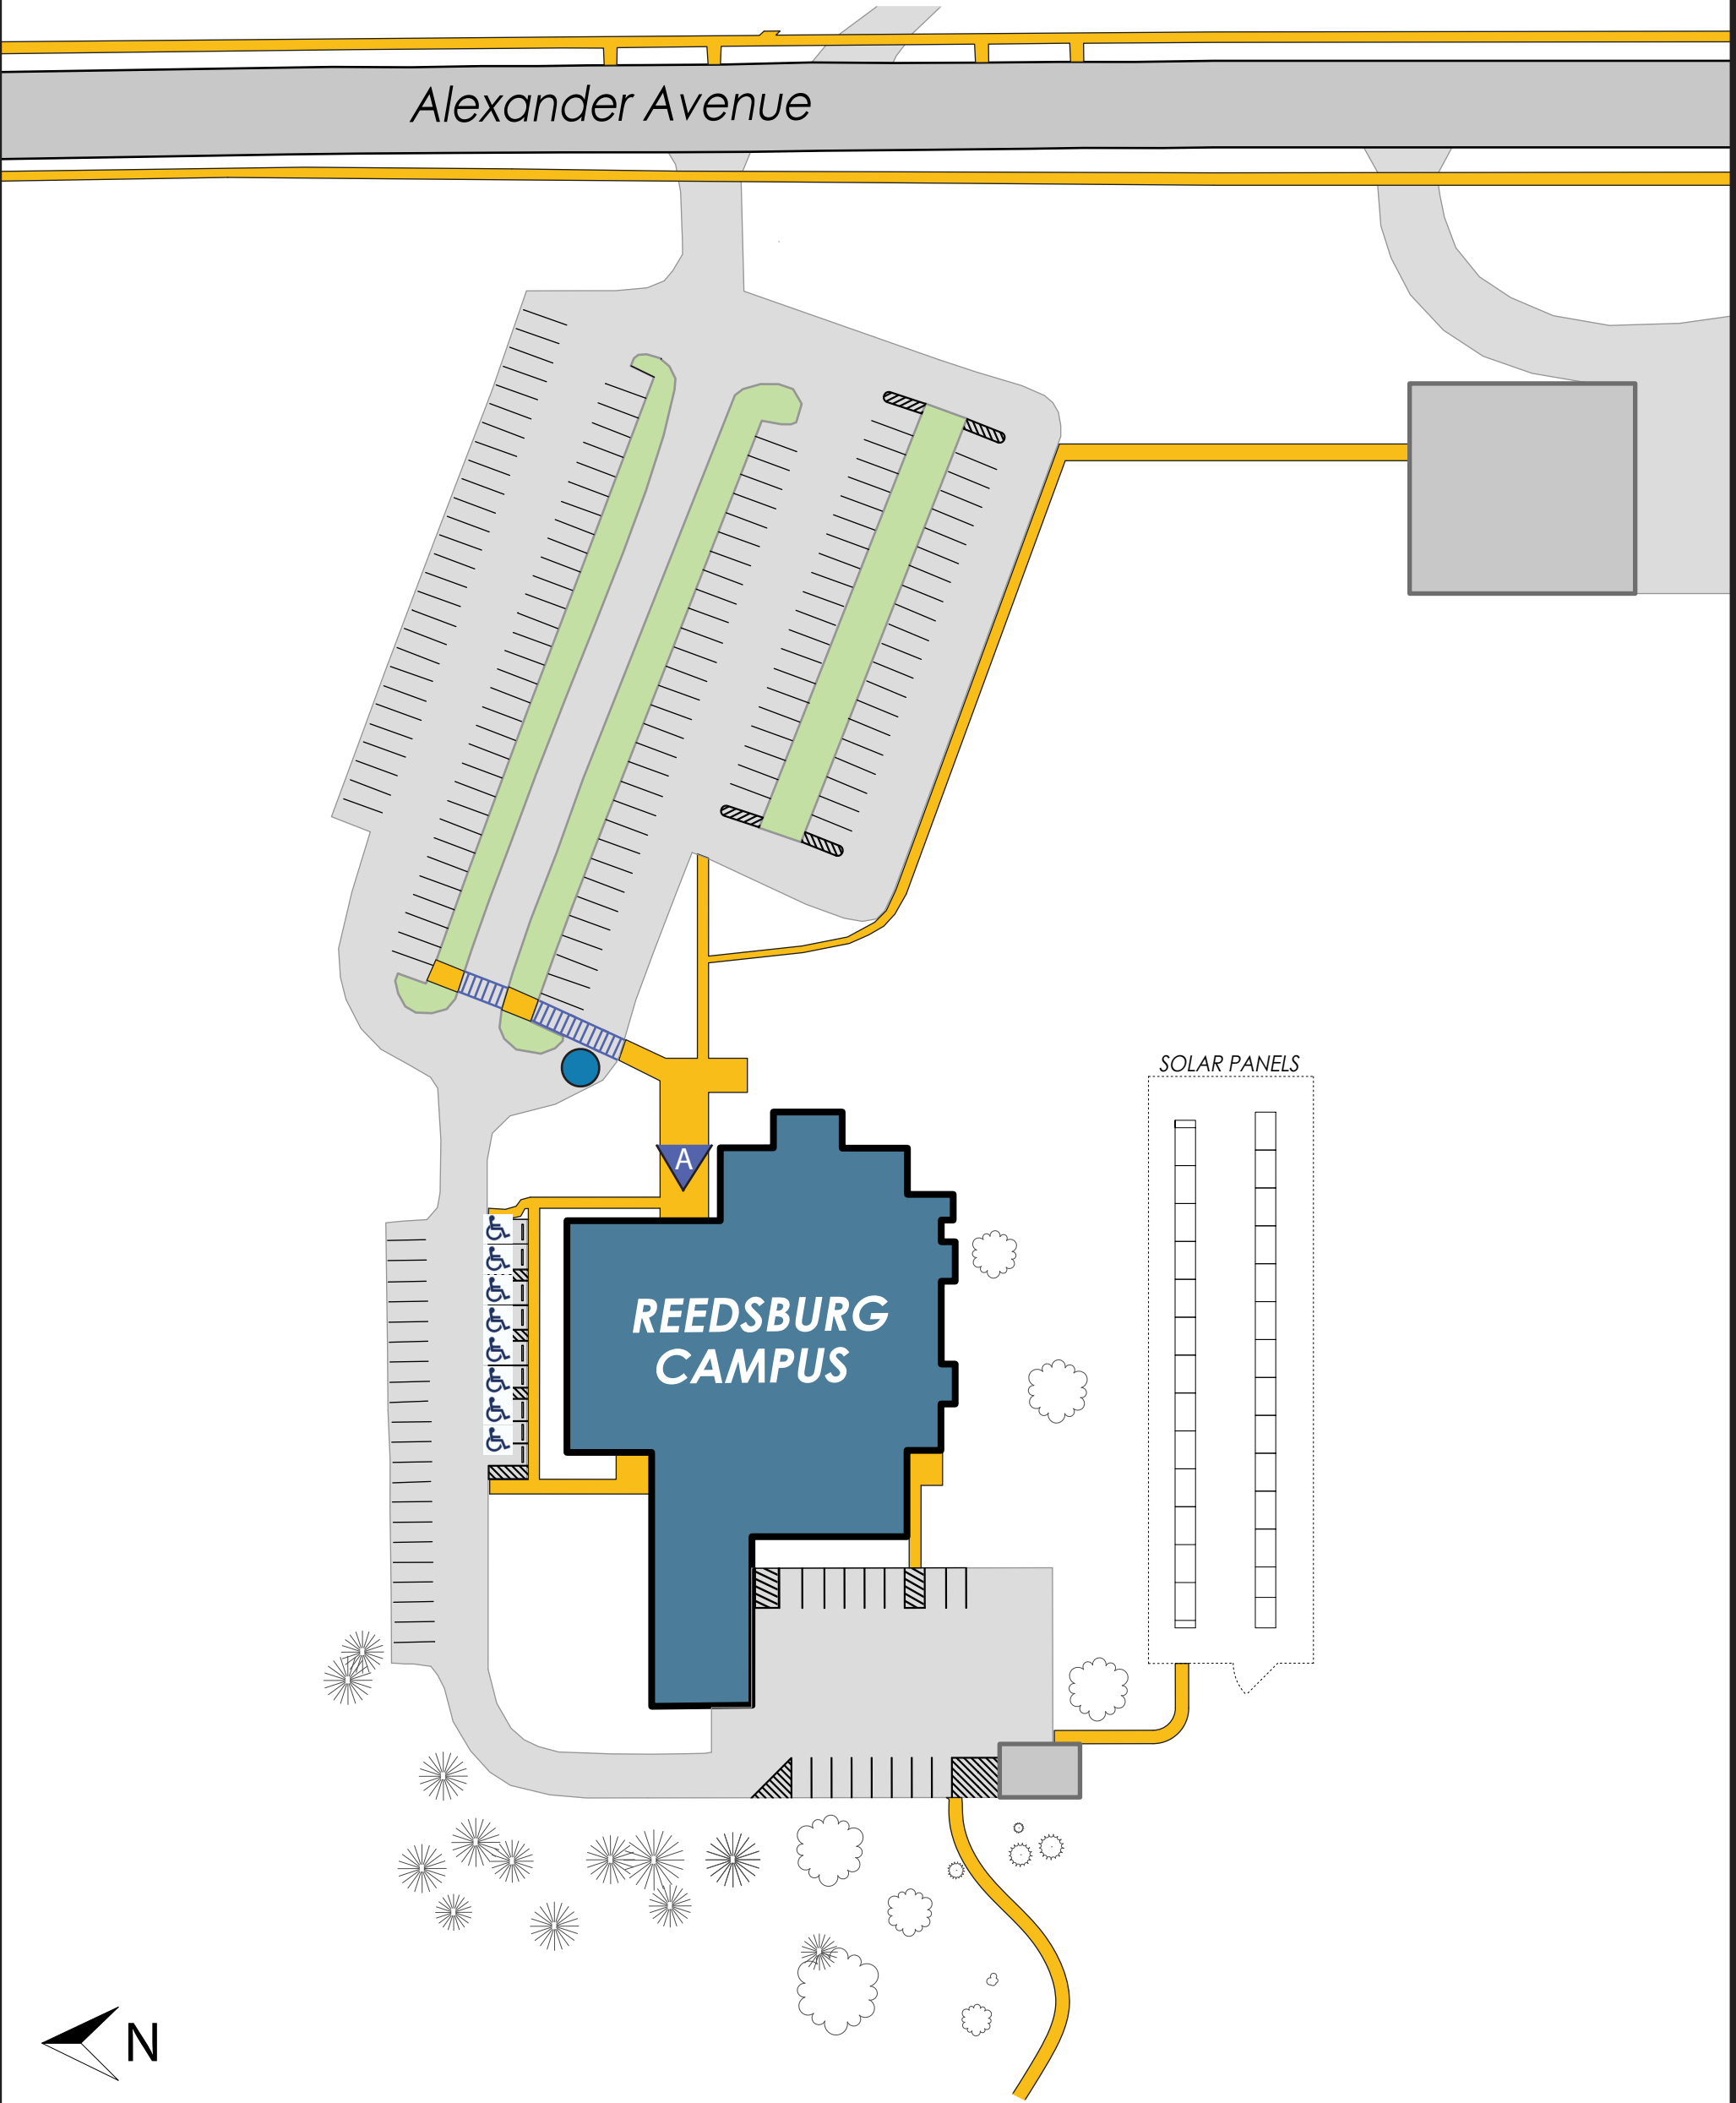

# Reedsburg Campus Accessibility Plan

300 Alexander Ave. Reedsburg, WI 53959  
(608) 524-7800  
madisoncollege.edu

### Legend

- Accessible Entrance w/ Automatic Door Operator
- Accessible Drop off/ Pick up Location
- Accessible Crosswalk
- Accessible Walkways
- Accessible Parking

**MADISON**  
AREA | TECHNICAL  
**COLLEGE**