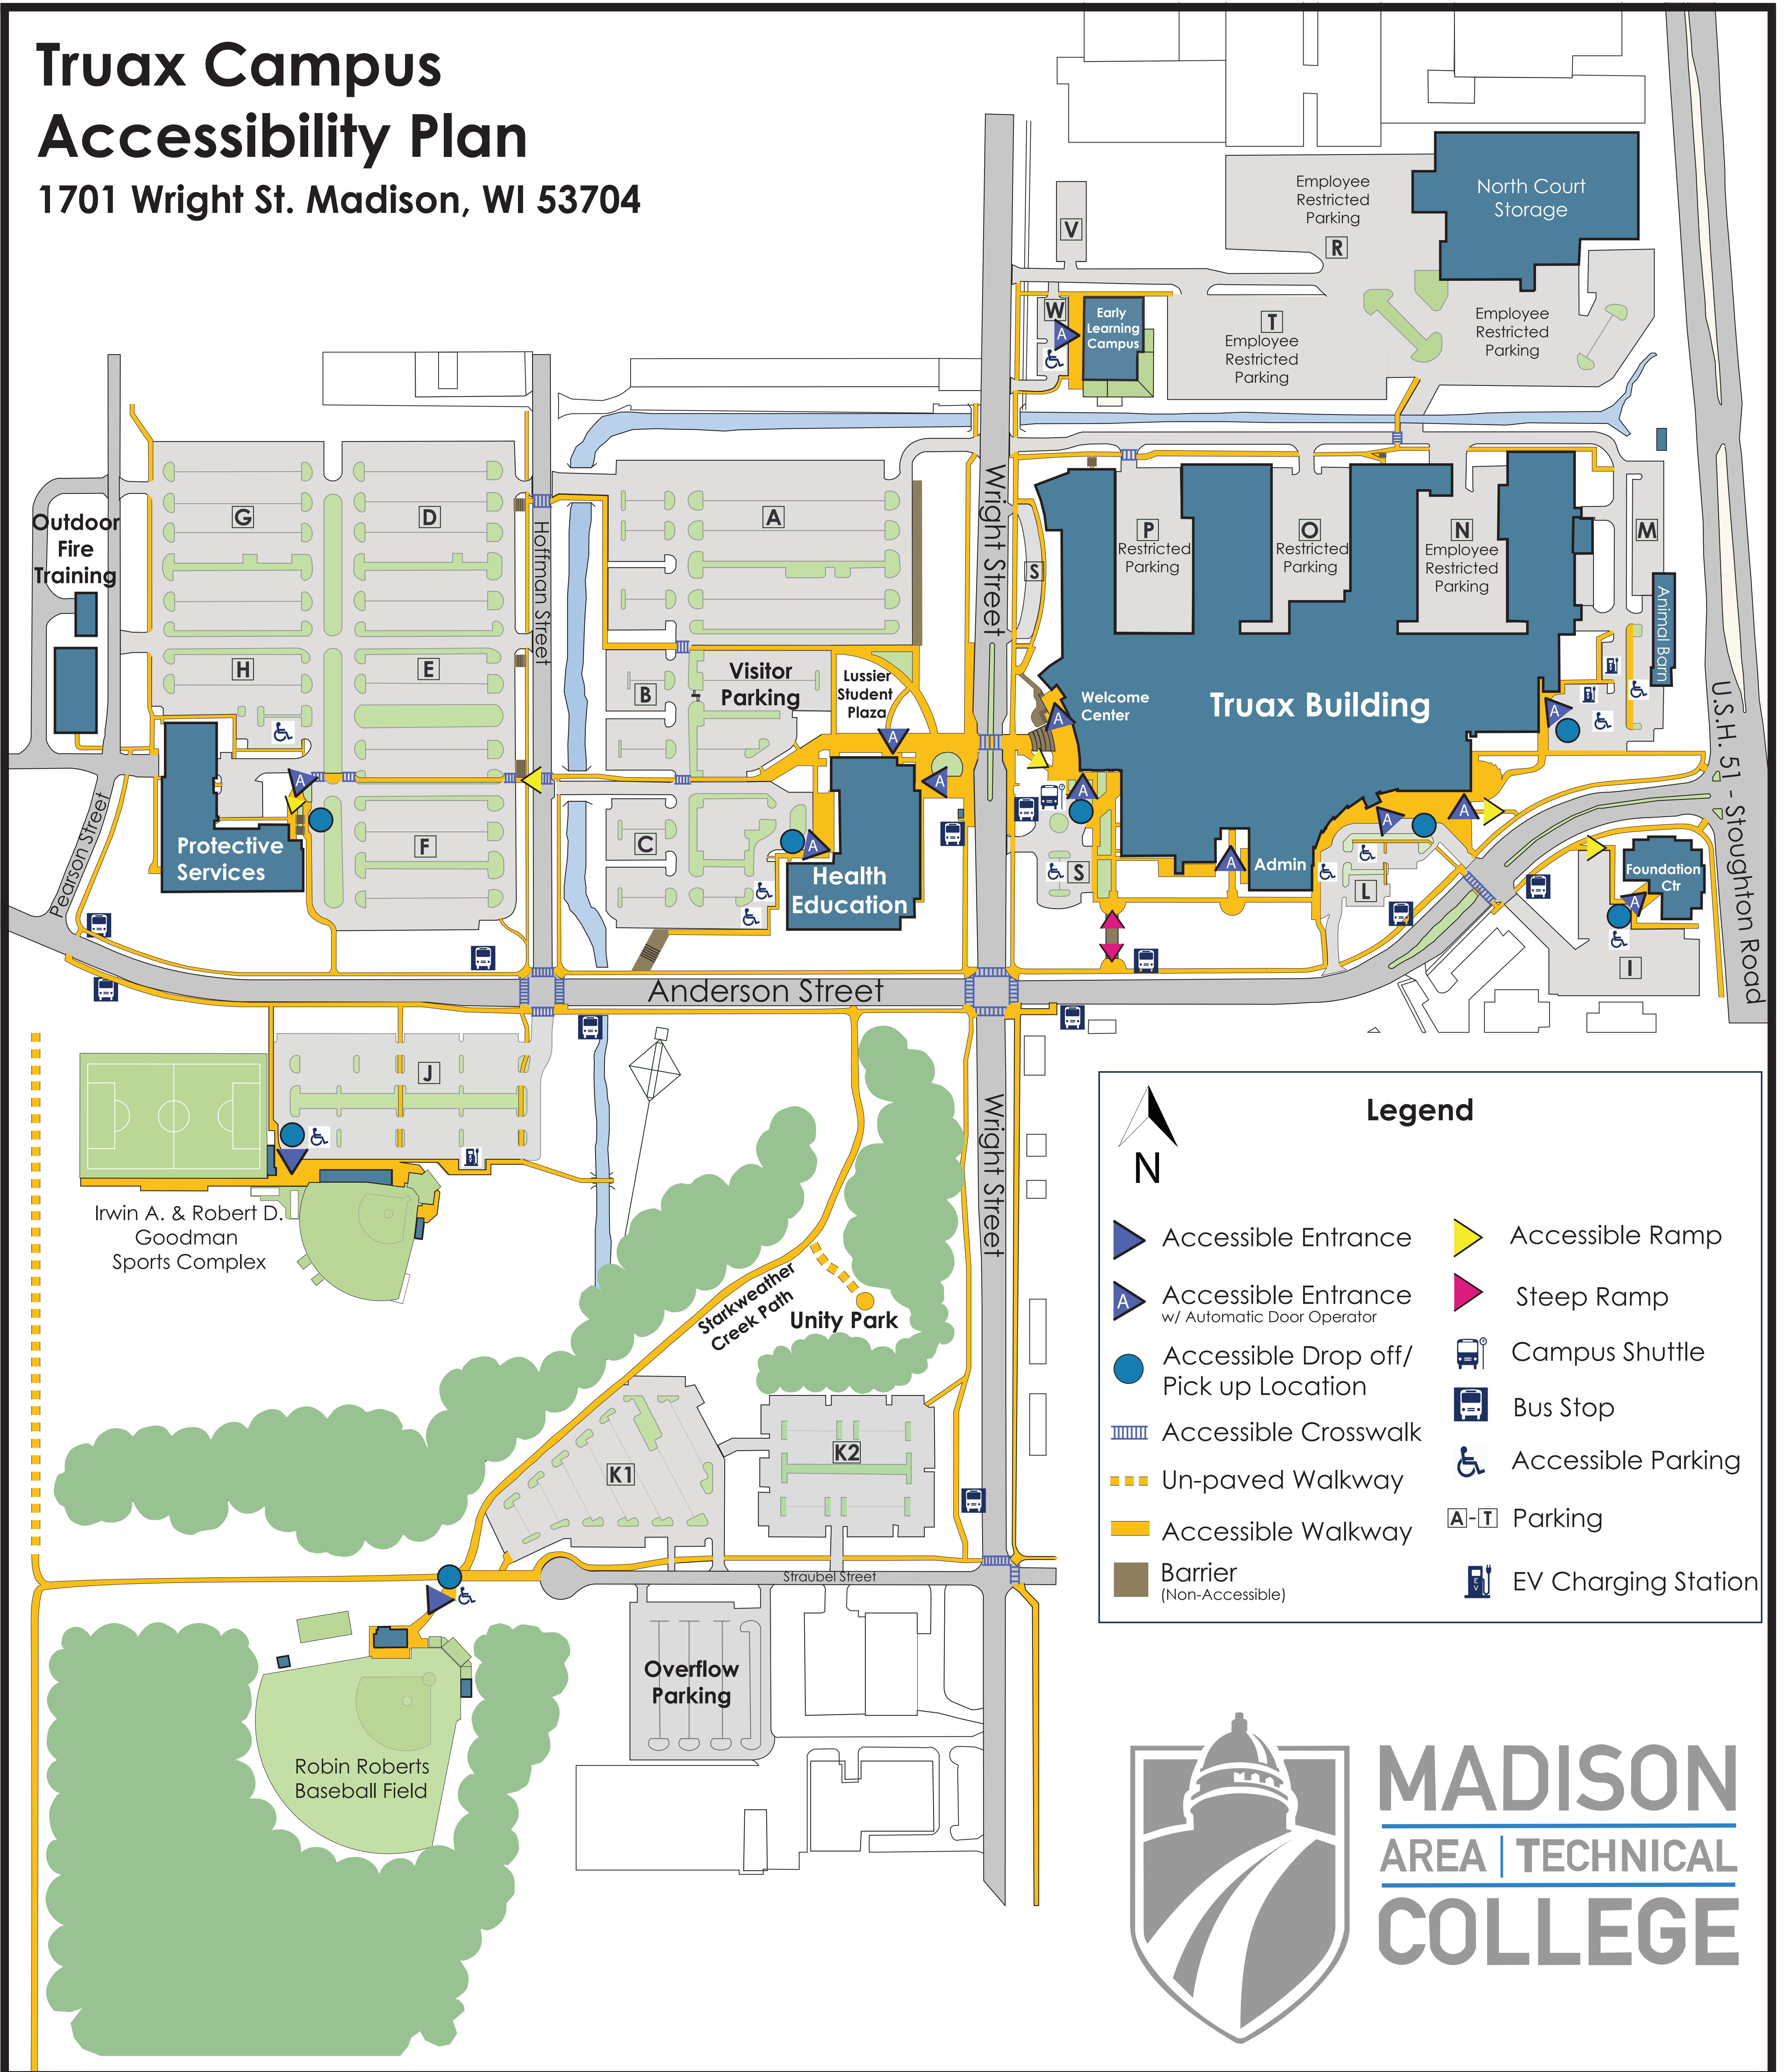

Truax Campus Accessibility Plan

1701 Wright St. Madison, WI 53704

Legend

	N		
	Accessible Entrance w/ Automatic Door Operator		Accessible Ramp
	Accessible Drop off/ Pick up Location		Steep Ramp
	Accessible Crosswalk		Campus Shuttle
	Un-paved Walkway		Bus Stop
	Accessible Walkway		Accessible Parking
	Barrier (Non-Accessible)		Parking
			EV Charging Station

MADISON
AREA | TECHNICAL
COLLEGE