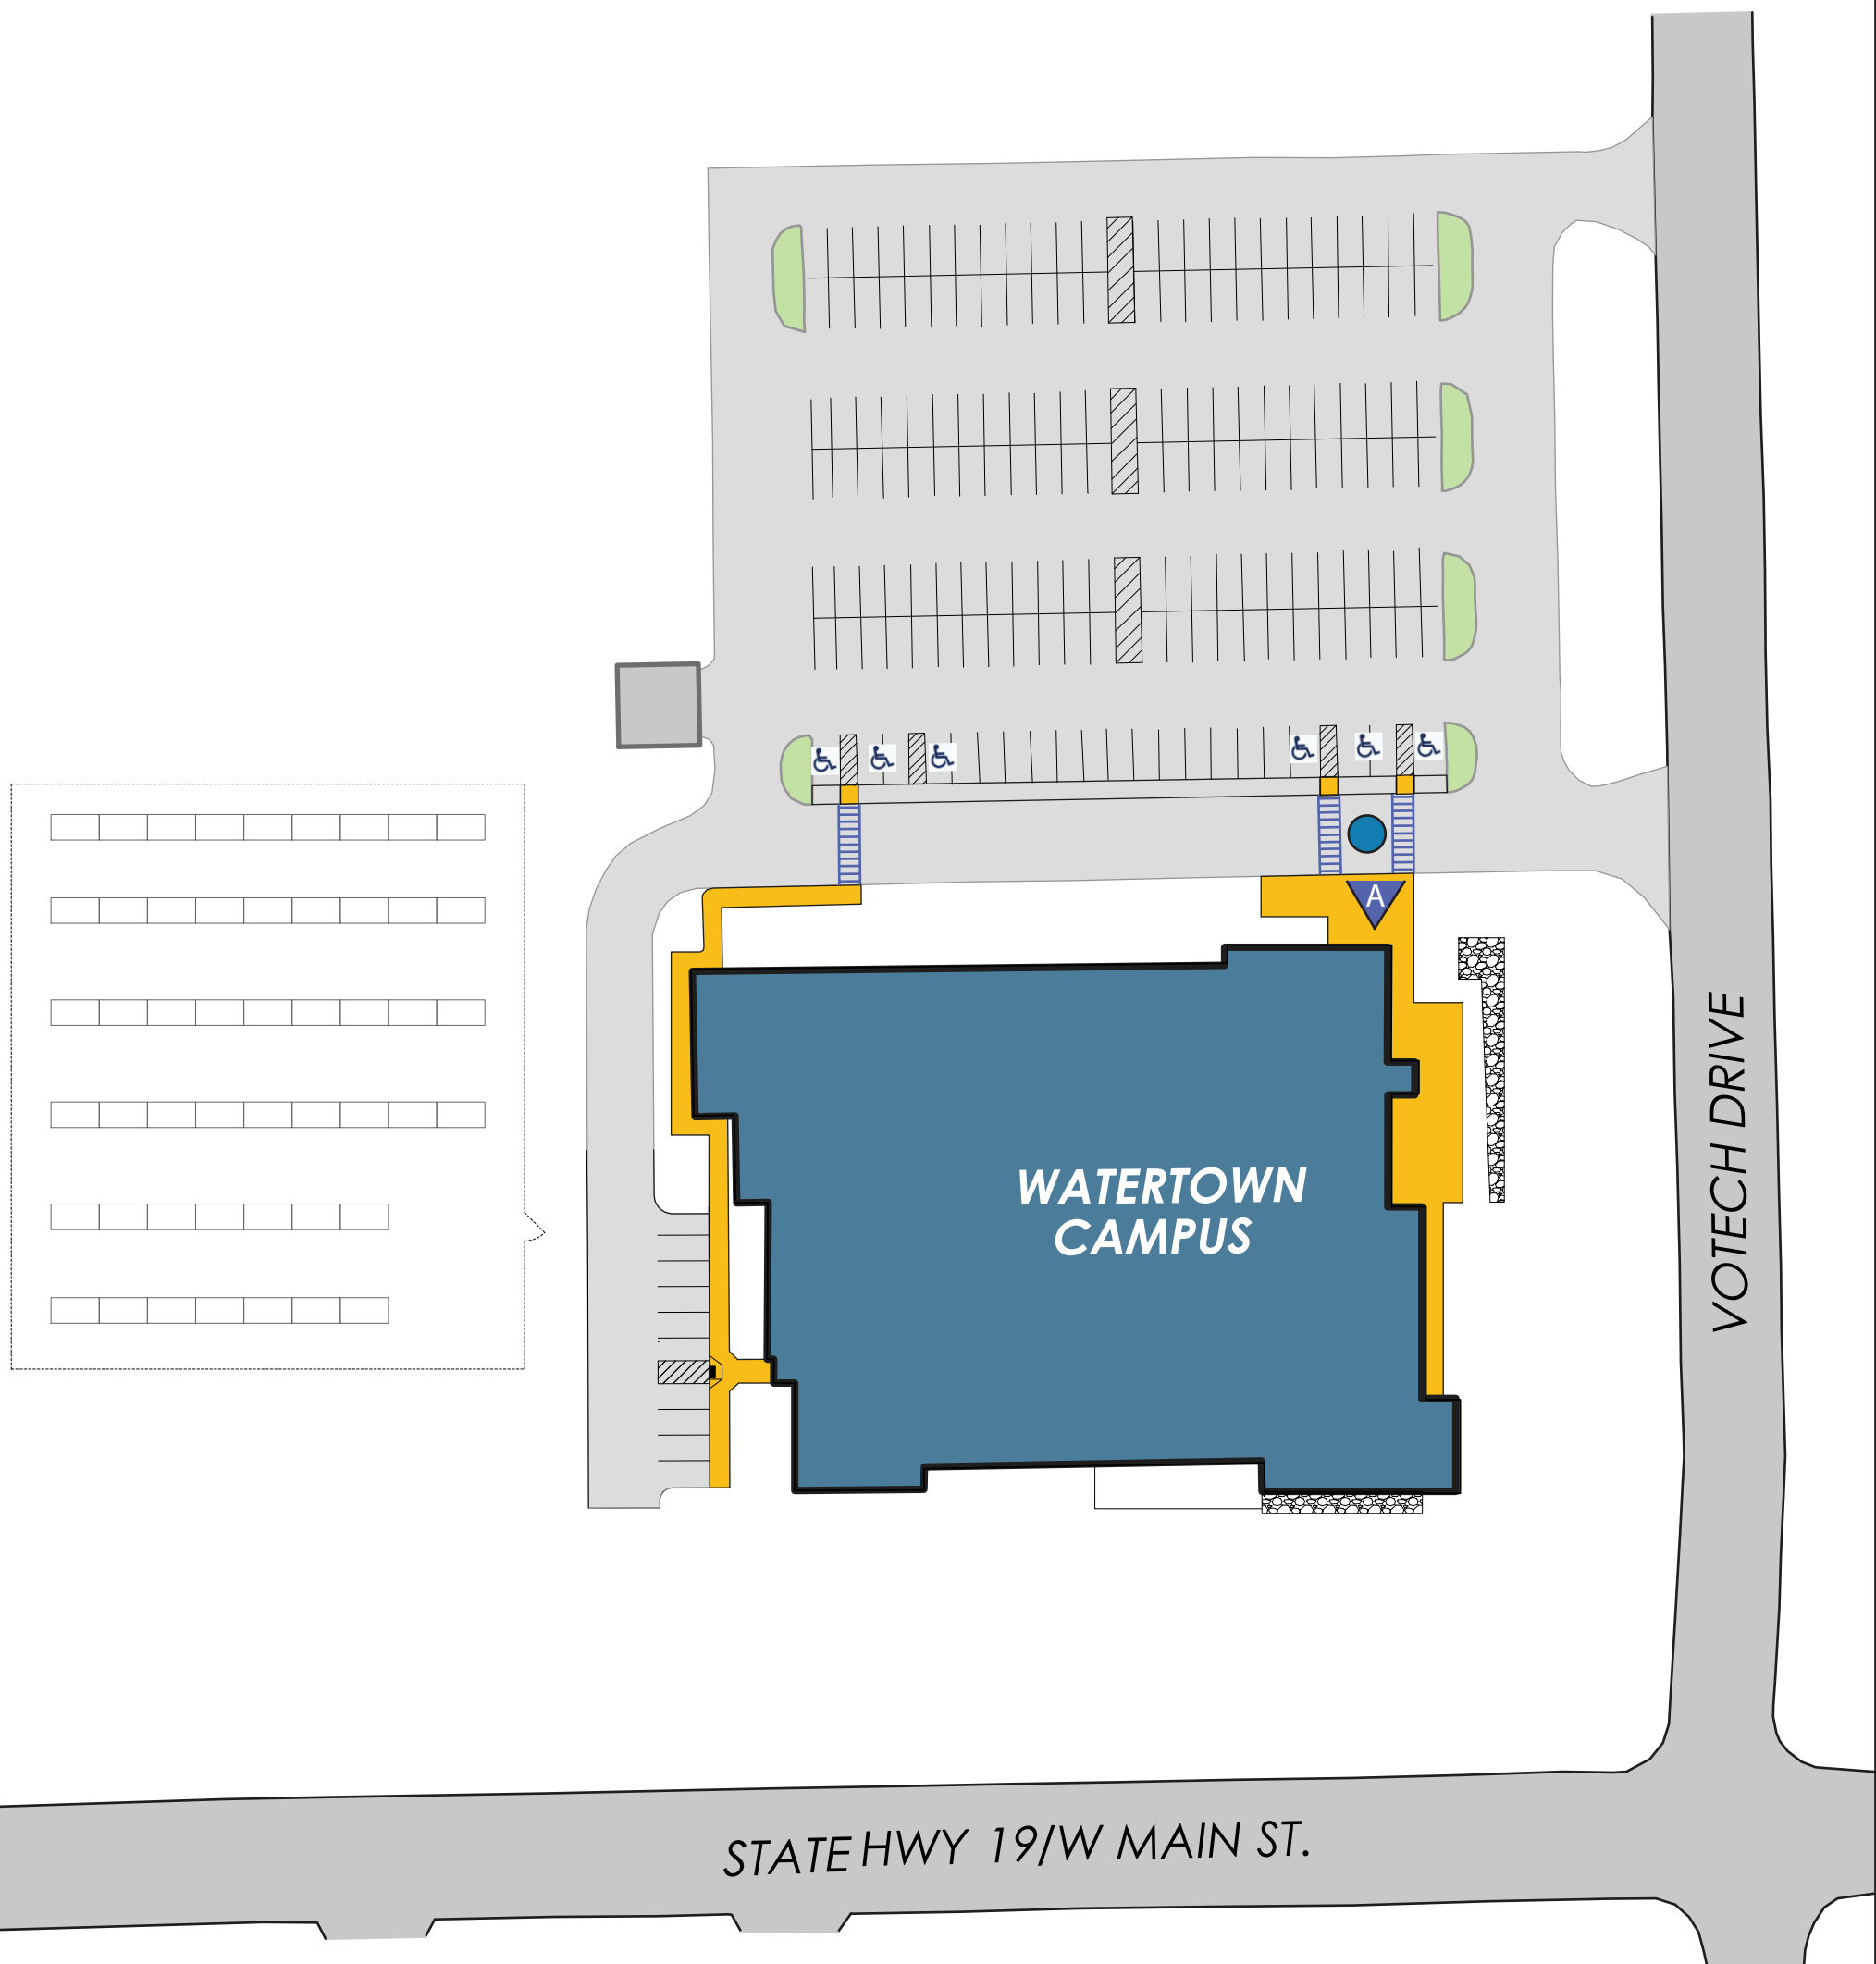

Watertown Campus Accessibility Plan

1300 W Main St. Watertown, WI 53098
(920) 206-8000
madisoncollege.edu

Legend

- Accessible Entrance w/ Automatic Door Operator
- Accessible Drop off/ Pick up Location
- Accessible Crosswalk
- Accessible Walkway
- Accessible Parking