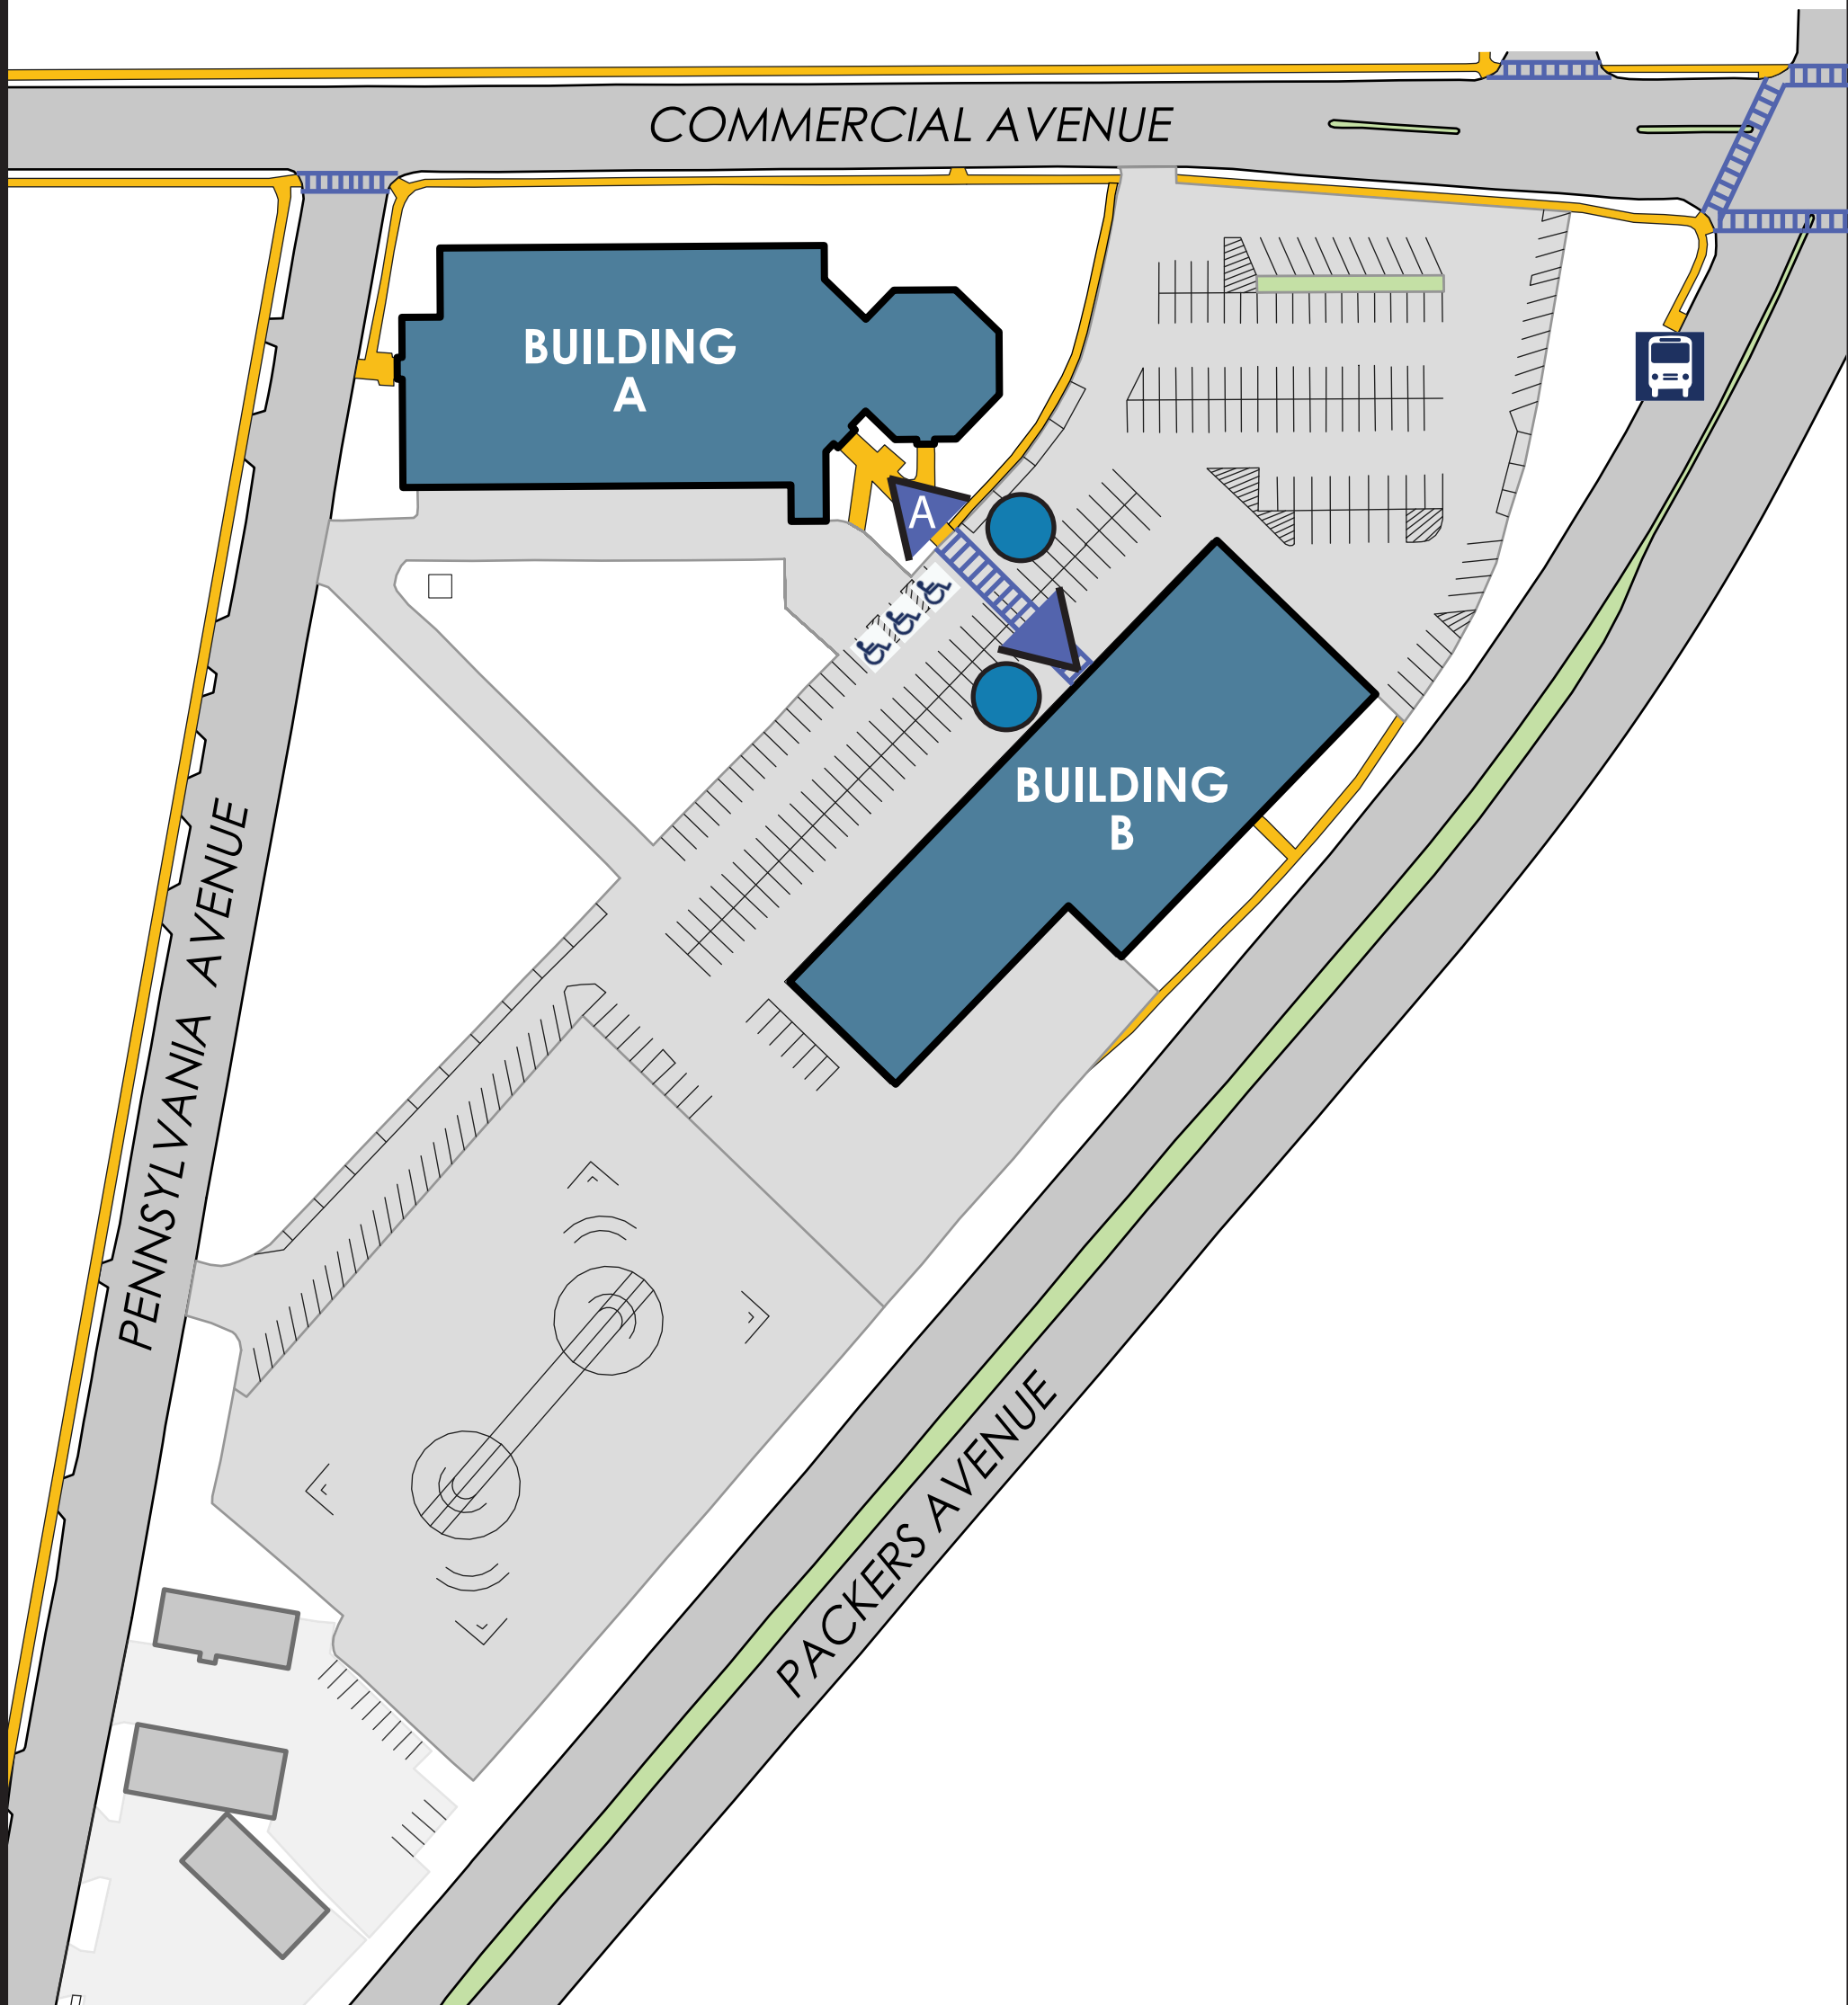

Commercial Ave Campus Accessibility Plan

2125 Commercial Ave, Madison, WI 53704
(608) 246-6100
madisoncollege.edu

Legend

- | | |
|---|--|
|  Accessible Entrance |  Accessible Walkways |
|  Accessible Entrance w/ Automatic Door Operator |  Accessible Parking |
|  Accessible Drop off/ Pick up Location |  Accessible Crosswalk |