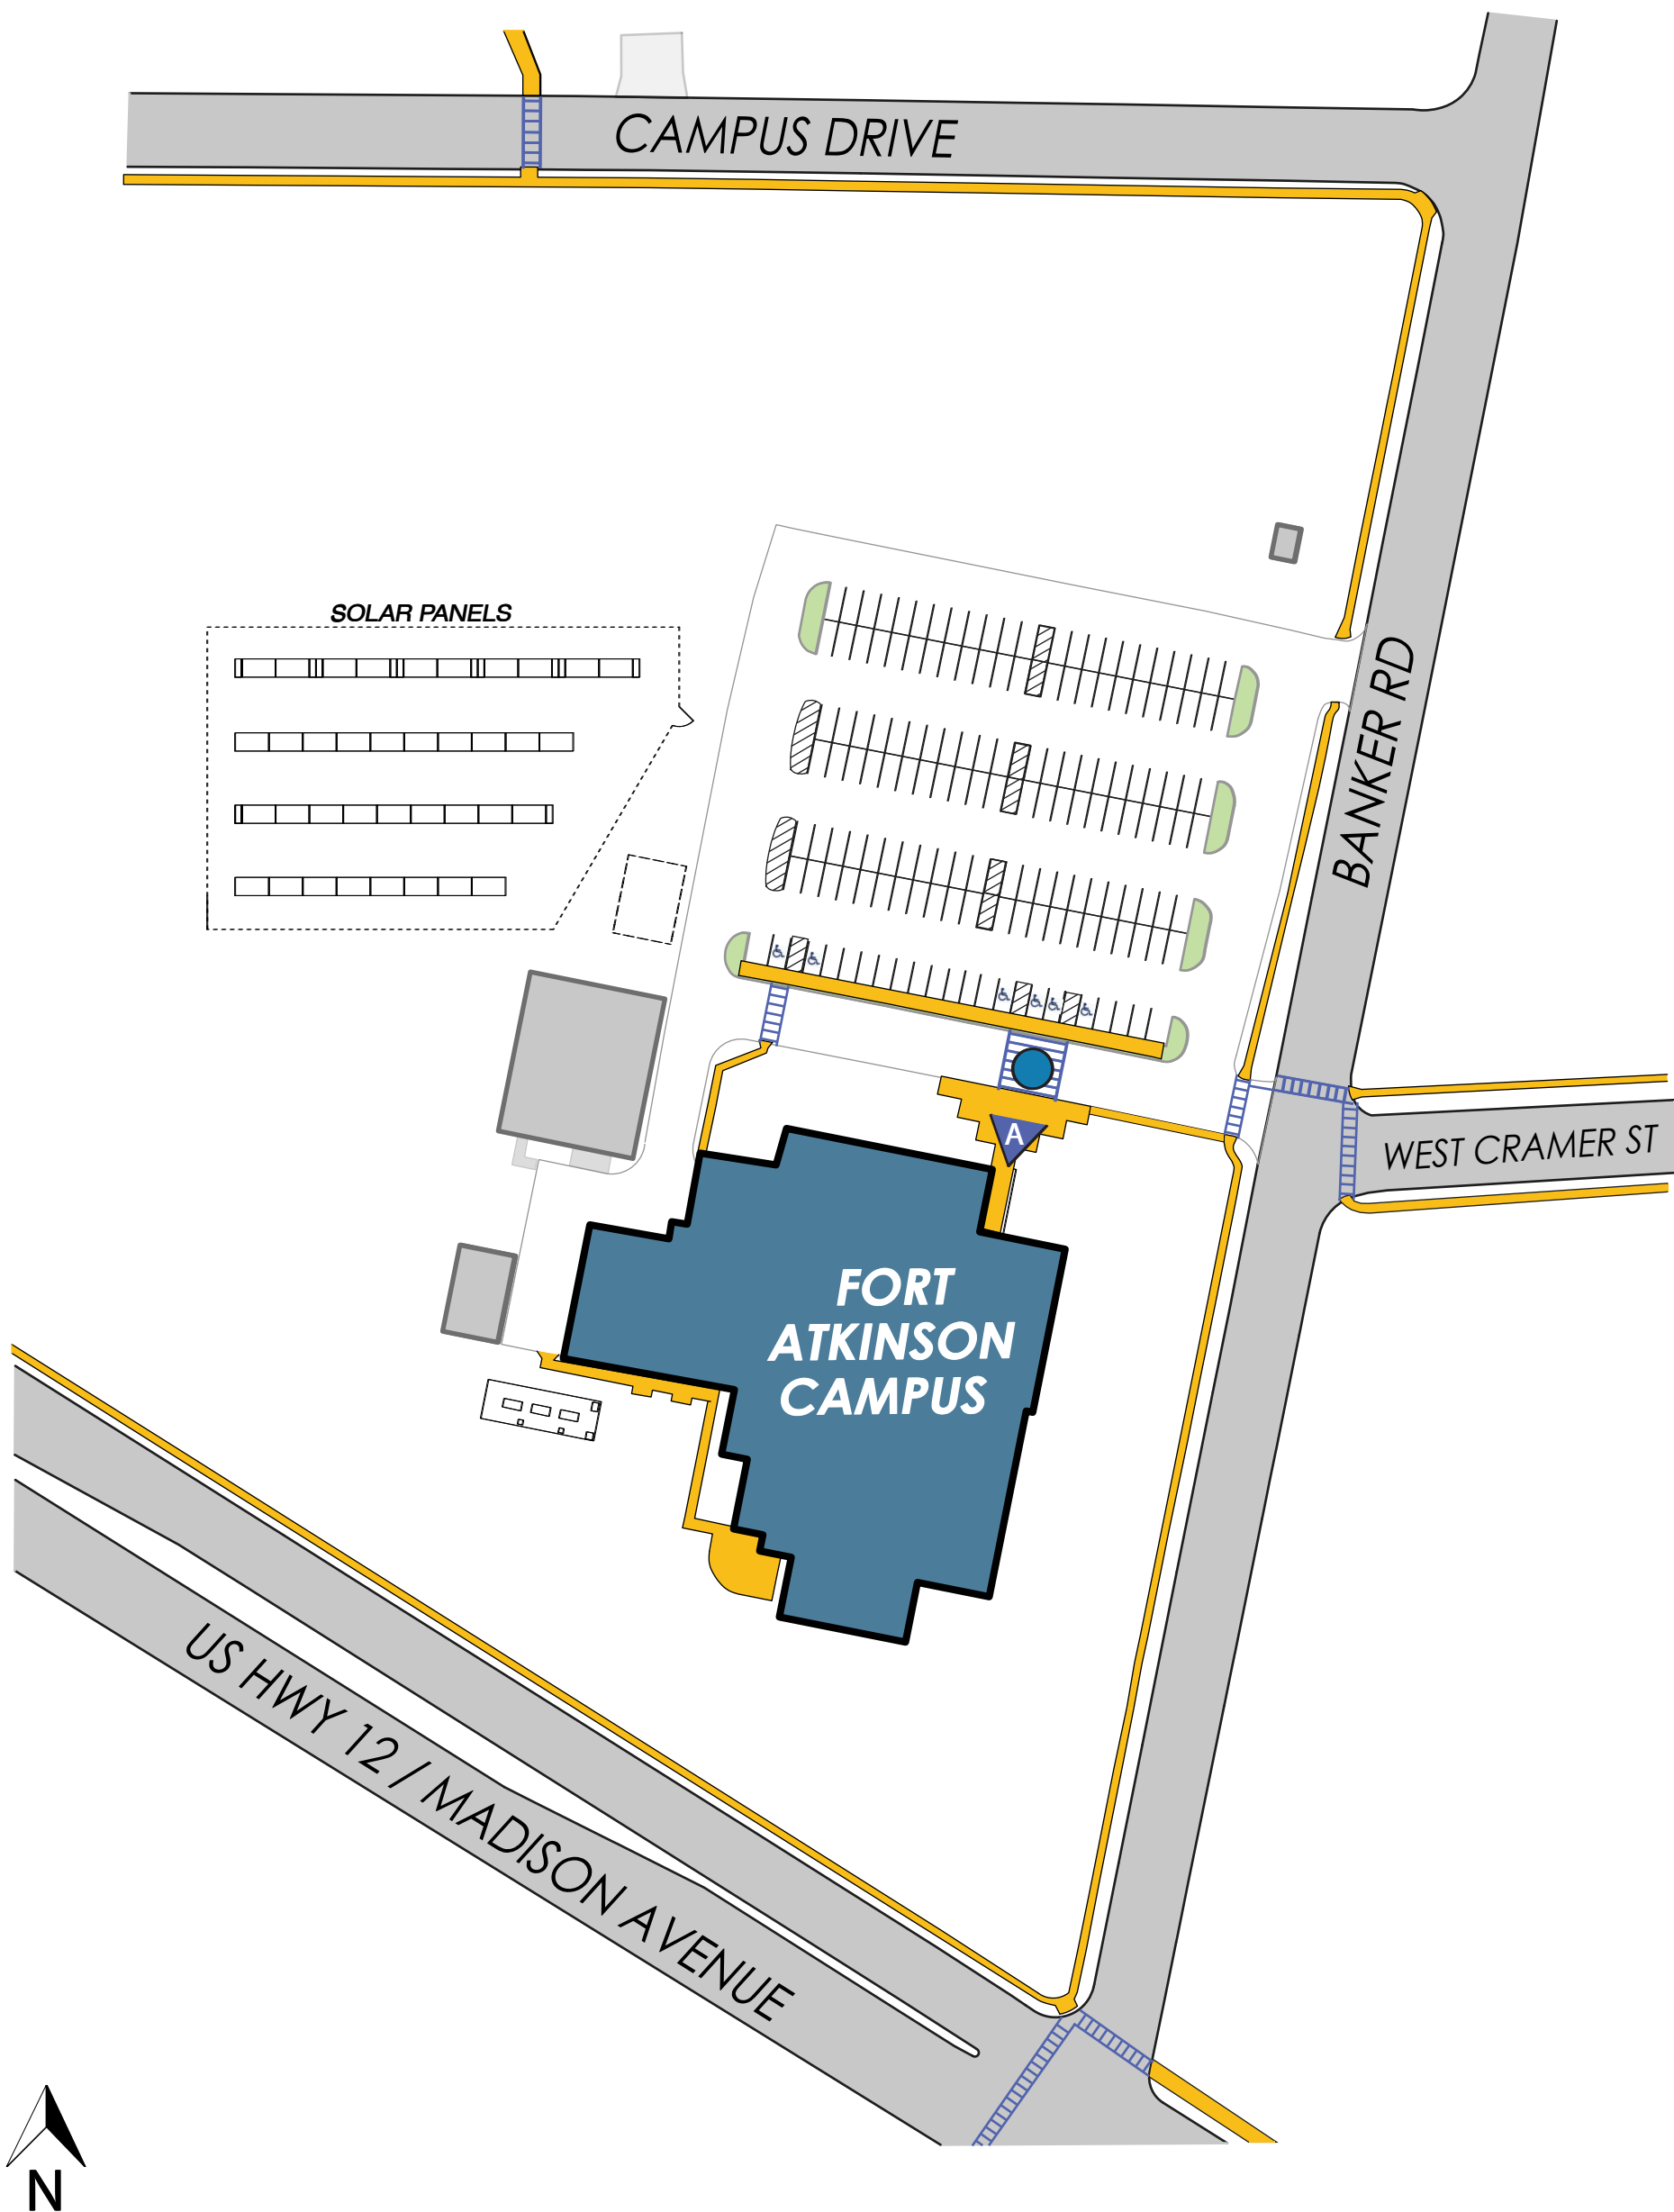

# Fort Atkinson Campus Accessibility Plan

827 Banker Rd. Fort Atkinson, WI 53538  
(920) 568-7200  
madisoncollege.edu

### Legend

- Accessible Entrance w/ Automatic Door Operator
- Accessible Drop off/ Pick up Location
- Accessible Crosswalk
- Accessible Walkway
- Accessible Parking

**MADISON**  
AREA | TECHNICAL  
**COLLEGE**