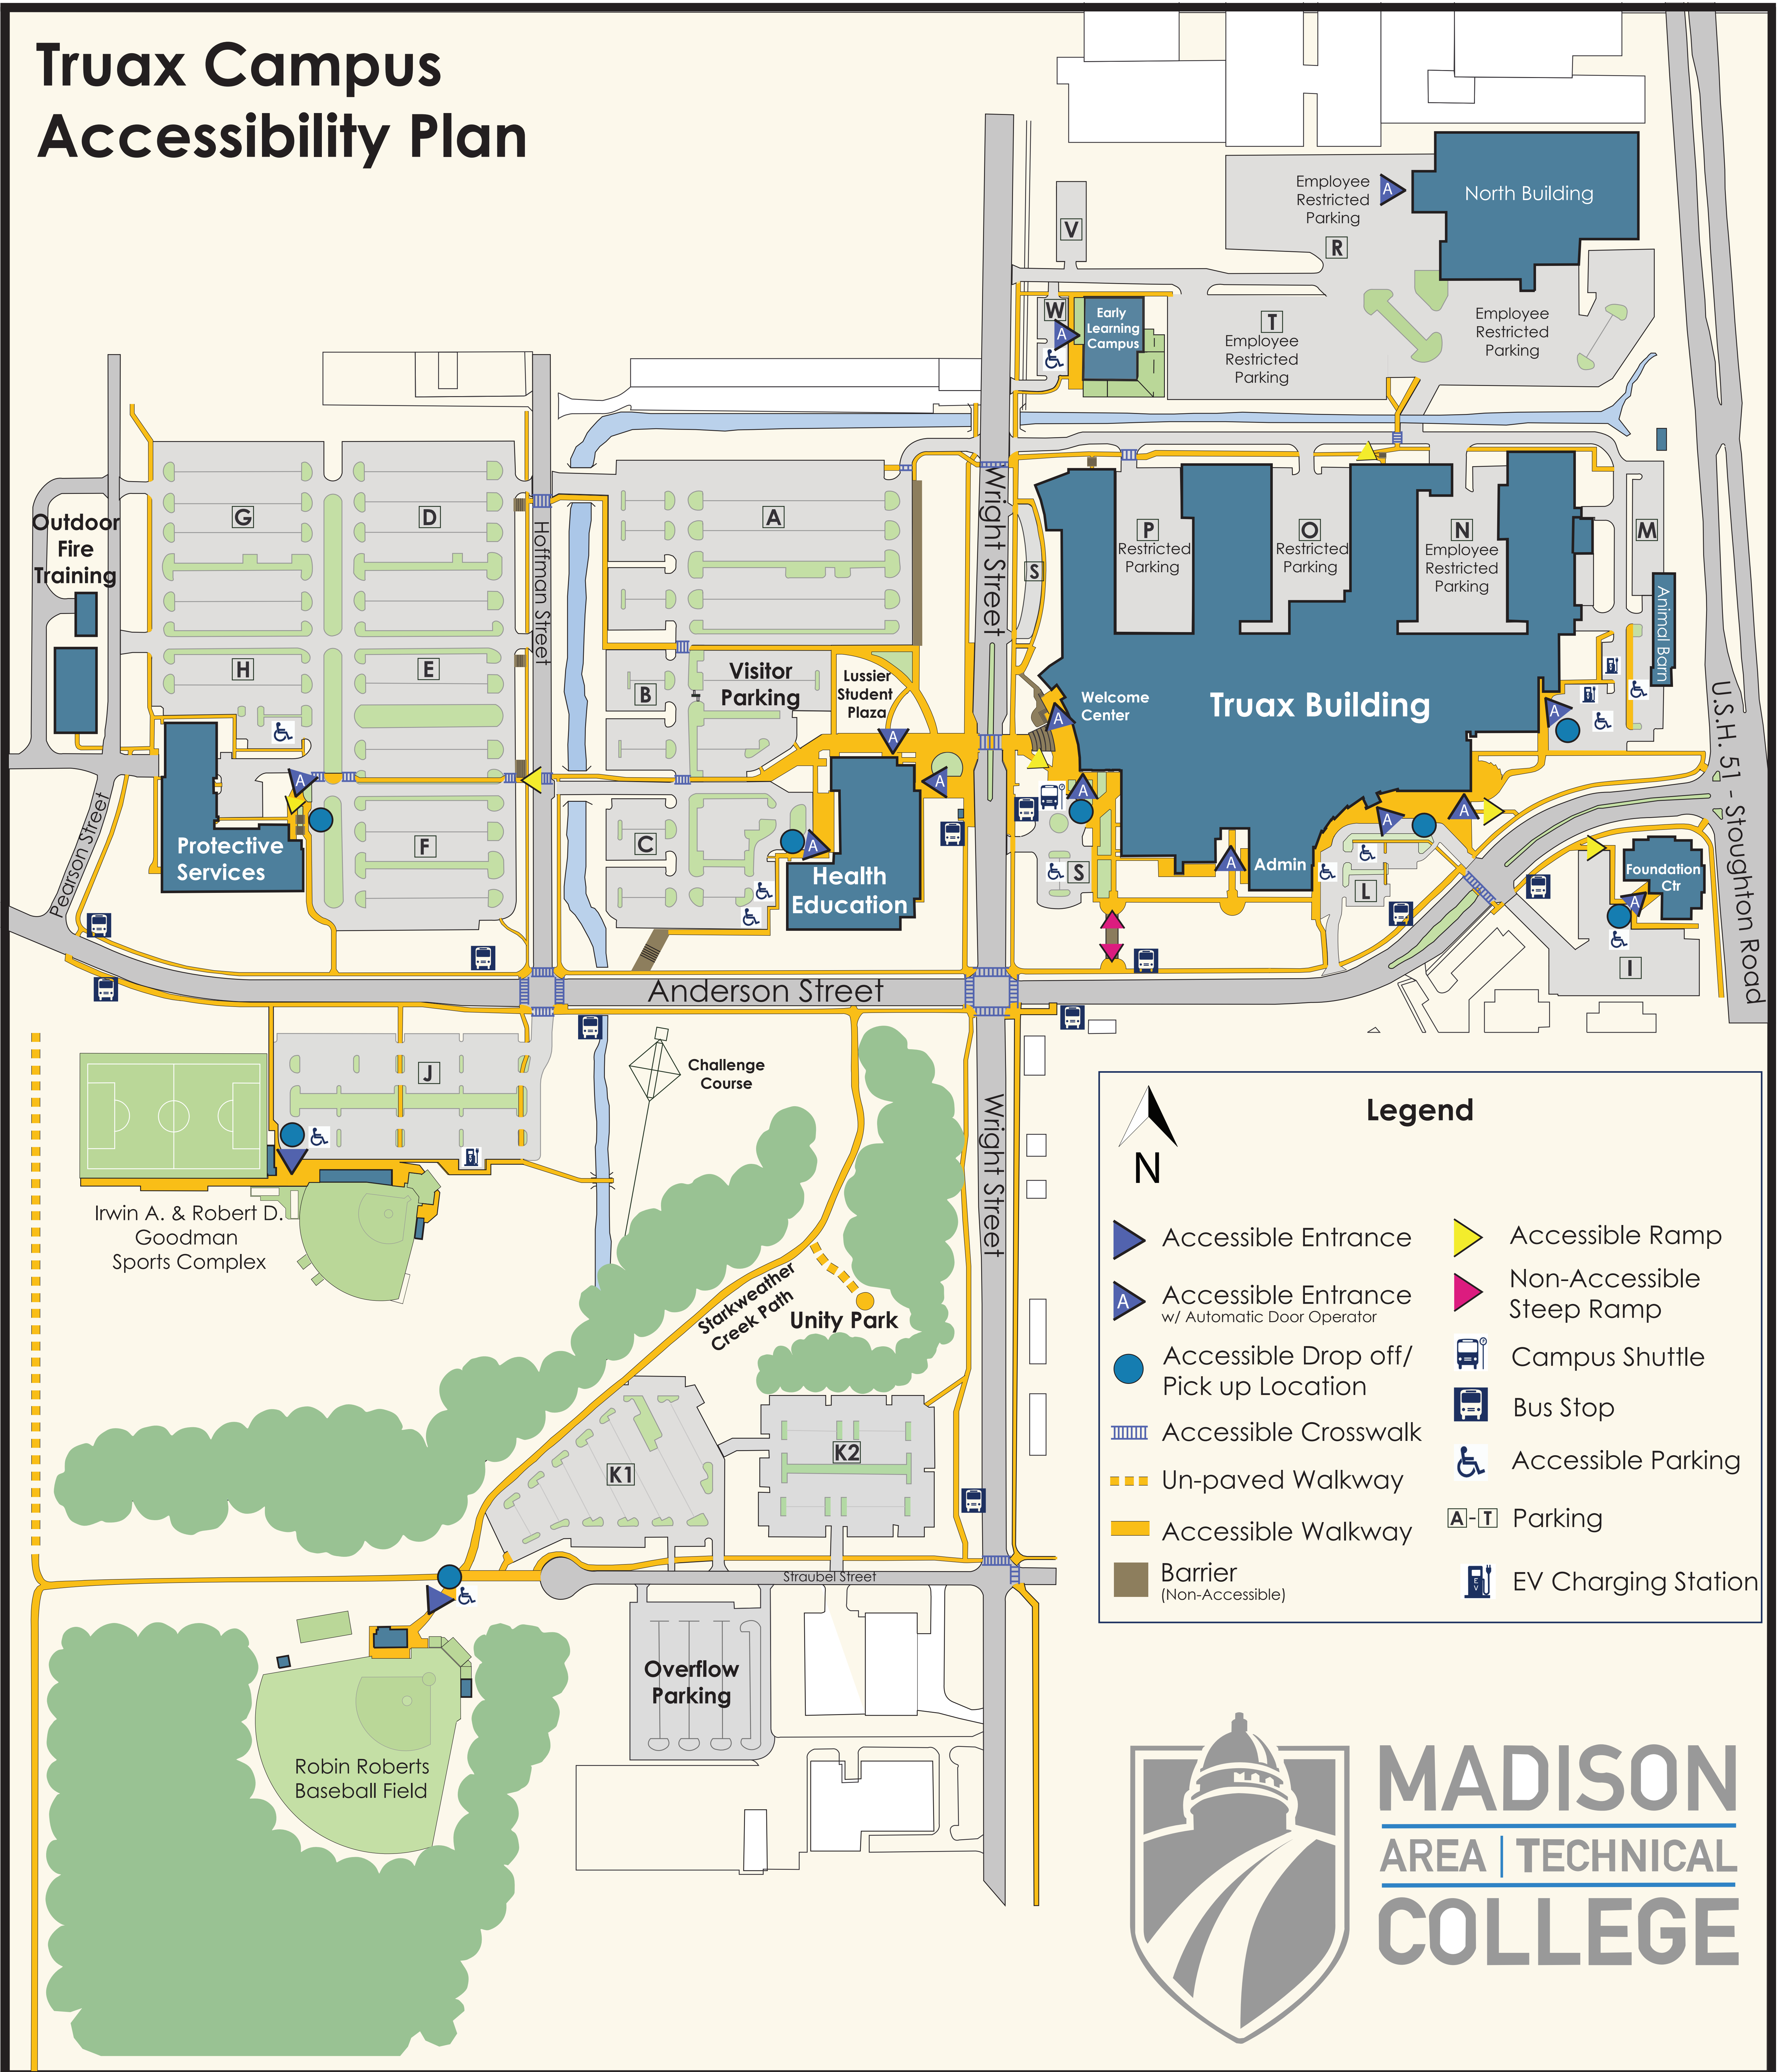

Truax Campus Accessibility Plan

Legend

	N		Accessible Entrance w/ Automatic Door Operator		Accessible Ramp
	Accessible Entrance		Accessible Drop off/ Pick up Location		Non-Accessible Steep Ramp
	Accessible Crosswalk		Campus Shuttle		Bus Stop
	Un-paved Walkway		Accessible Parking		Parking
	Accessible Walkway		EV Charging Station		
	Barrier (Non-Accessible)				

MADISON
AREA | TECHNICAL
COLLEGE