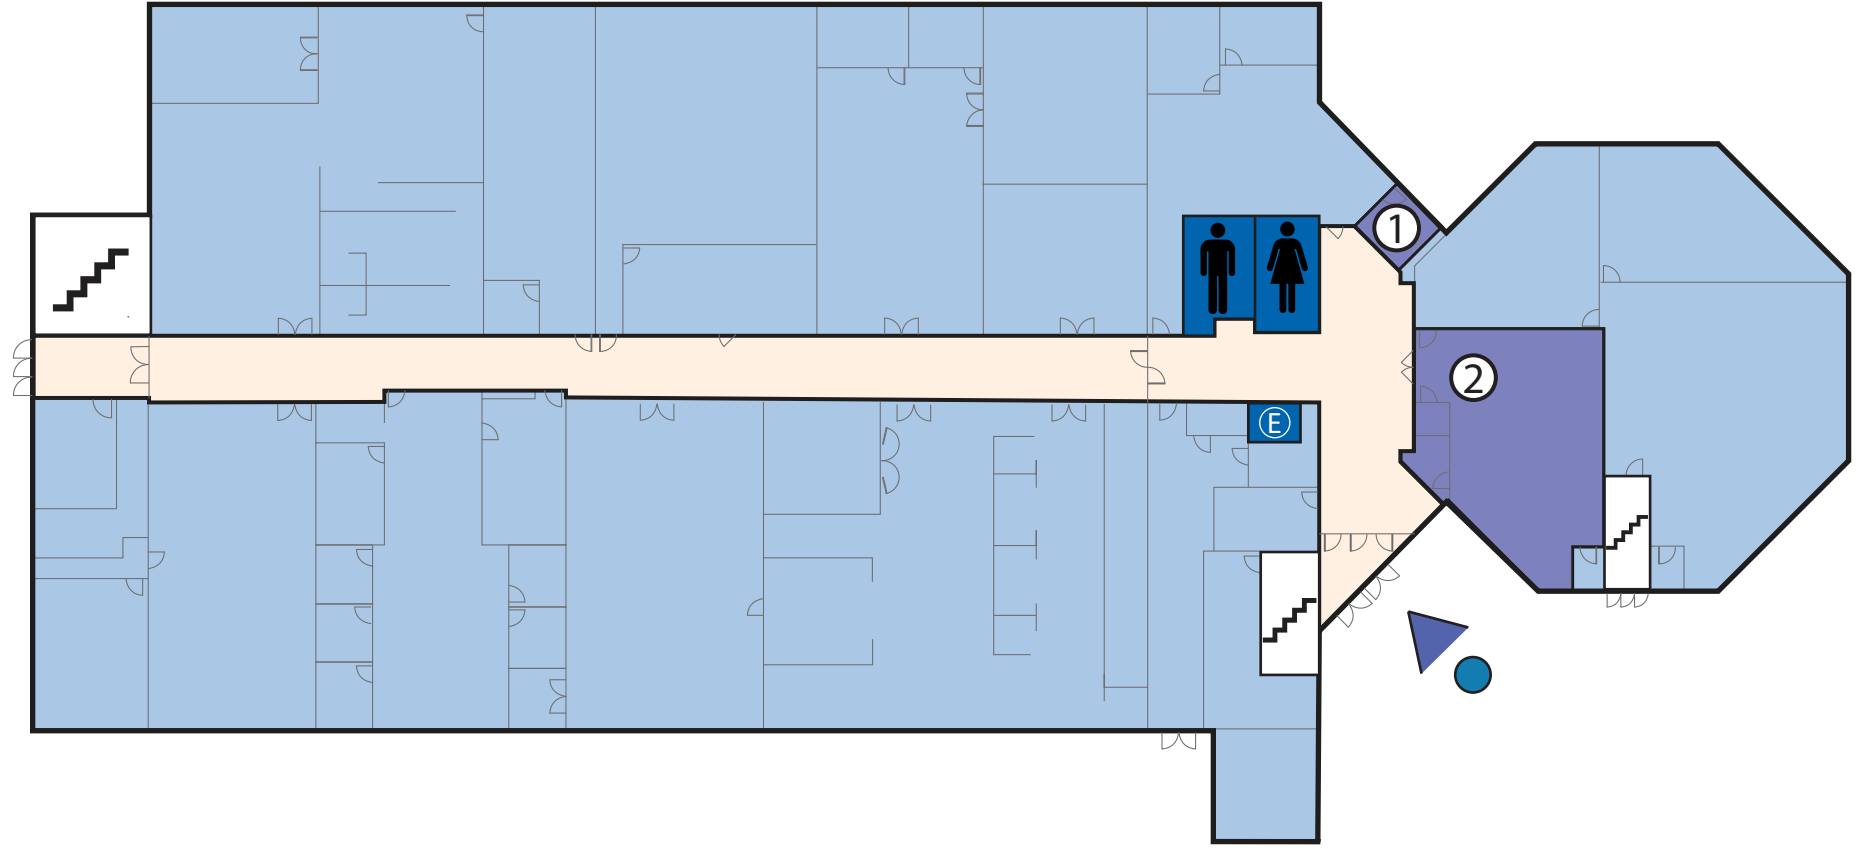

# LEGEND

-  Accessible Entrance w/ Automatic Door Operator
-  Accessible Drop off/ Pick up Location
-  Circulation
-  Significant Spaces
-  Classrooms
-  Restroom
-  Stair
-  Elevator

-  Welcome Center 120C
-  Student Lounge 110