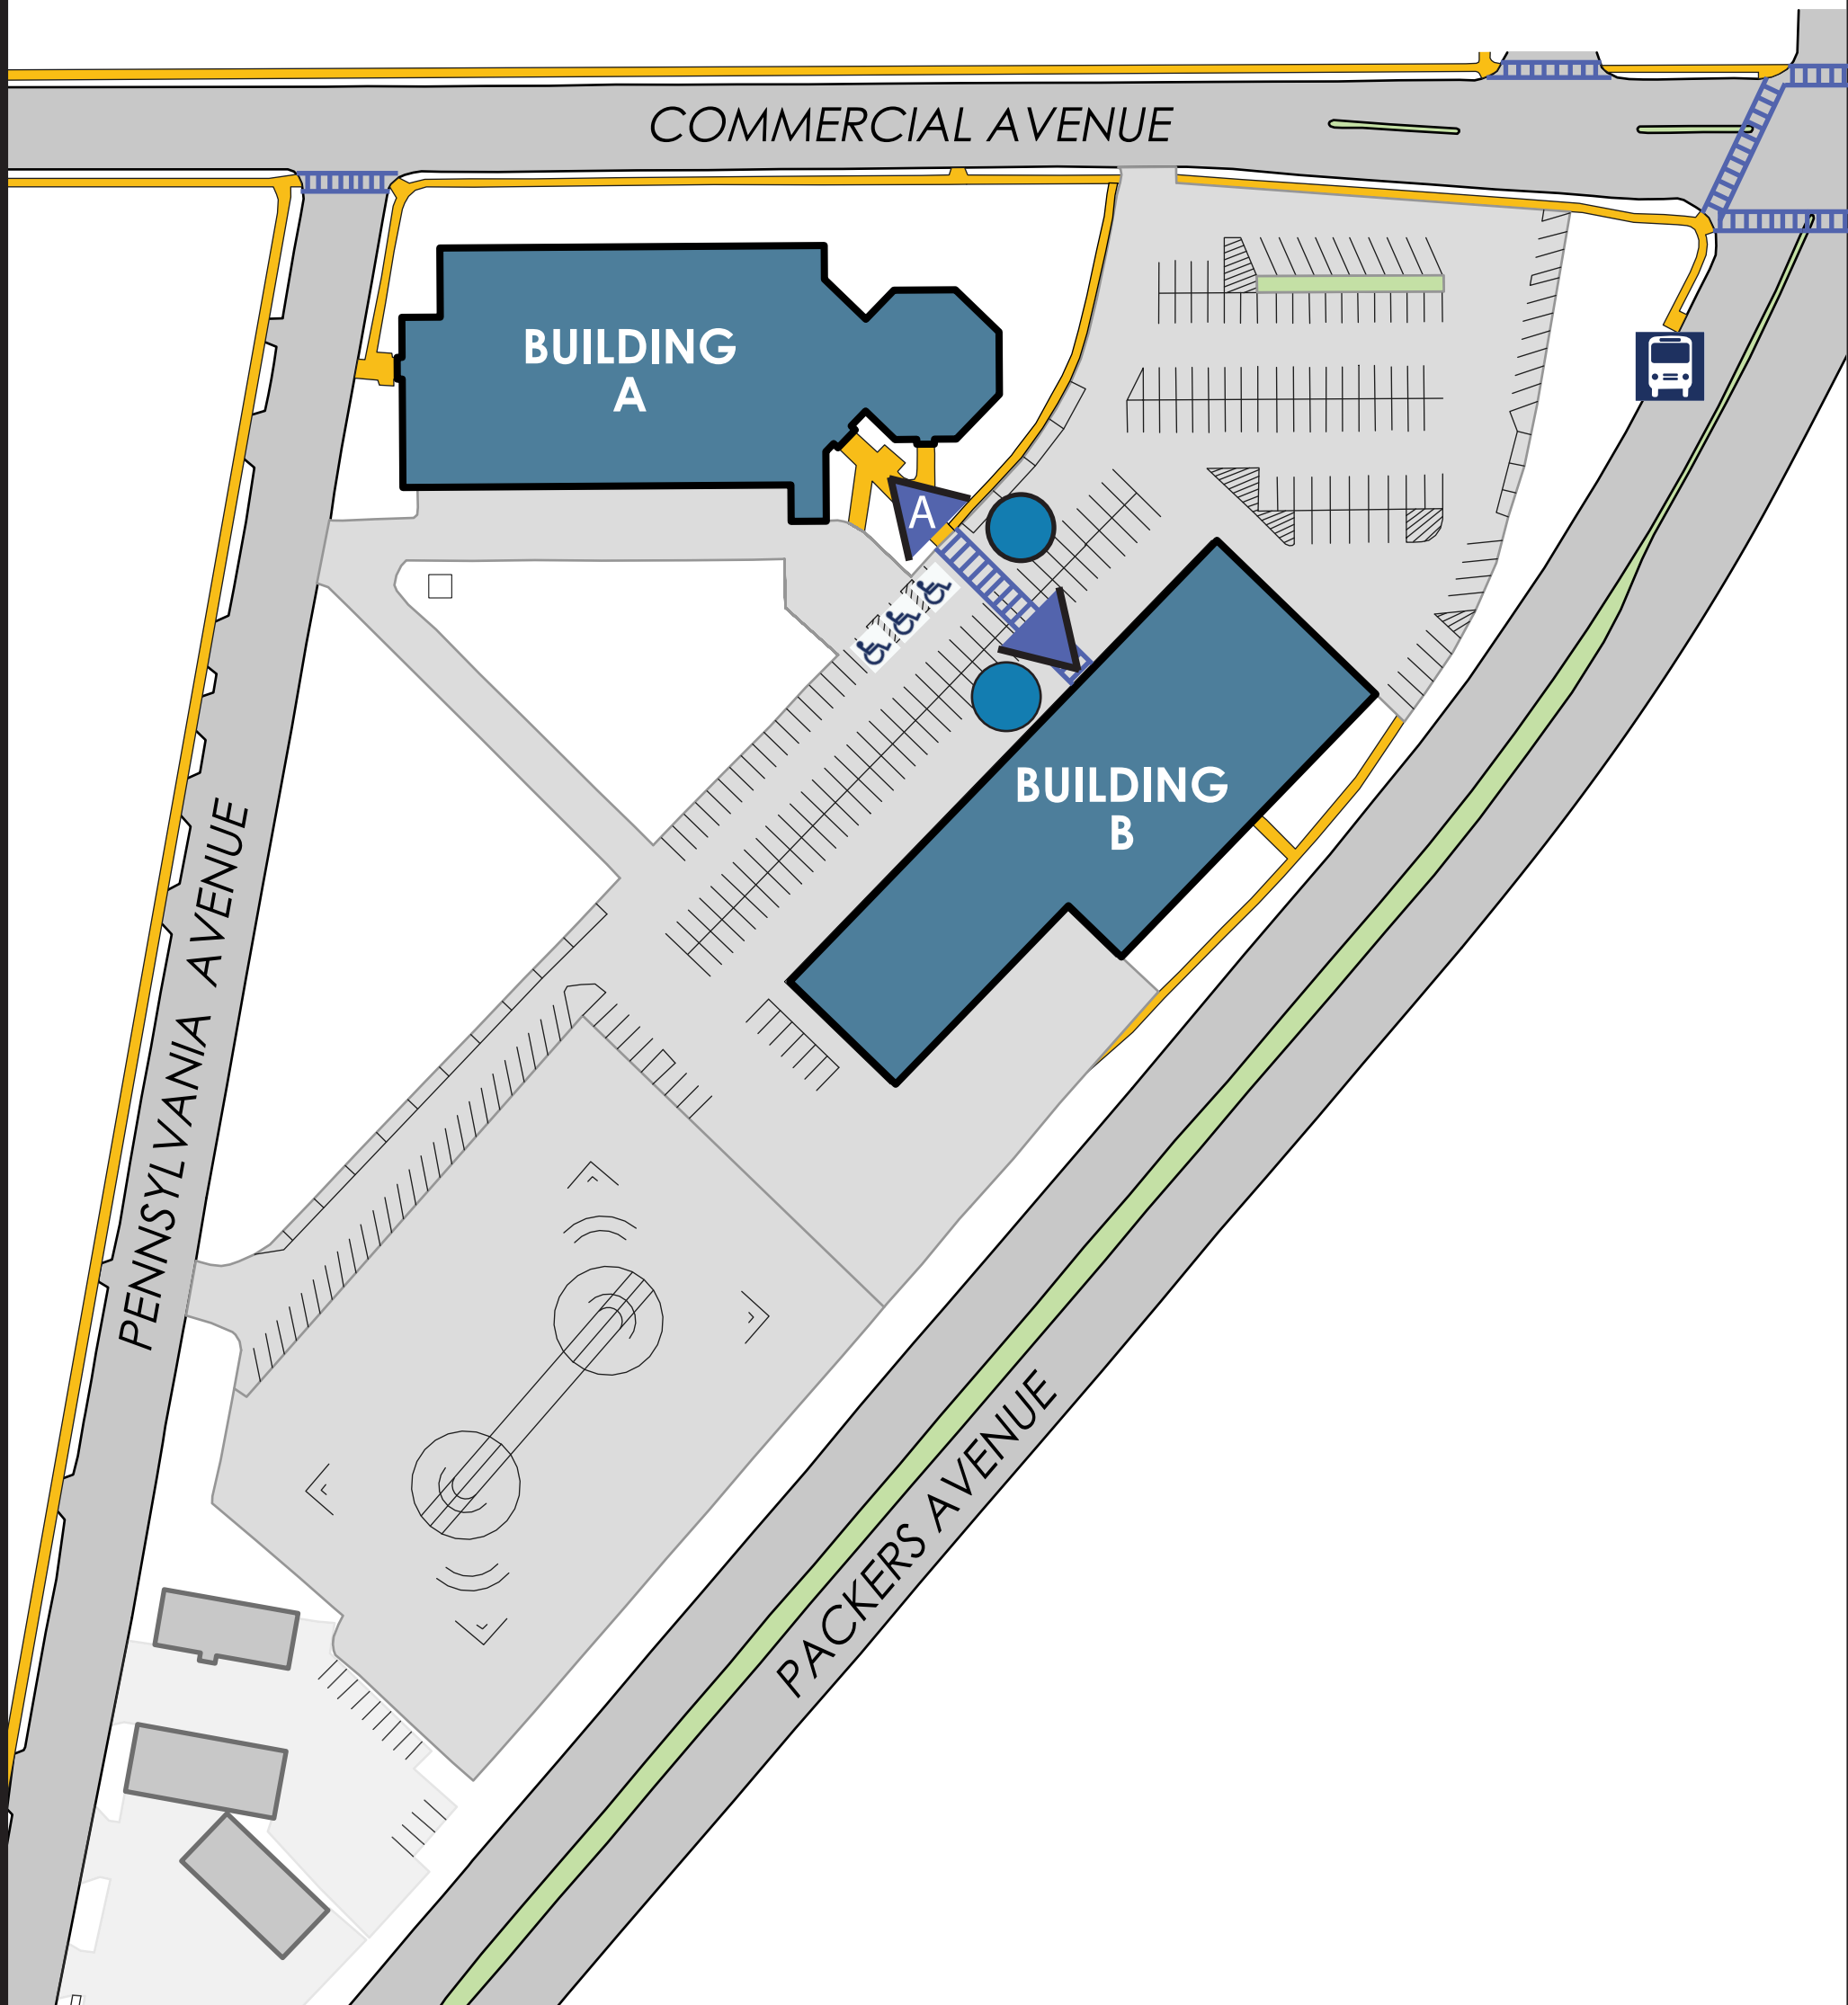

Commercial Ave Campus Accessibility Plan

2125 Commercial Ave, Madison, WI 53704
(608) 246-5200
madisoncollege.edu

Legend

- | | |
|-----------------------------------------------------------------------------------------------------------------------------------|----------------------------------------------------------------------------------------------------------|
|  Accessible Entrance |  Accessible Walkways |
|  Accessible Entrance w/ Automatic Door Operator |  Accessible Parking |
|  Accessible Drop off/ Pick up Location |  Accessible Crosswalk |