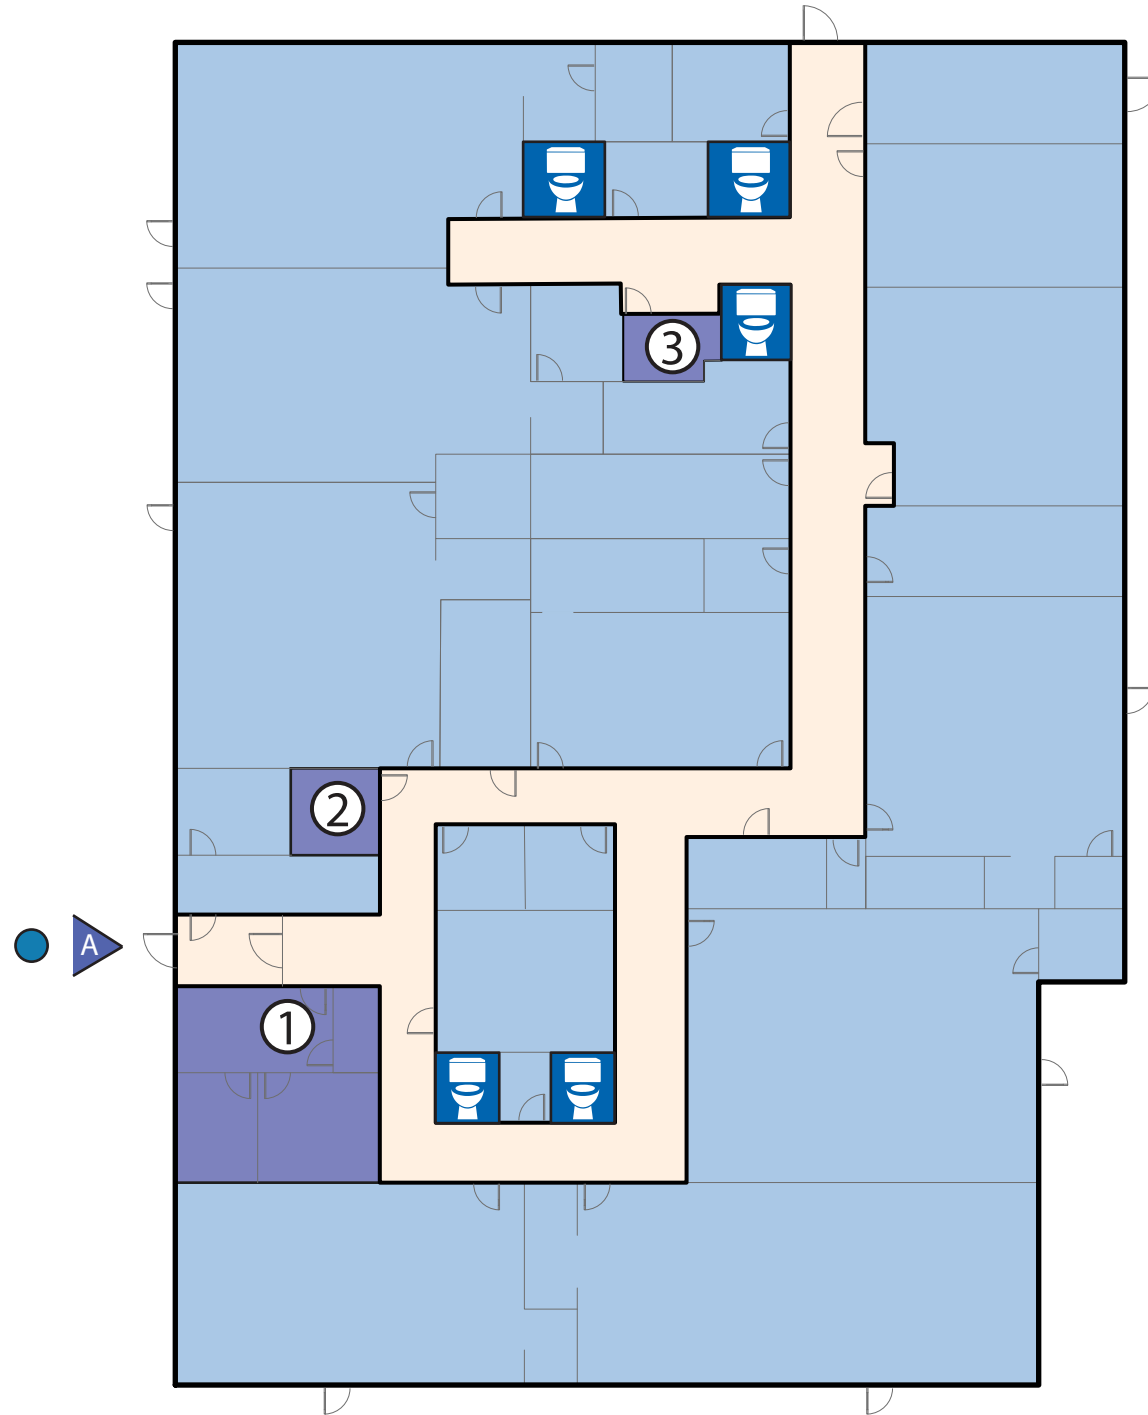

LEGEND

- Accessible Entrance w/ Automatic Door Operator
- Accessible Drop off/ Pick up Location
- Circulation
- Gender Neutral Restroom
- Significant Spaces
- Classrooms

- ① Childcare Reception
100
- ② Lactation Room
104
- ③ Lactation Room
162