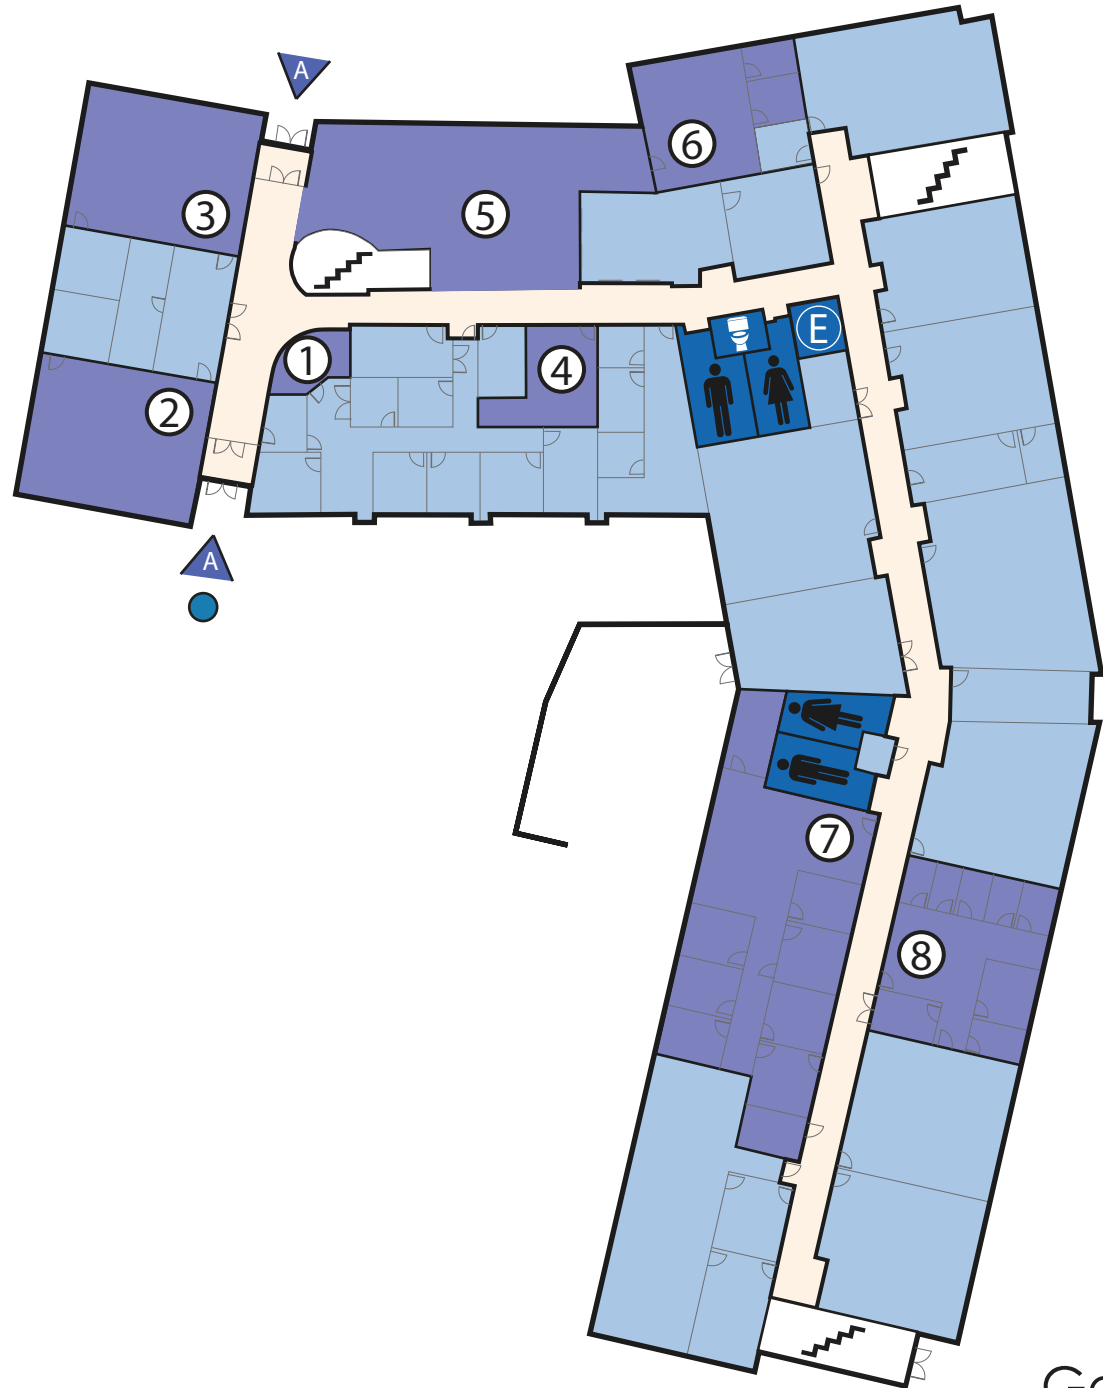

# LEGEND

-  Accessible Entrance w/ Automatic Door Operator
-  Accessible Drop off/ Pick up Location
-  Circulation
-  Significant Spaces
-  Classrooms
-  Restroom
-  Gender Neutral Restroom
-  Stair
-  Elevator

-  Welcome Center/ Service Desk 105A
-  Student Achievement Center 100A
-  Library 100B
-  Student Life 109
-  Cafe 106
-  RISE/TRIO 112
-  School of Academic Advancement 127
-  Testing 130

**MADISON**  
 AREA | TECHNICAL  
**COLLEGE**