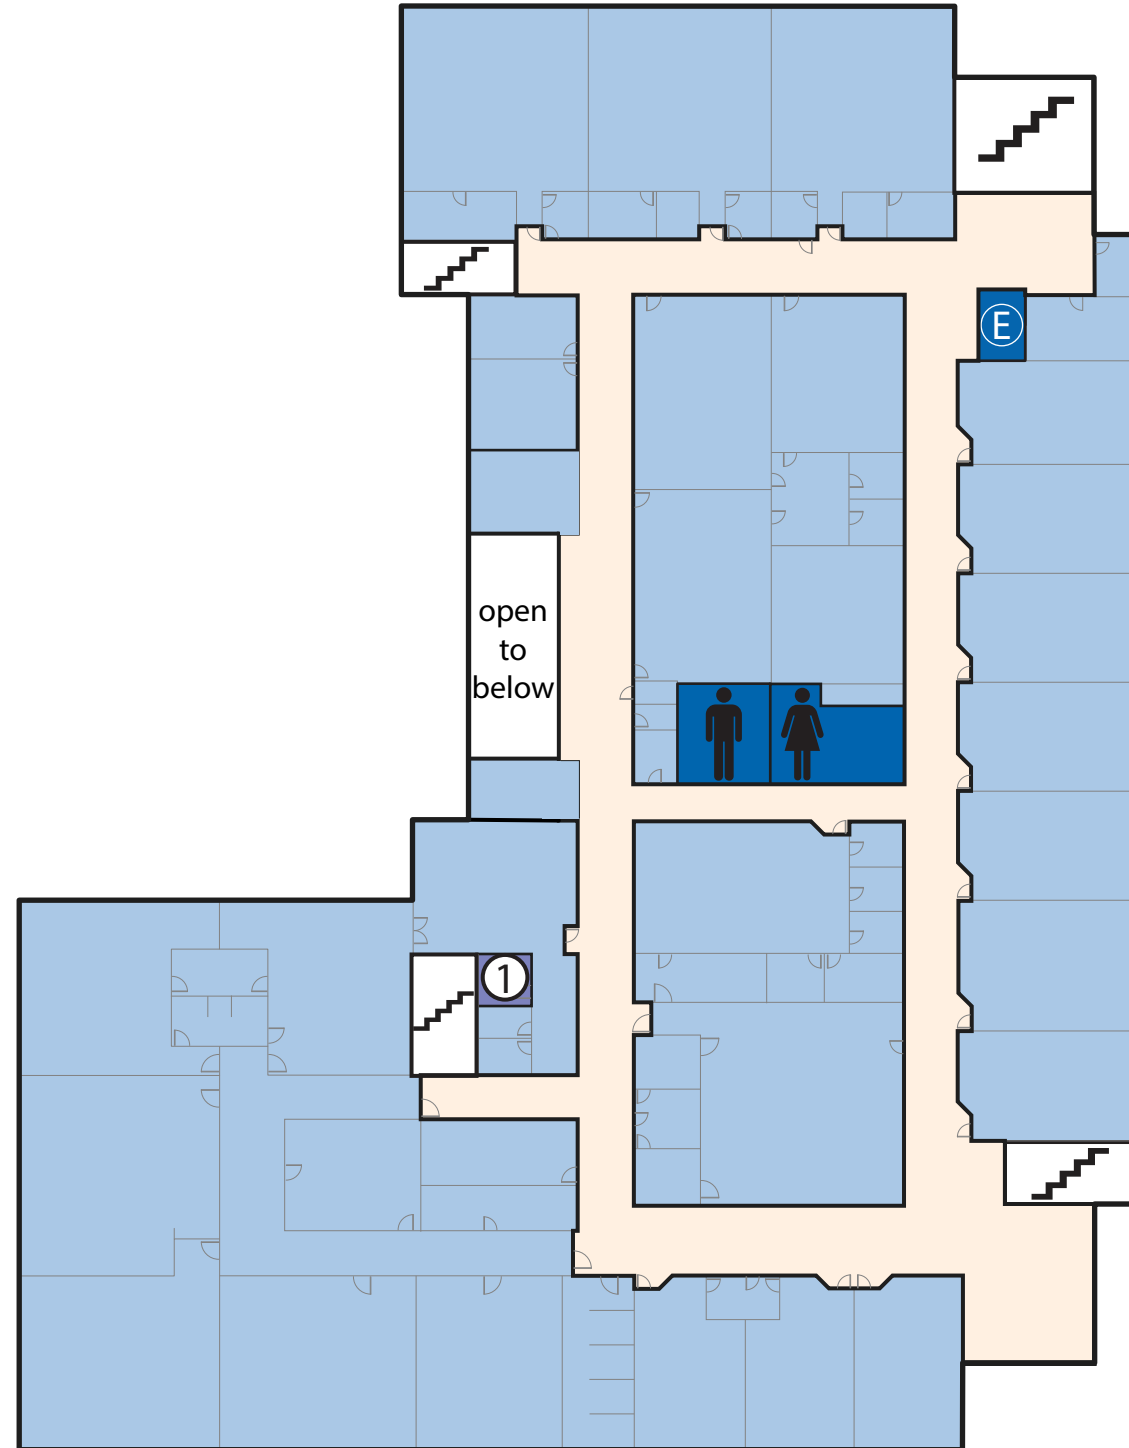

LEGEND

- Circulation
- Significant Spaces
- Classrooms
- Restroom
- Stair
- Elevator

① Optical Dispensary
271A

MADISON
AREA | TECHNICAL
COLLEGE

Second Floor

1705 Hoffman St.

Madison, WI 53704-2599

(608) 246-6065

Deaf/hh: use 711 (relay)

madisoncollege.edu

Health Education

2