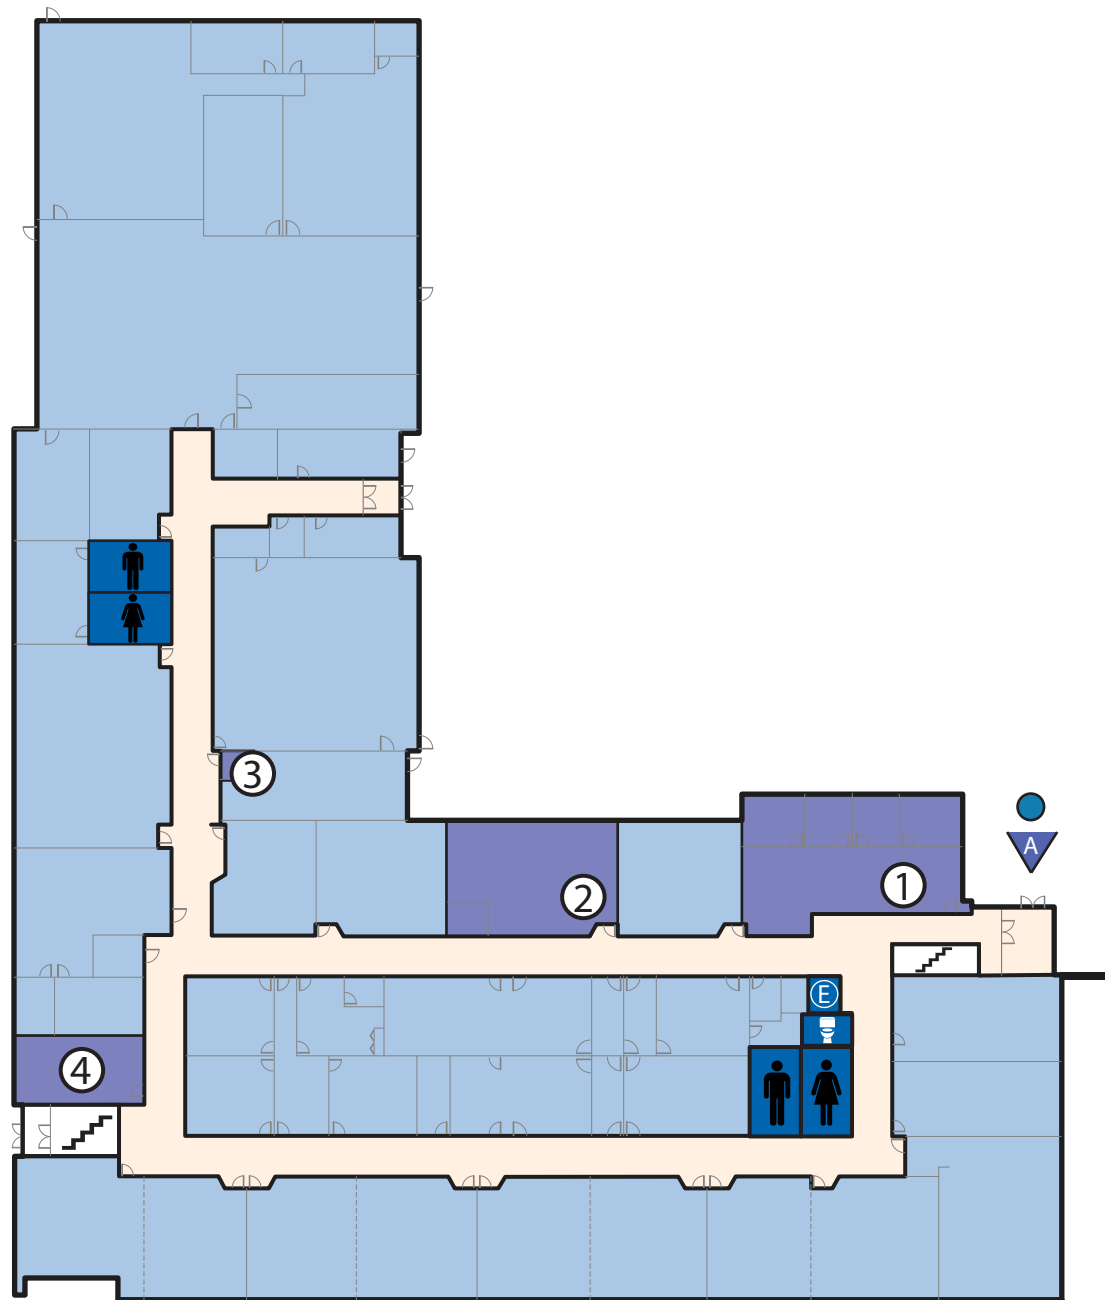

LEGEND

- Accessible Entrance w/ Automatic Door Operator
- Accessible Drop off/ Pick up Location
- Circulation
- Significant Spaces
- Classrooms
- Restroom
- Gender Neutral Restroom
- Stair
- Elevator

- ① Administration Office
100
- ② Student Lounge
148
- ③ Lactation Room
170
- ④ Student Breakroom
139