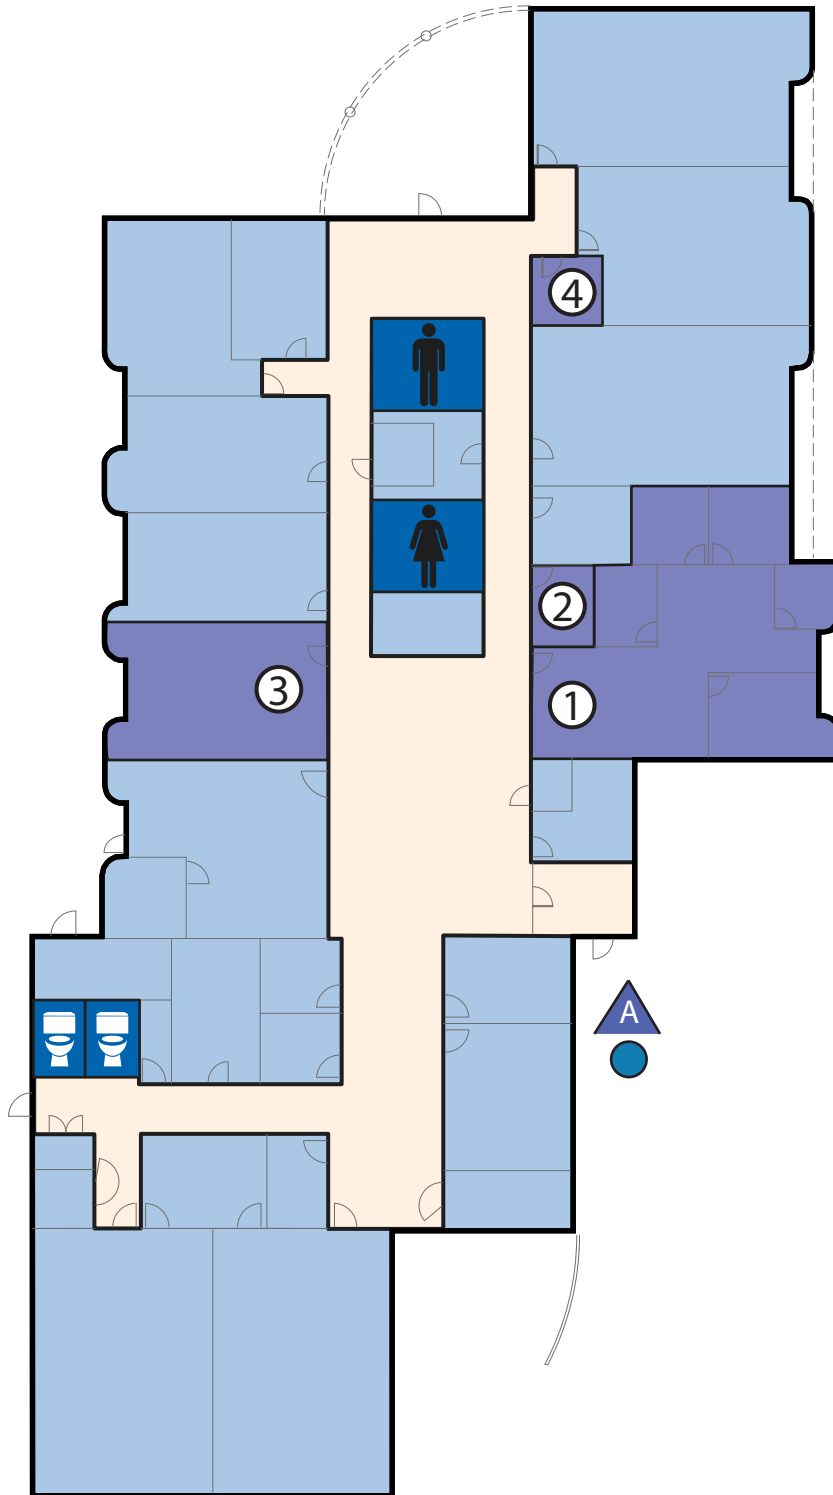

LEGEND

- Accessible Entrance w/ Automatic Door Operator
- Accessible Drop off/ Pick up Location
- Circulation
- Significant Spaces
- Classrooms
- Restroom
- Gender Neutral Restroom

- ① Welcome Center
100
- ② Lactation Room
100F
- ③ Library
107
- ④ Testing
103A