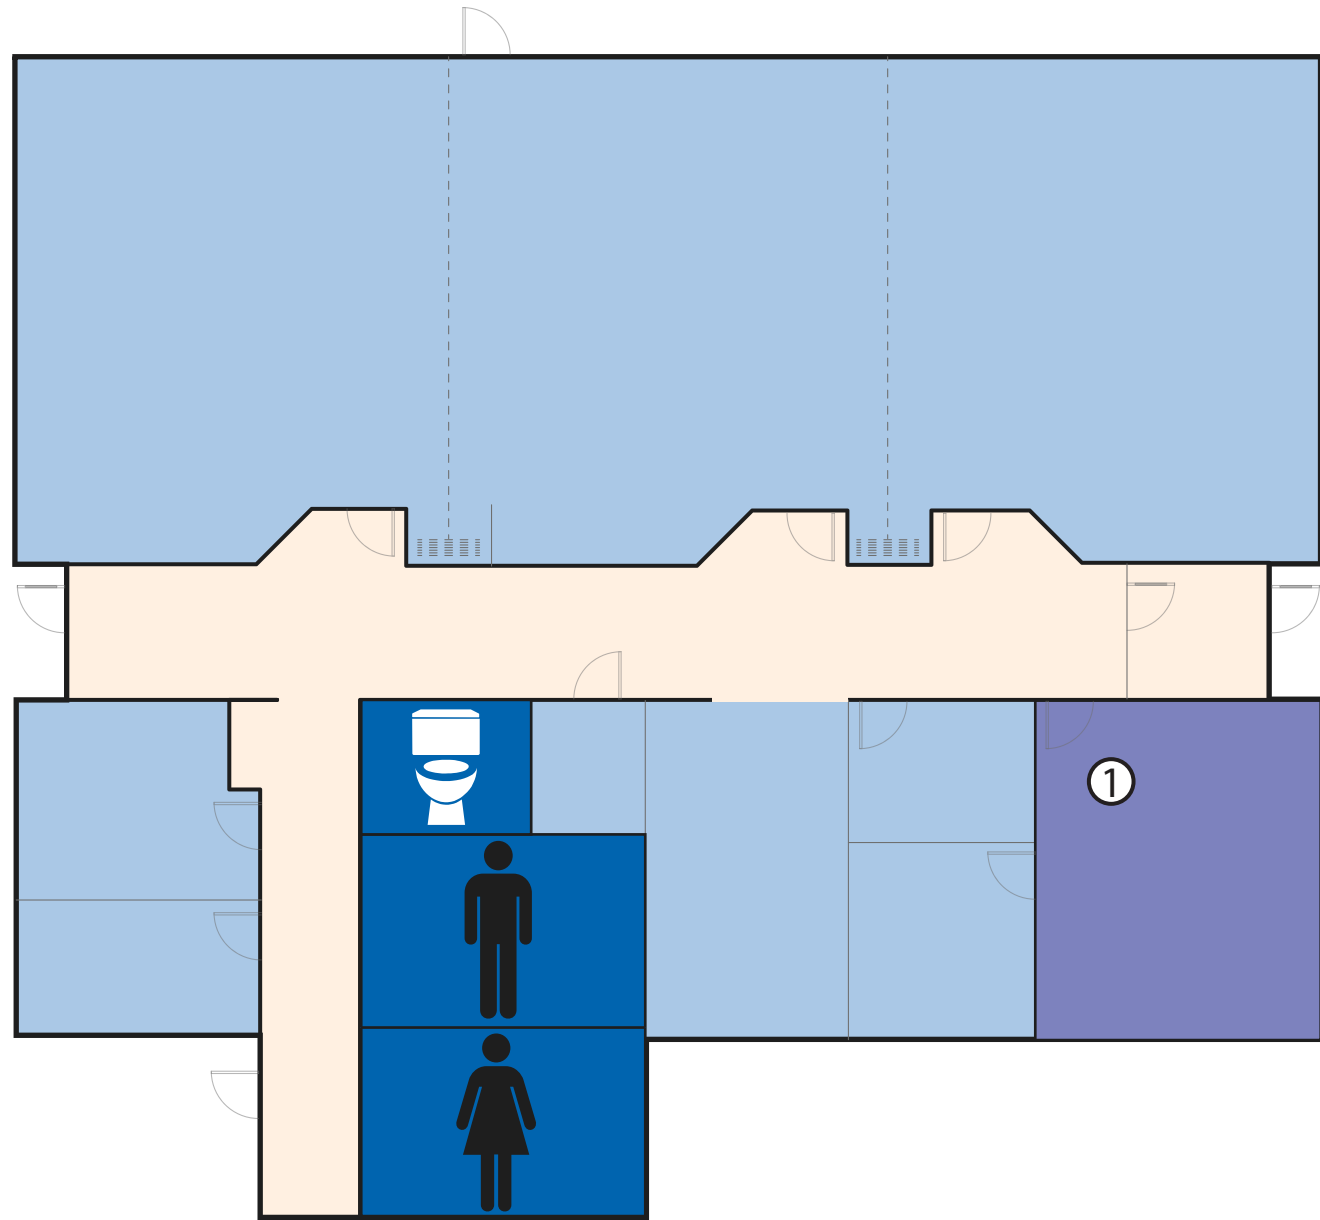

LEGEND

-  Accessible Entrance w/ Automatic Door Operator
-  Accessible Drop off/ Pick up Location
-  Circulation
-  Significant Spaces
-  Classrooms
-  Restroom
-  Gender Neutral Restroom
-  Main Office A100

MADISON
AREA | TECHNICAL
COLLEGE

First Floor

W2140 Krause Road
Columbus, WI 53925
(608) 246-6100
Deaf/hh: use 711 (relay)
madisoncollege.edu

Public Safety Training Facility