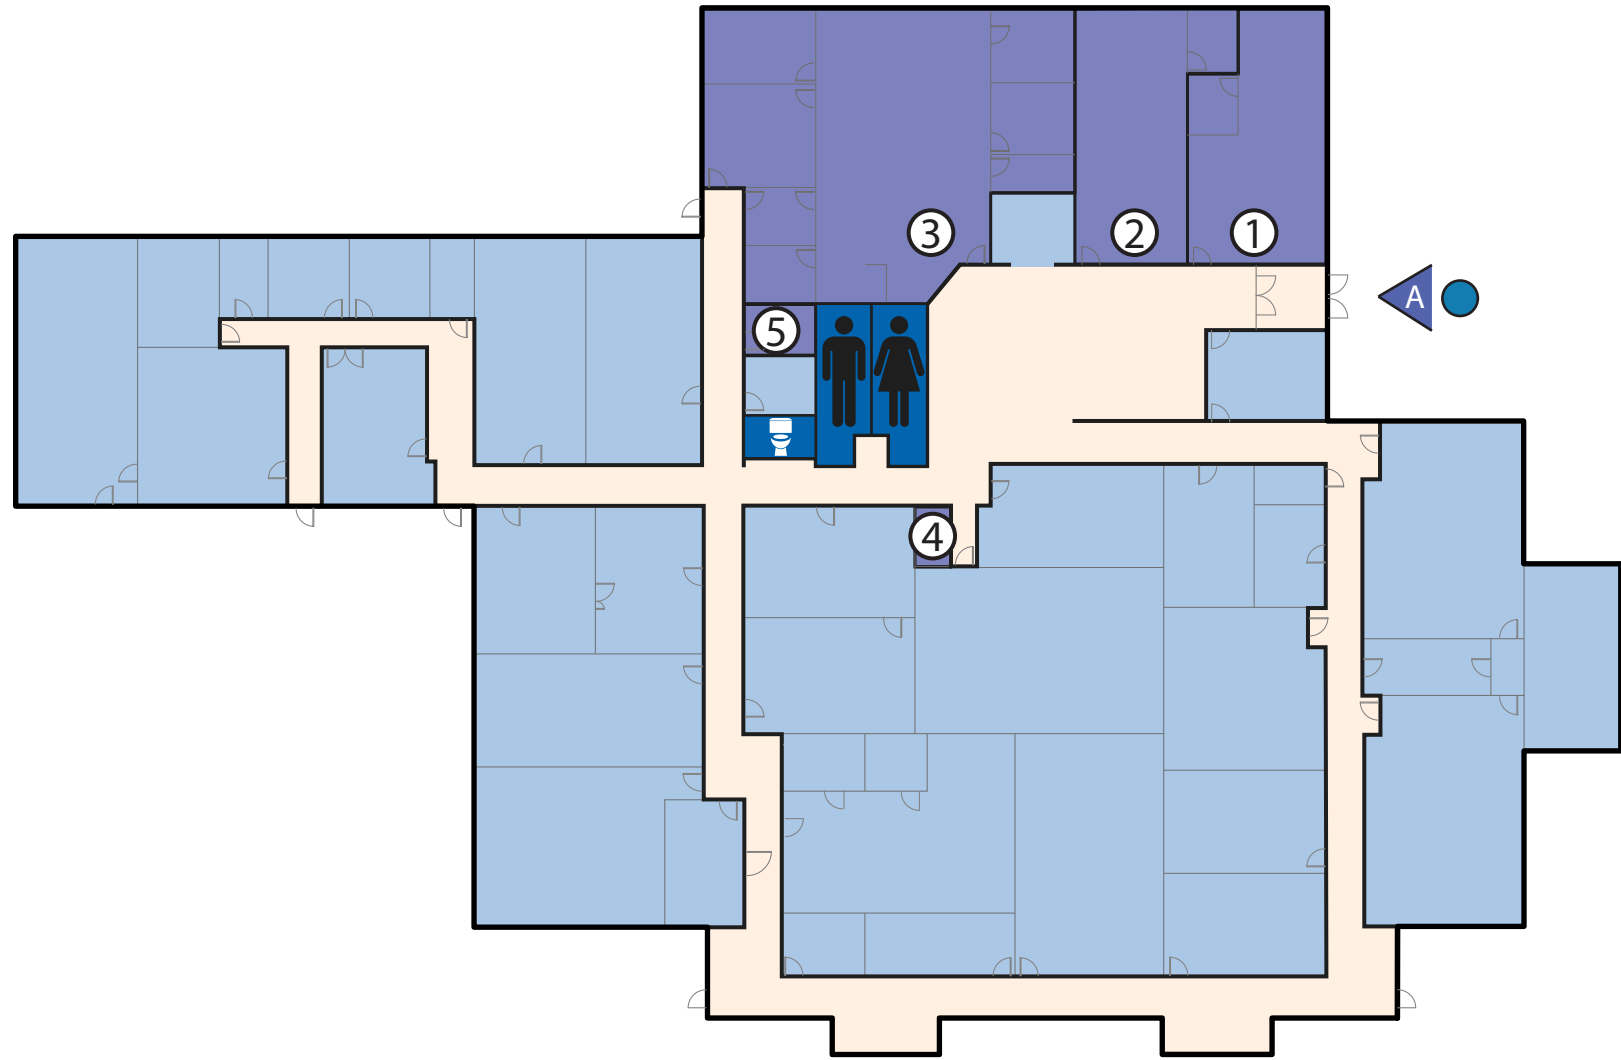

LEGEND

- Accessible Entrance w/ Automatic Door Operator
- Accessible Drop off/ Pick up Location
- Circulation
- Significant Spaces
- Classrooms
- Restroom
- Gender Neutral Restroom

- ① Library
100
- ② Student Achievement Center
102
- ③ Administration
110
- ④ Testing
113
- ⑤ Lactation Room
170

MADISON
AREA | TECHNICAL
COLLEGE

First Floor

300 Alexander Ave
Reedsburg, WI 53959
(608) 524-7800

Deaf/hh: use 711 (relay)
madisoncollege.edu

Reedsburg Campus