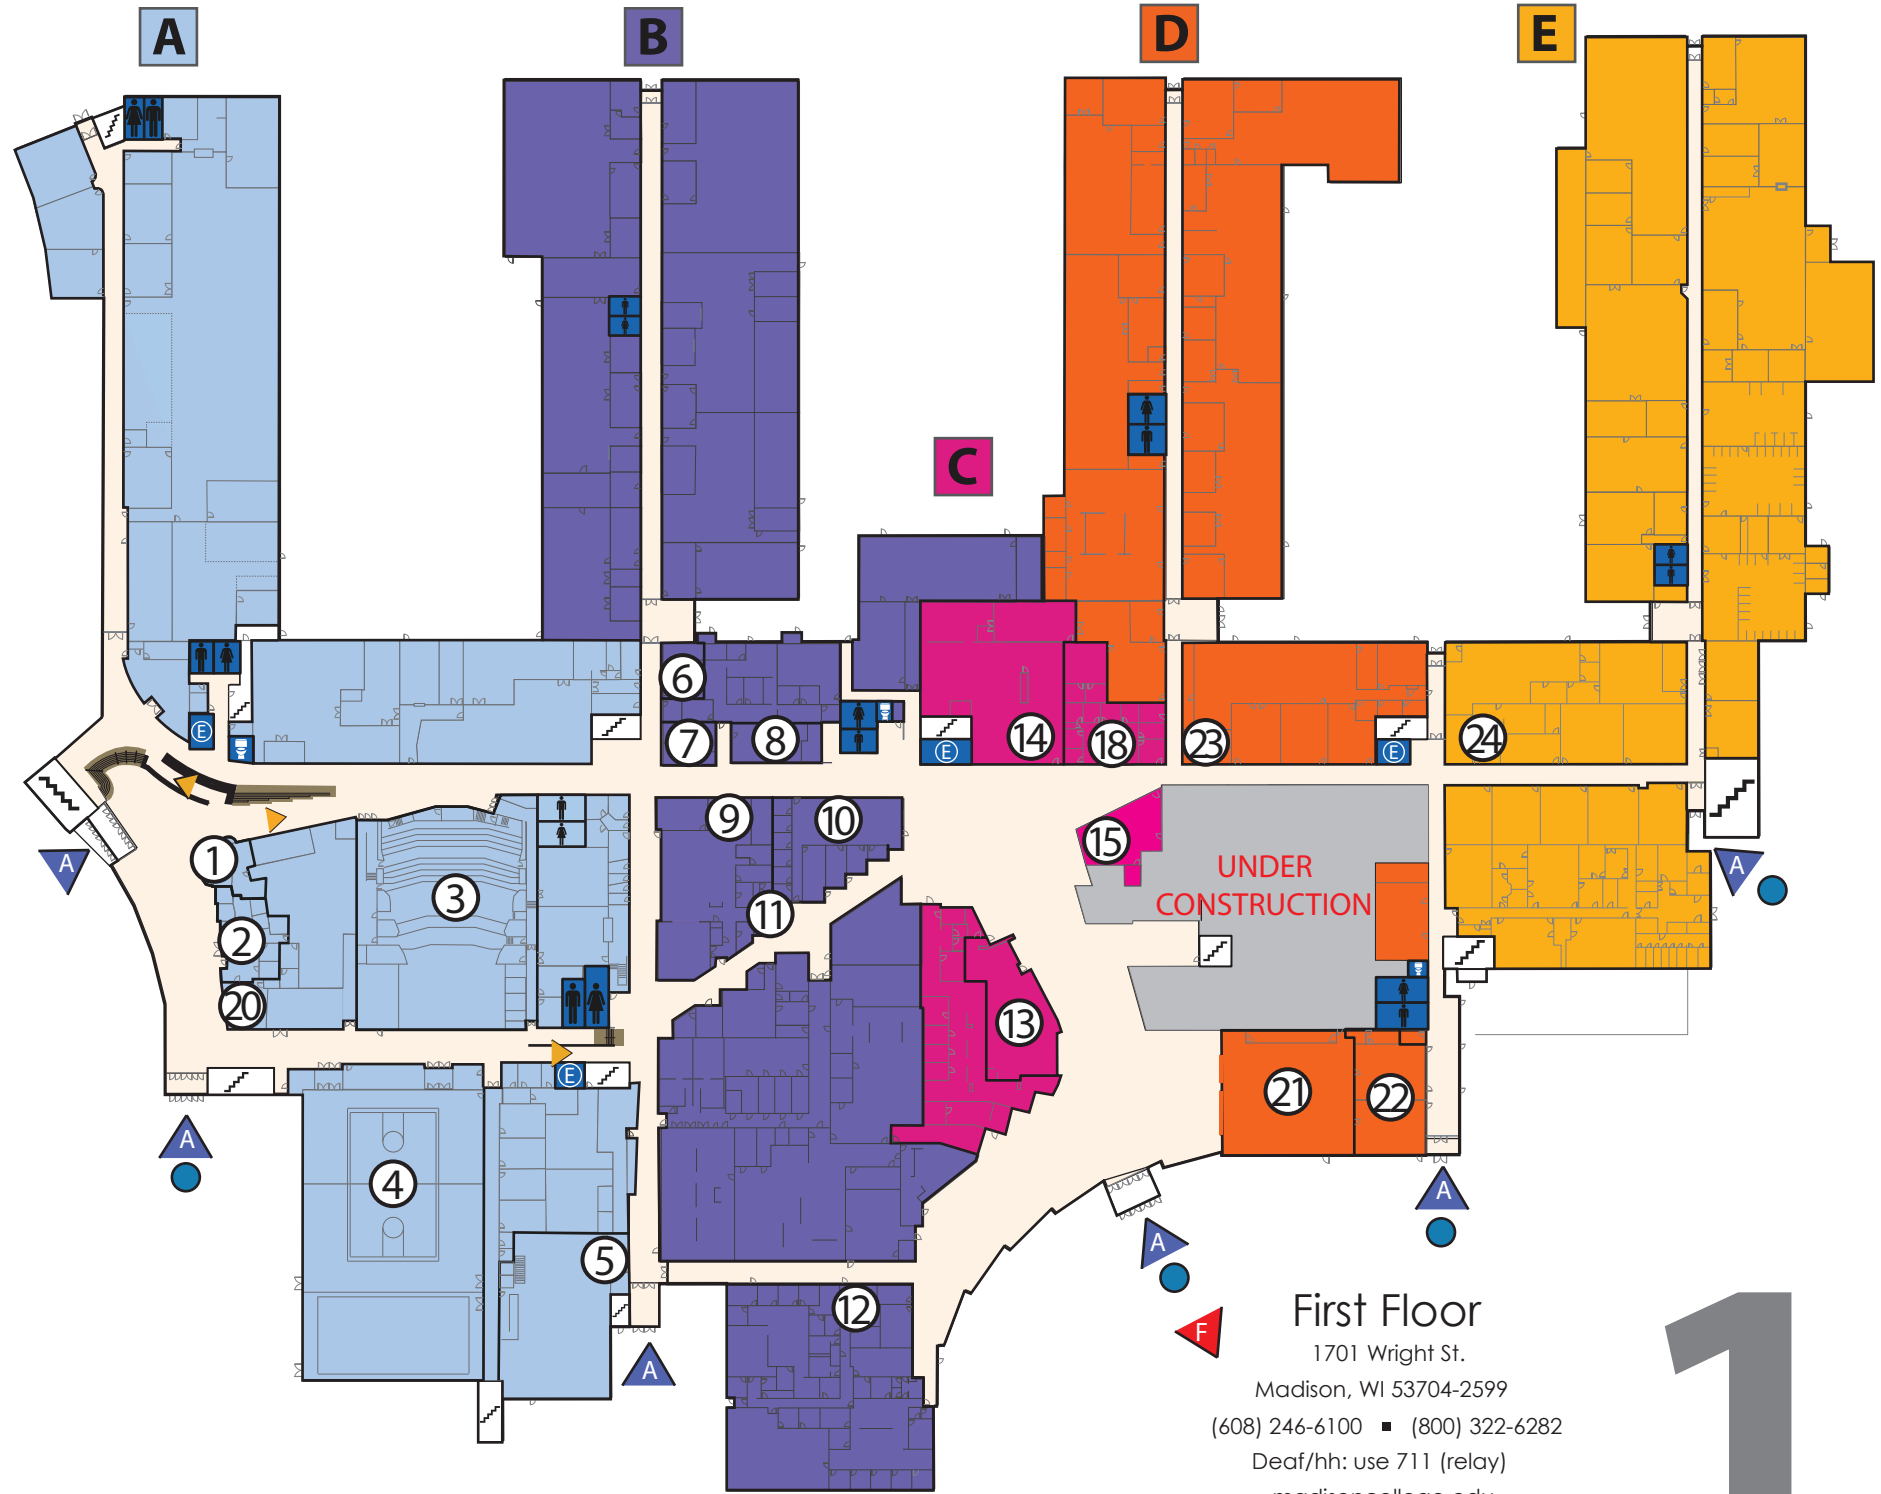

LEGEND

- Accessible Entrance w/ Automatic Door Operator
- Accessible Drop off/ Pick up Location
- Barrier (Non-Accessible)
- Accessible Ramp
- Circulation
- Restroom
- Restroom *Theater Performance Only
- Gender Neutral Restroom
- Stair
- Elevator

- 1 Truax Gateway/ Welcome Center A1000
- 2 Student Payments A1000B
- 3 Mitby Theater A1017
- 4 Redsten Gymnasium A1081
- 5 Fitness Center A1064
- 6 Scholars of Promise B1200
- 7 Public Safety B1240
- 8 UW Credit Union B1247
- 9 Trustyle Salon B1208
- 10 Student Life B1260
- 11 Reflection Room B1261
- 12 Human Resources 121
- 13 Atrium Cafe C1414
- 14 Book Store C1448
- 15 Intercultural Exchange C1430
- 18 International Education C1454
- 20 Career & Employment Services Transfer Center A1003
- 21 Large Conference Room D1630
- 22 Conference Rooms/Board Room D1630 A/B
- 23 Honors Program Office D1644
- 24 Wolfpack Techies E1864

FOUNDATION CENTER SERVICES

- Academic Advising
- Counseling and Conflict Management Services
- Dean of Students Offices
- Disability Resource Services
- Emergency/Basic Needs Support
- RISE Learning Center
- Veteran Resource Services
- Foundation Center This Way

First Floor

1701 Wright St.
Madison, WI 53704-2599
(608) 246-6100 ■ (800) 322-6282
Deaf/hh: use 711 (relay)
madisoncollege.edu

Truax Main Building