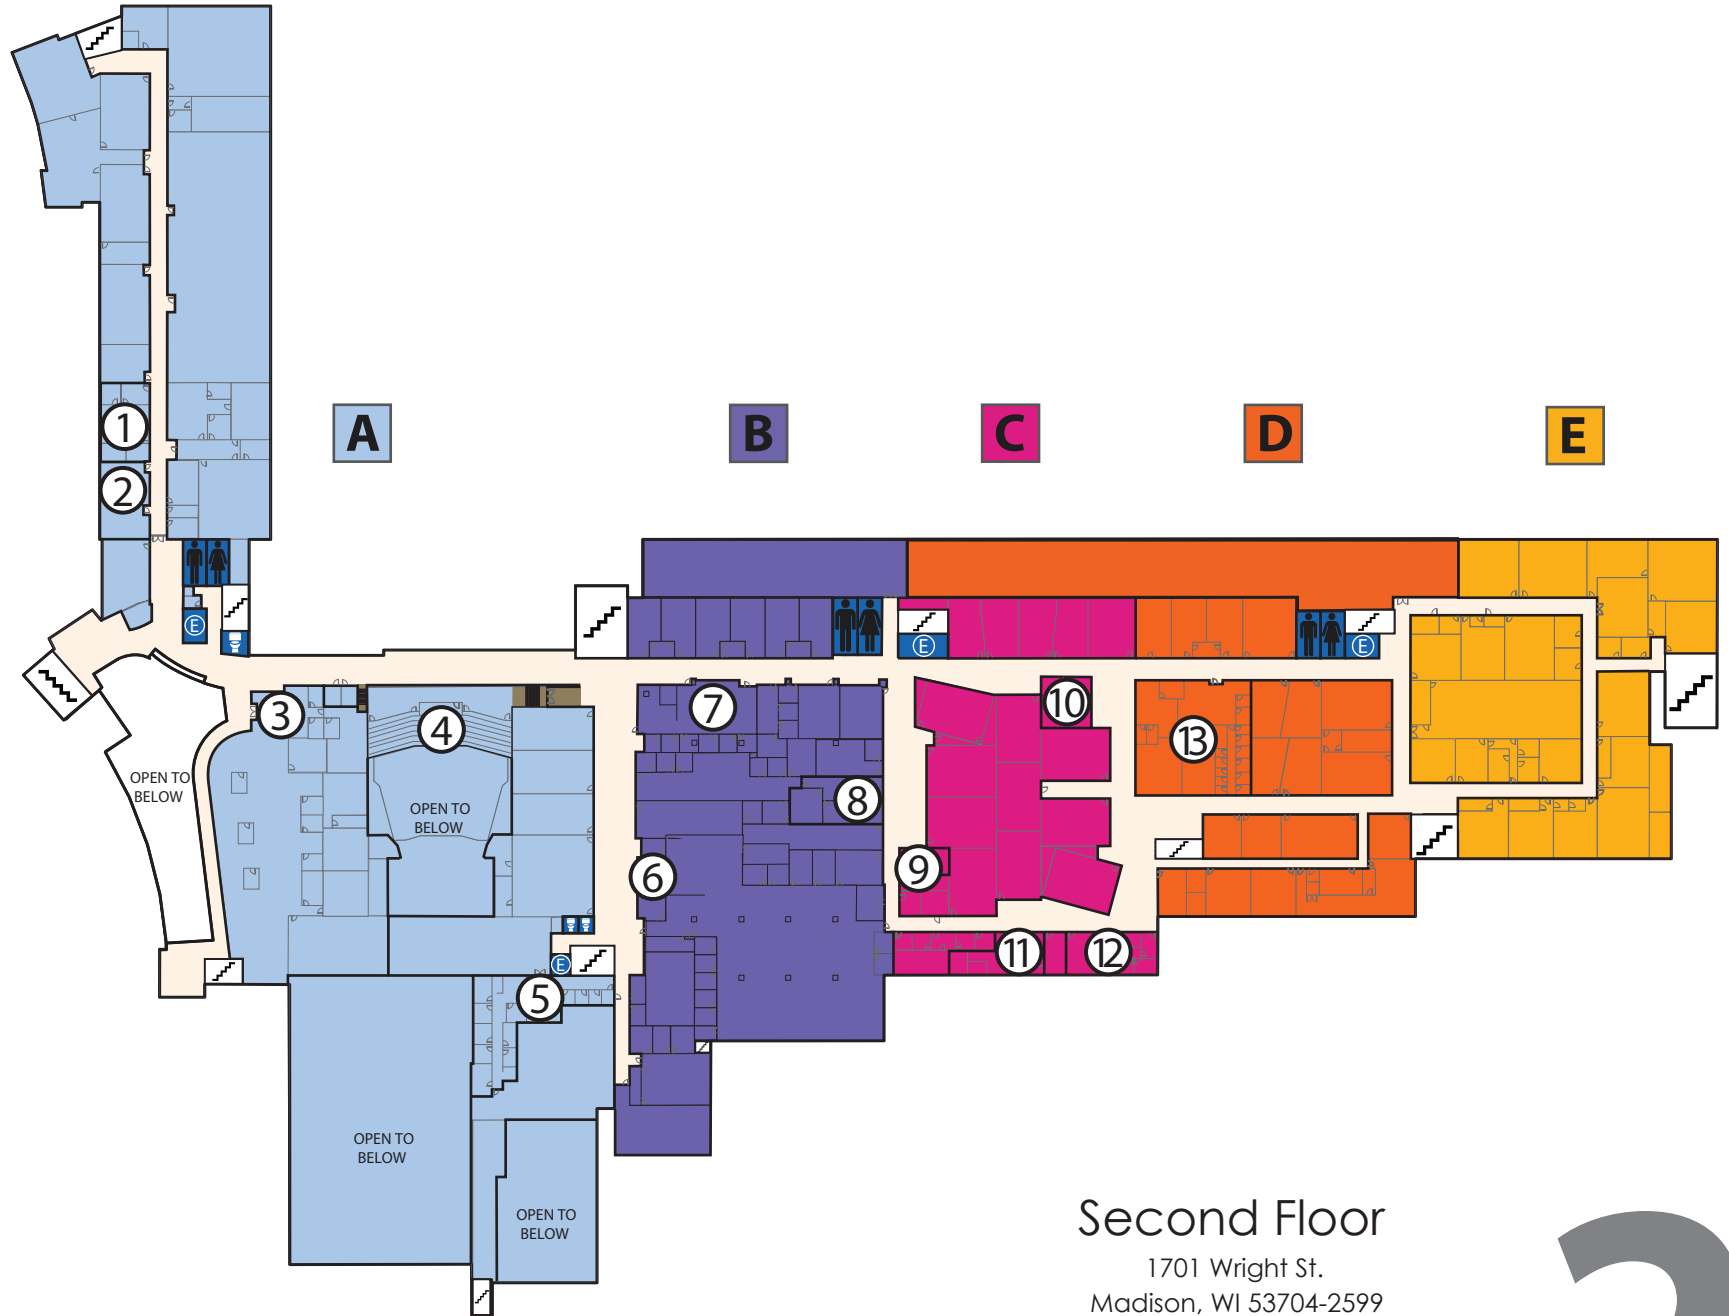

LEGEND

-  Barrier (Non-Accessible)
-  Circulation
-  Stair
-  Elevator
-  Restroom
-  Gender Neutral Restroom

- ① Technologies and Trades Office
A2105
- ② Science, Technology, Engineering, and Mathematics Center (STEM)
A2101
- ③ Student Achievement Center
A2000
- ④ Mitby Theater Balcony
A2017
- ⑤ Athletic Offices
A2051
- ⑥ Technology Services Help Desk
B2210
- ⑦ Finance Office
B2243
- ⑧ Center for Excellence of Teaching and Learning (CETL)
B2275
- ⑨ Lactation Room
C2410
- ⑩ Academic Advancement Office
C2445
- ⑪ Engineering, Science, and Mathematics (ESM) Office
C2429
- ⑫ Arts, Humanities, and Social Sciences (AHS)
C2433
- ⑬ Testing & Assessment Services
D2603