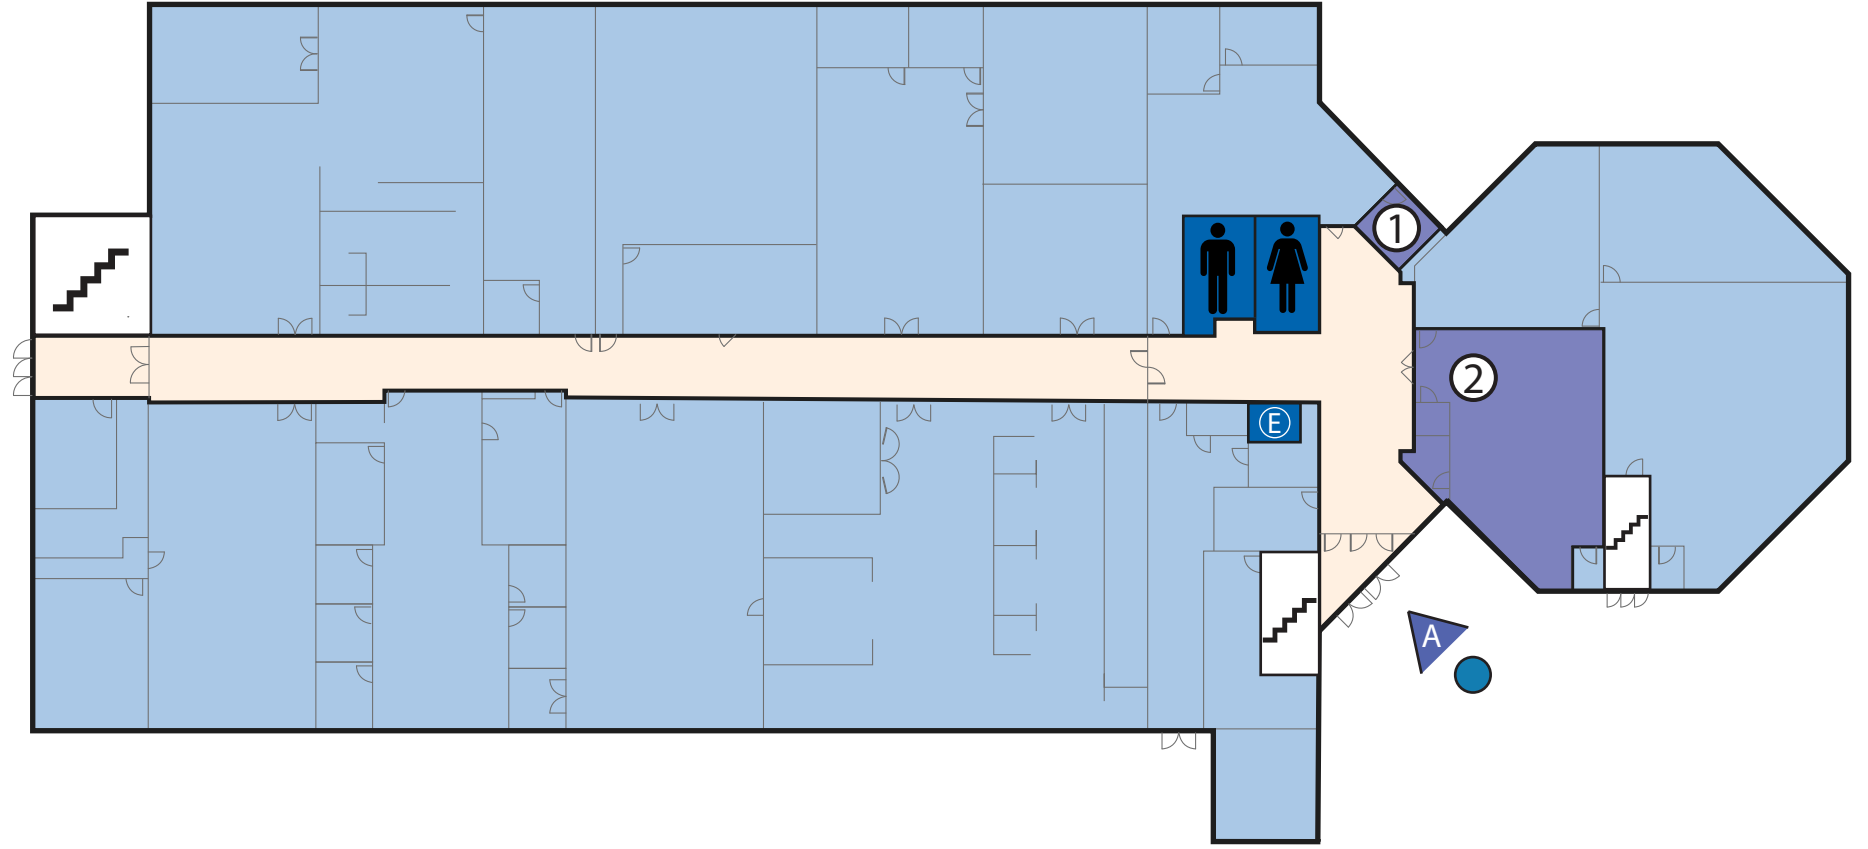

LEGEND

- Accessible Entrance w/ Automatic Door Operator
- Accessible Drop off/ Pick up Location
- Circulation
- Significant Spaces
- Classrooms
- Restroom
- Stair
- Elevator

- ① Welcome Center 120C
- ② Student Lounge 110

Accessibility Statement:
Madison College is committed to providing accessible and inclusive experiences for all users. If you need this content in an alternative format or require assistance, please contact the ADA Team at accessibility@madisoncollege.edu.

MADISON
AREA | TECHNICAL
COLLEGE

First Floor - Building A

2125 Commercial Ave
Madison, WI 53704
(608) 246-5200
Deaf/hh: use 711 (relay)
madisoncollege.edu

Commercial Avenue Campus