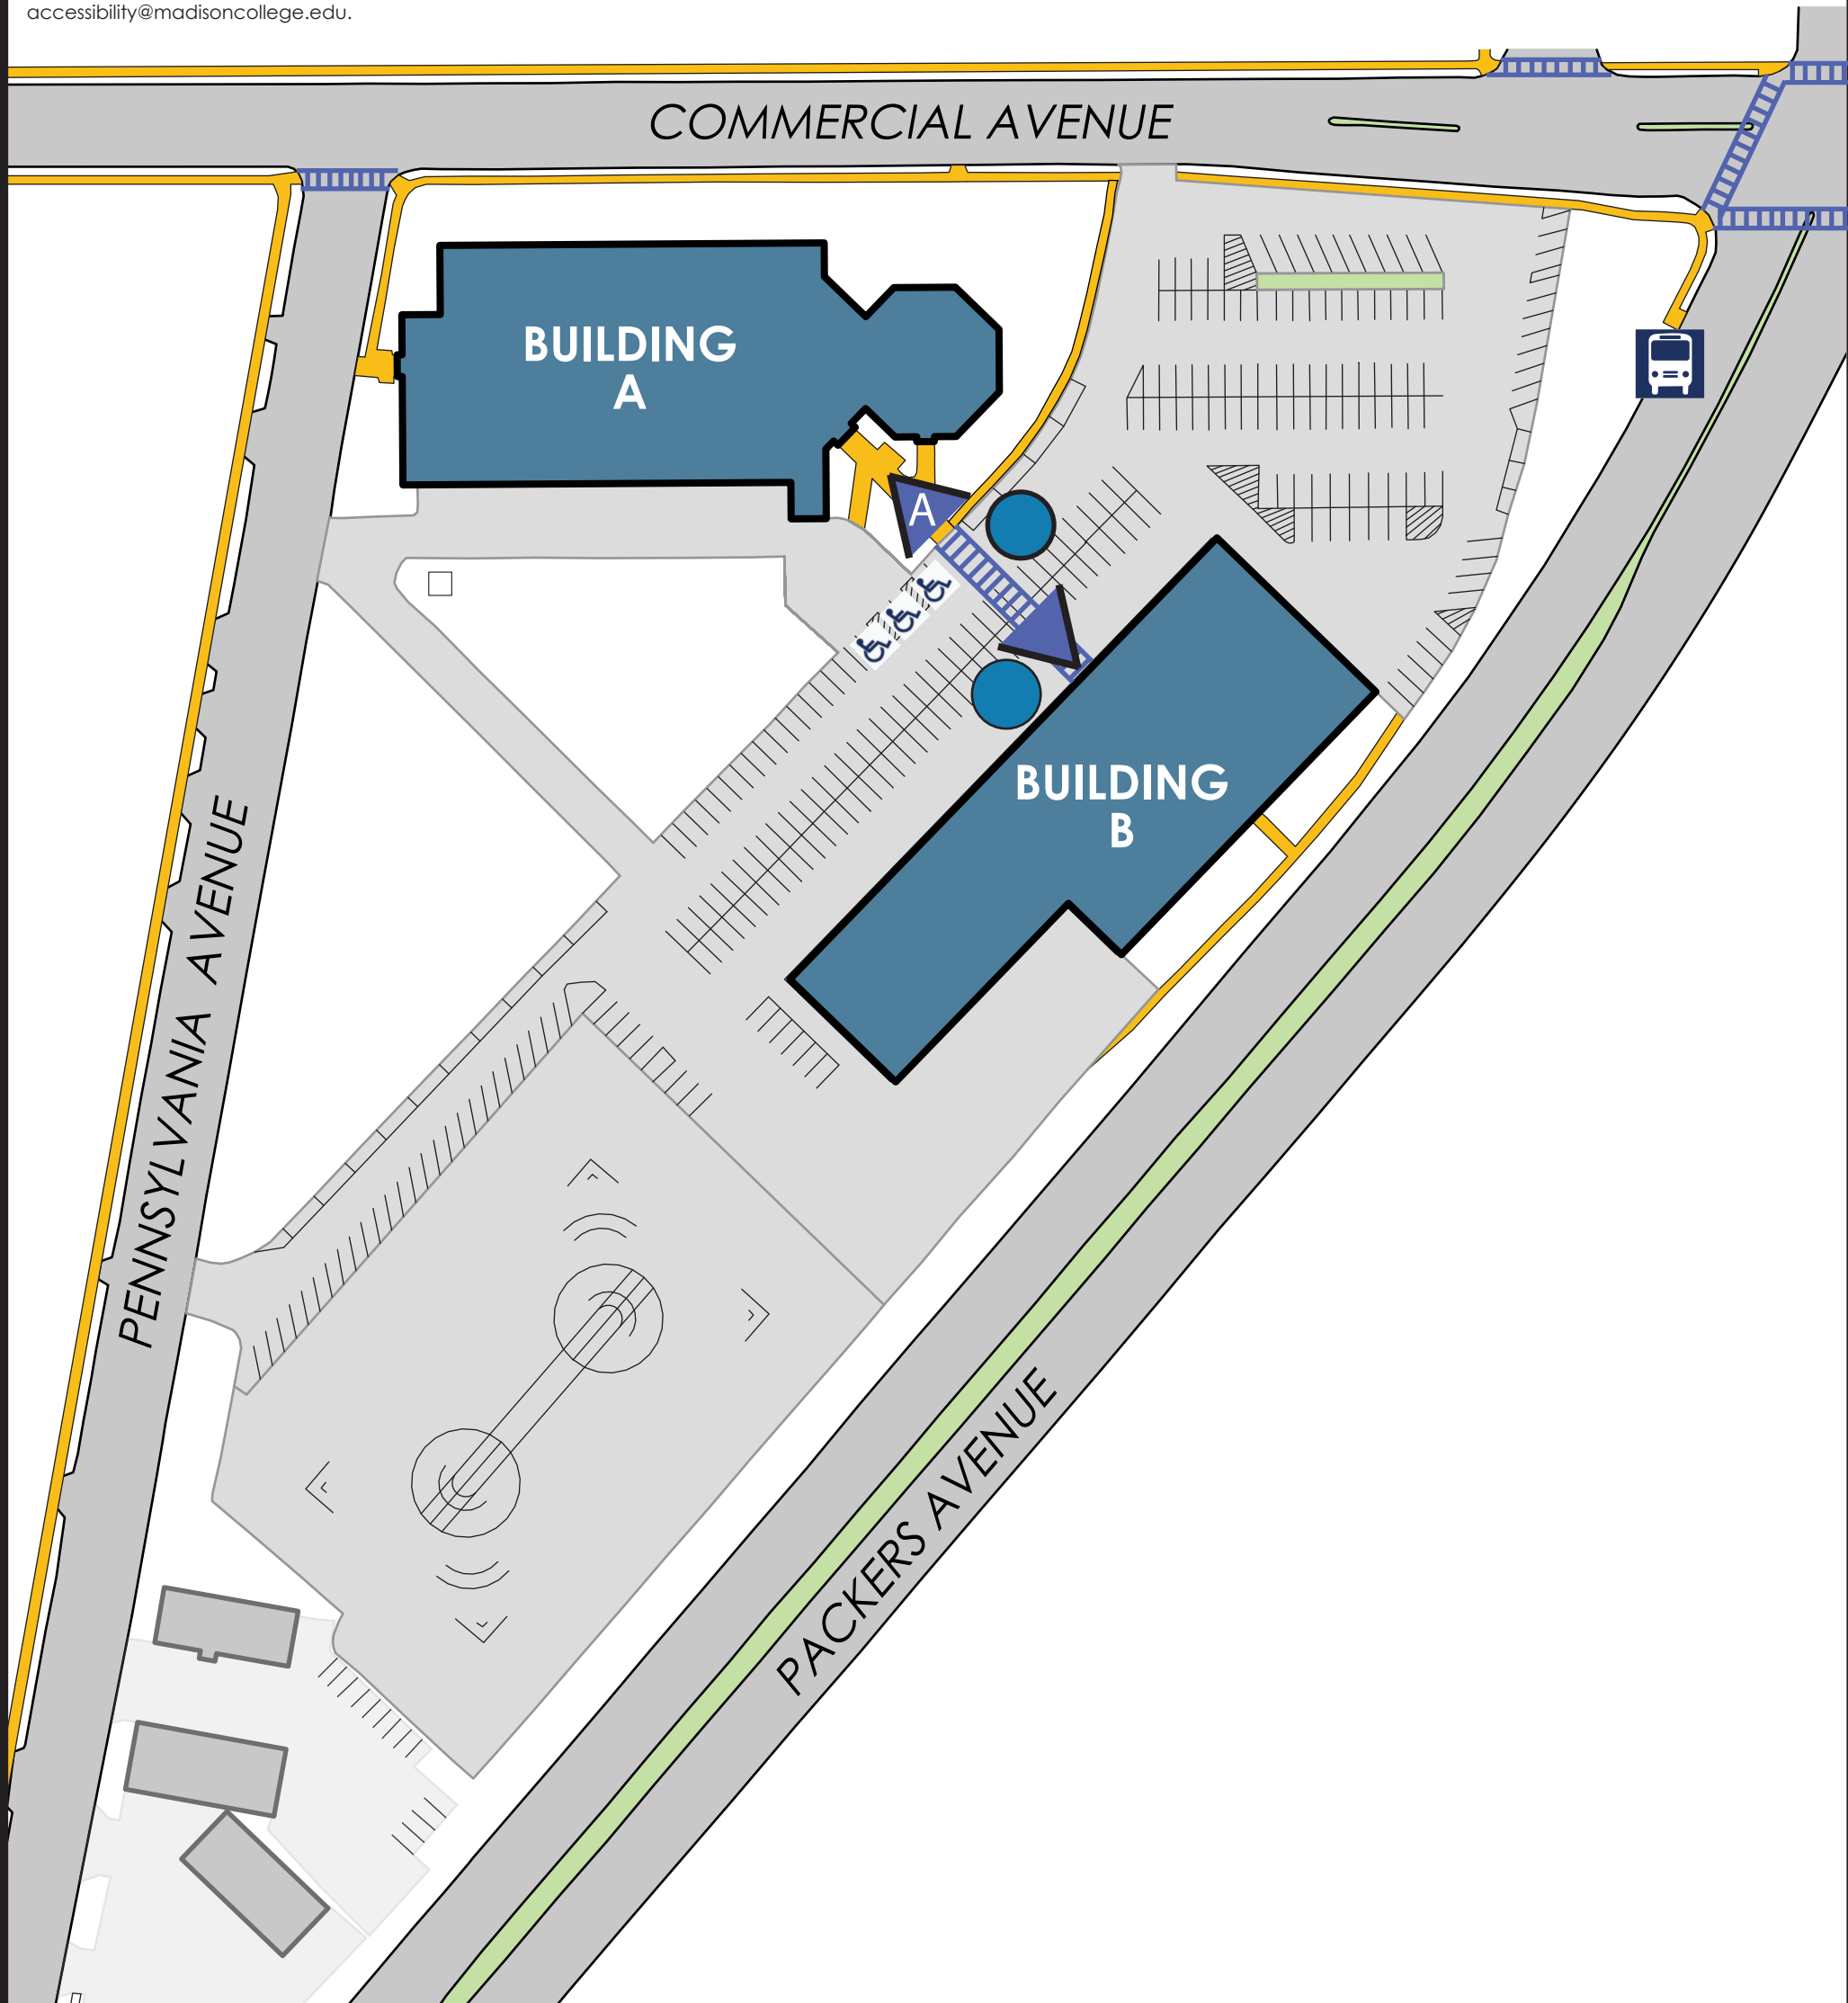

# Commercial Ave Campus Wayfinding Map

2125 Commercial Ave, Madison, WI 53704  
(608) 246-5200  
madisoncollege.edu

### Legend

- |   |  |
|---|--|
|  Accessible Entrance                            |  Accessible Walkways  |
|  Accessible Entrance w/ Automatic Door Operator |  Accessible Parking   |
|  Accessible Drop off/ Pick up Location          |  Accessible Crosswalk |