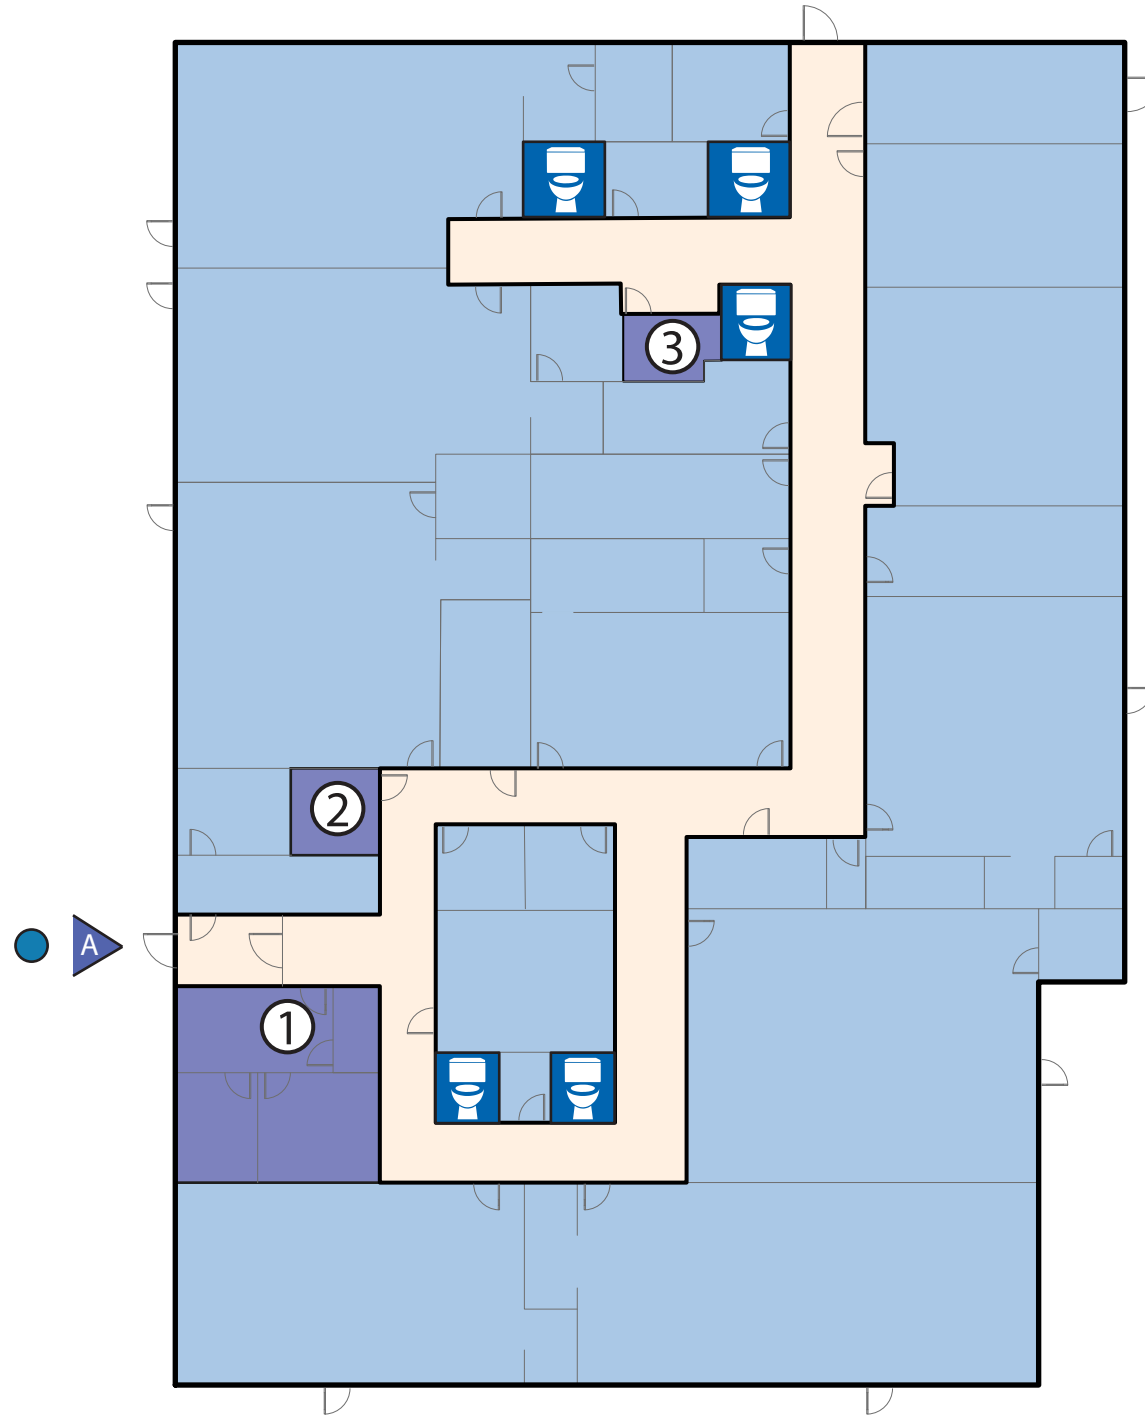

LEGEND

- Accessible Entrance w/ Automatic Door Operator
- Accessible Drop off/ Pick up Location
- Circulation
- Gender Neutral Restroom
- Significant Spaces
- Classrooms

- ① Childcare Reception
  100
- ② Lactation Room
  104
- ③ Lactation Room
  162

Accessibility Statement:
Madison College is committed to providing accessible and inclusive experiences for all users. If you need this content in an alternative format or require assistance, please contact the ADA Team at accessibility@madisoncollege.edu.

MADISON
AREA | TECHNICAL
COLLEGE

FIRST FLOOR

1835 Wright Street
Madison, WI 53704-2599
(608) 246-6766
Deaf/hh: use 711 (relay)
madisoncollege.edu

Early Learning Campus