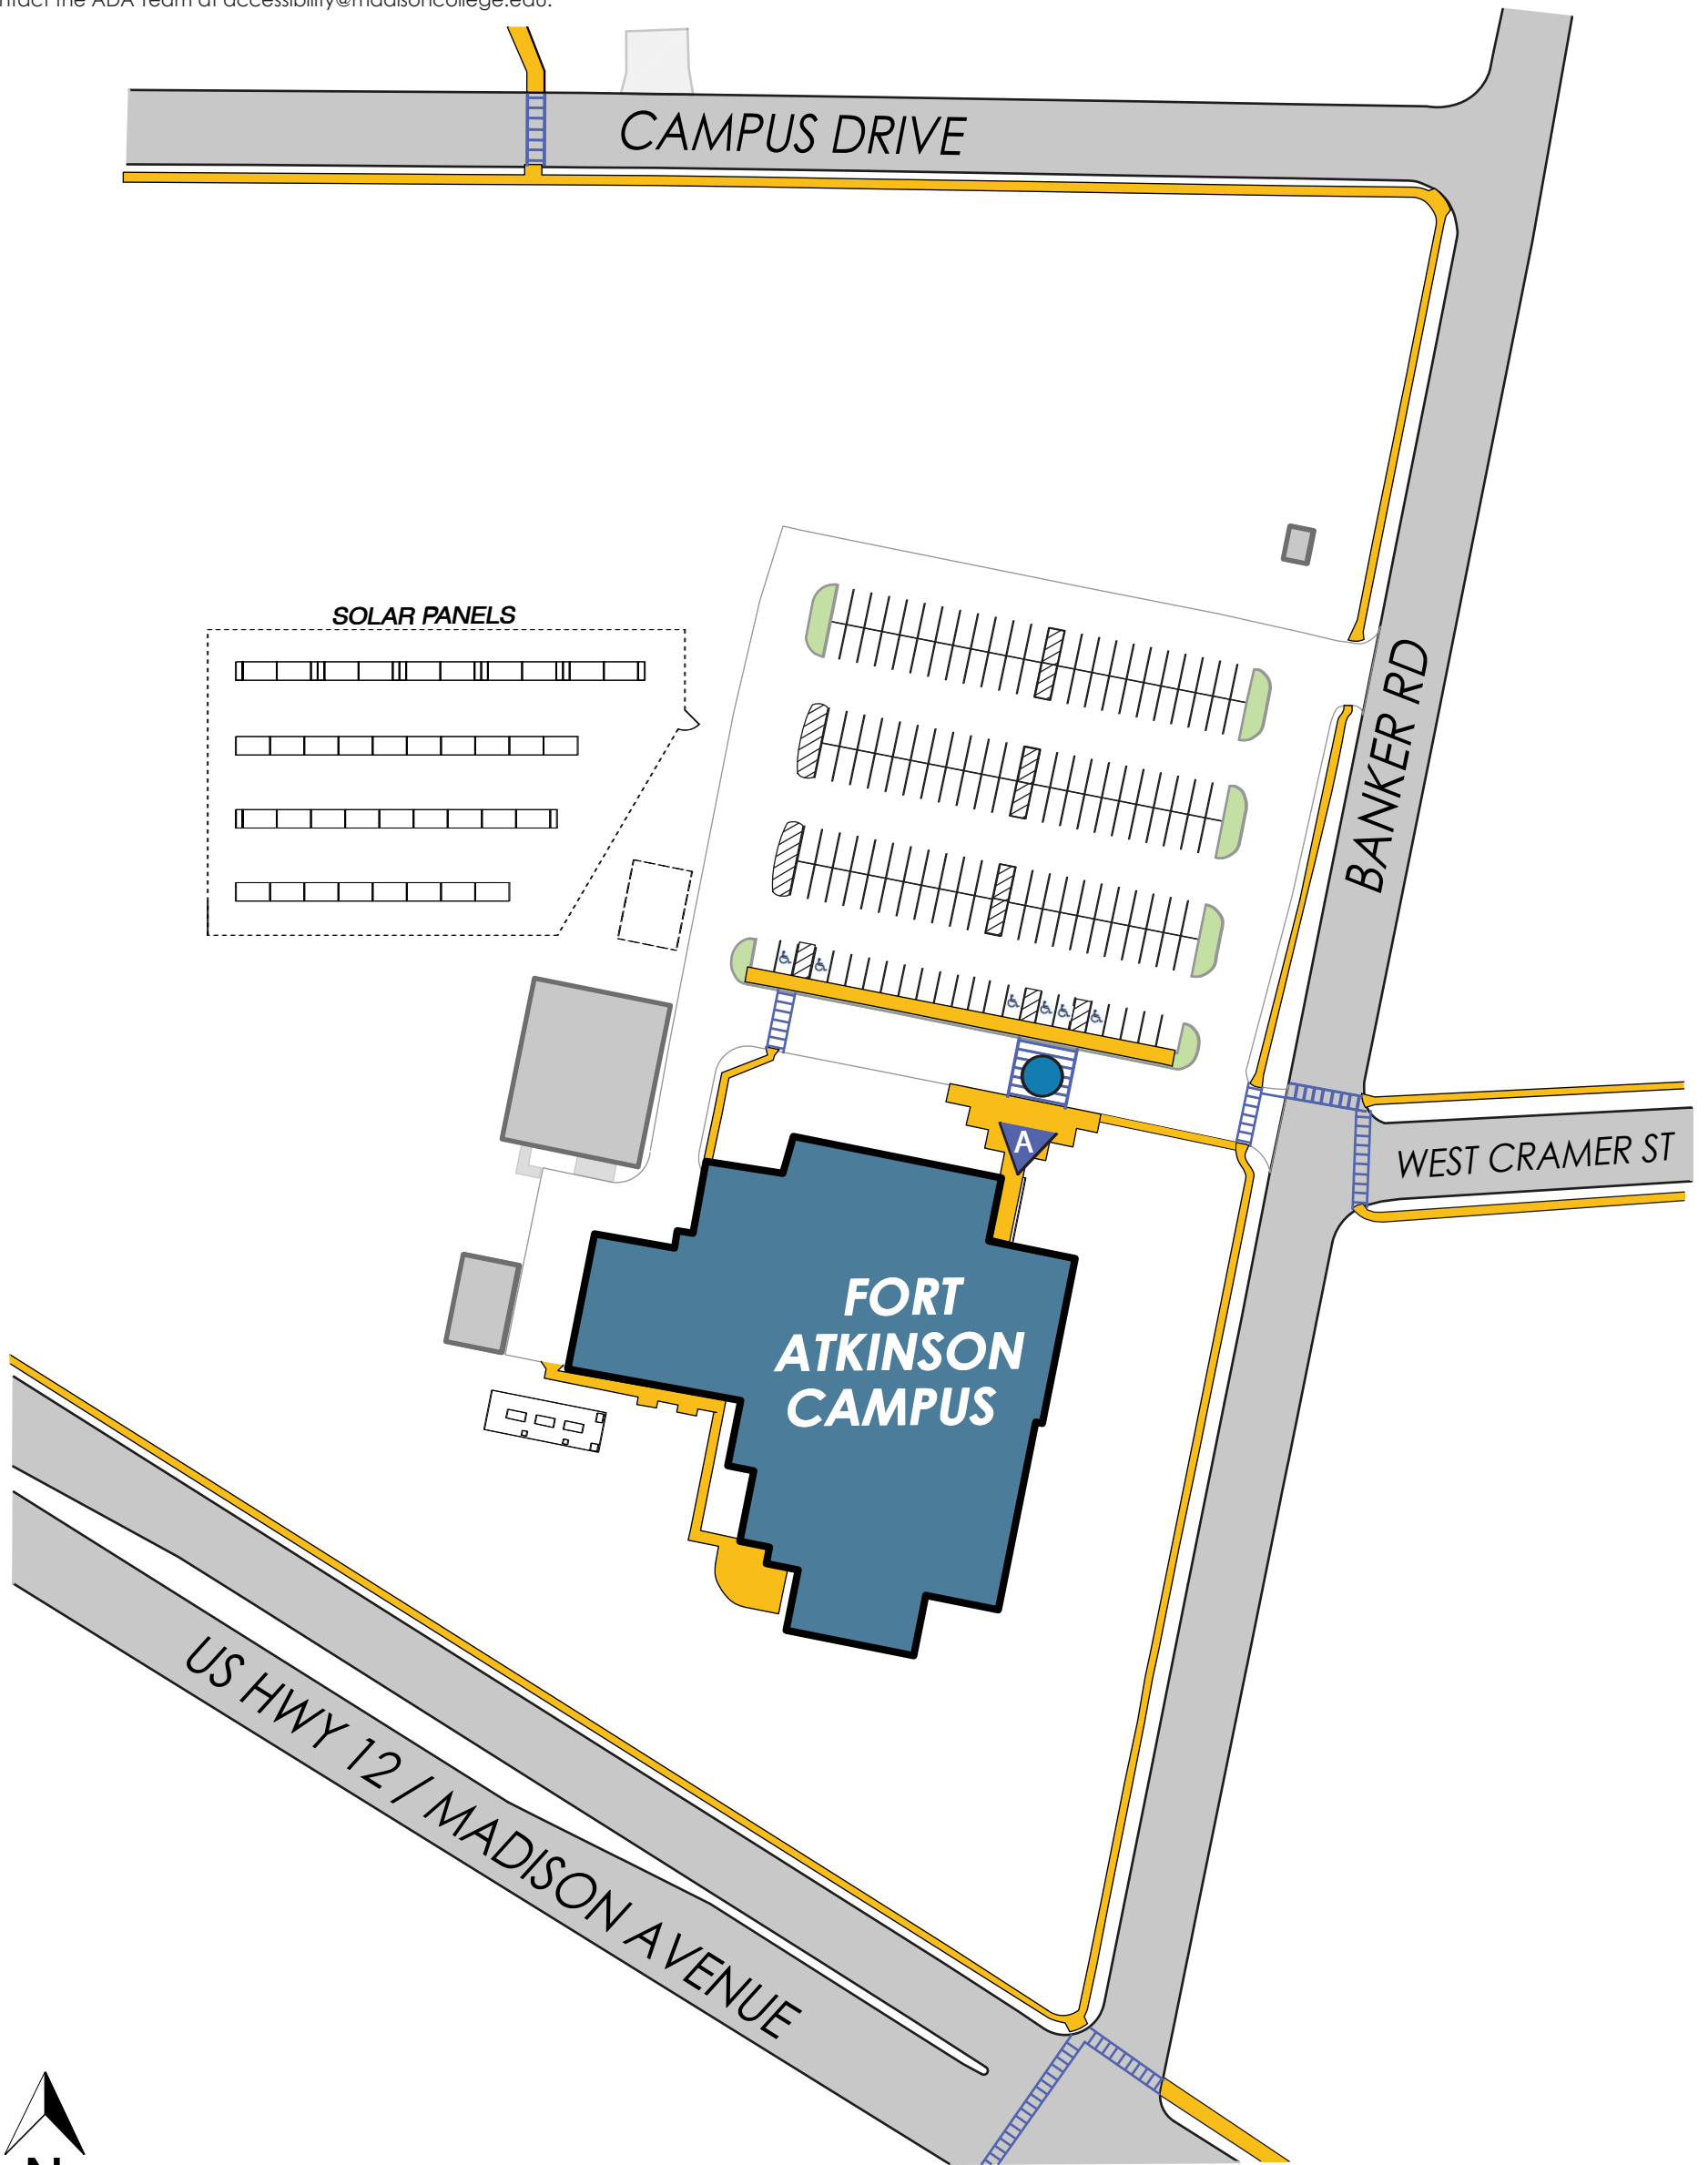

Fort Atkinson Campus Wayfinding Map

827 Banker Rd. Fort Atkinson, WI 53538
(920) 568-7200
madisoncollege.edu

Accessibility Statement:

Madison College is committed to providing accessible and inclusive experiences for all users. If you need this content in an alternative format or require assistance, please contact the ADA Team at accessibility@madisoncollege.edu.

Legend

- | | | | |
|--|--|--|--------------------|
| | Accessible Entrance w/ Automatic Door Operator | | Accessible Walkway |
| | Accessible Drop off/ Pick up Location | | Accessible Parking |
| | Accessible Crosswalk | | |