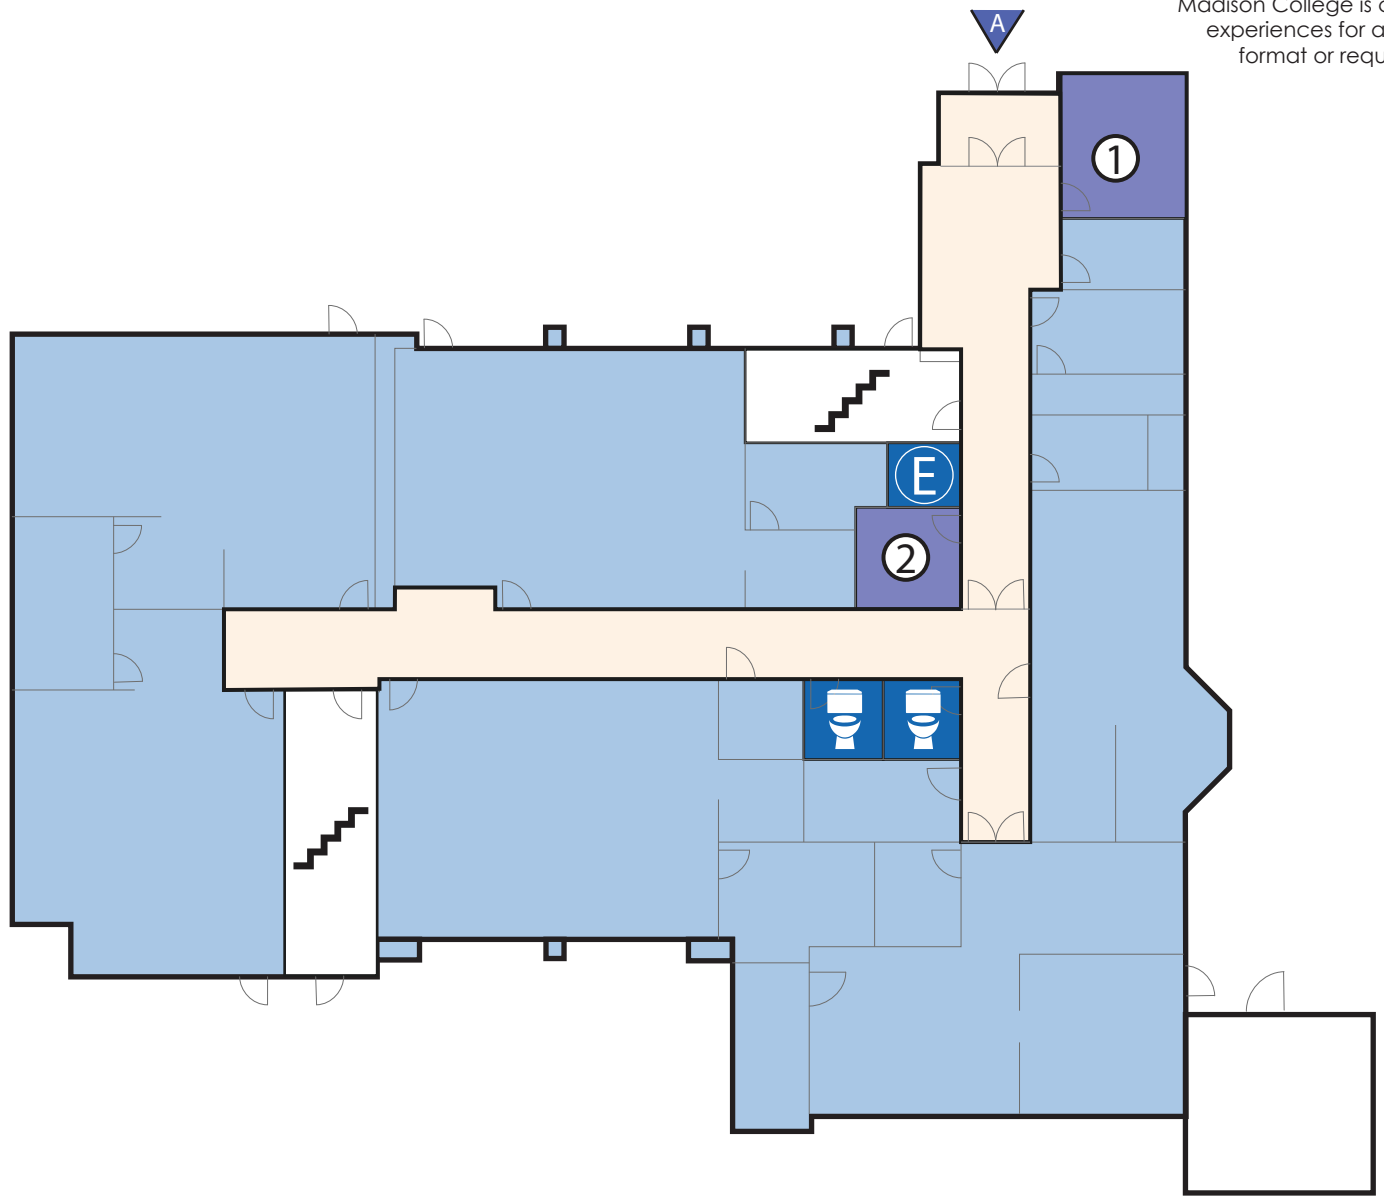

LEGEND

- Accessible Entrance w/ Automatic Door Operator
- Circulation
- Significant Spaces
- General Spaces
- Restroom
- Gender Neutral Restroom
- Stair
- Elevator

- ① Reception
  100
- ② Lactation Room
  105

Accessibility Statement:
Madison College is committed to providing accessible and inclusive experiences for all users. If you need this content in an alternative format or require assistance, please contact the ADA Team at accessibility@madisoncollege.edu.

MADISON
AREA | TECHNICAL
COLLEGE

First Floor
825 Badger Rd.
Madison, WI 53713
(608) 243-4200
madisoncollege.edu
Child Care