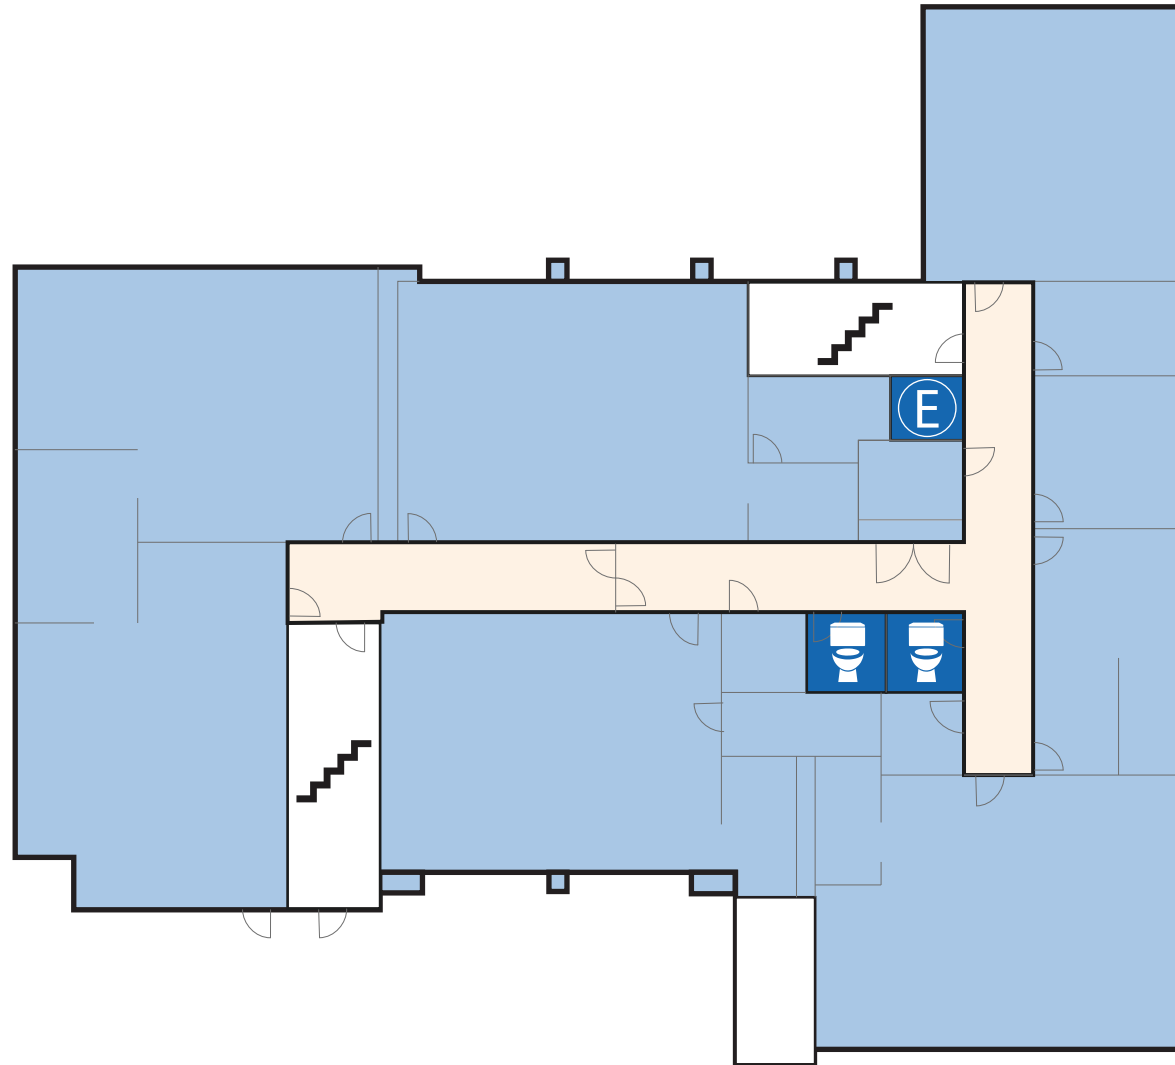

LEGEND

 Accessible Entrance
w/ Automatic Door Operator

 Gender Neutral Restroom

 Circulation

 Stair

 General Spaces

 Elevator

Accessibility Statement:
Madison College is committed to providing accessible and inclusive experiences for all users. If you need this content in an alternative format or require assistance, please contact the ADA Team at accessibility@madisoncollege.edu.