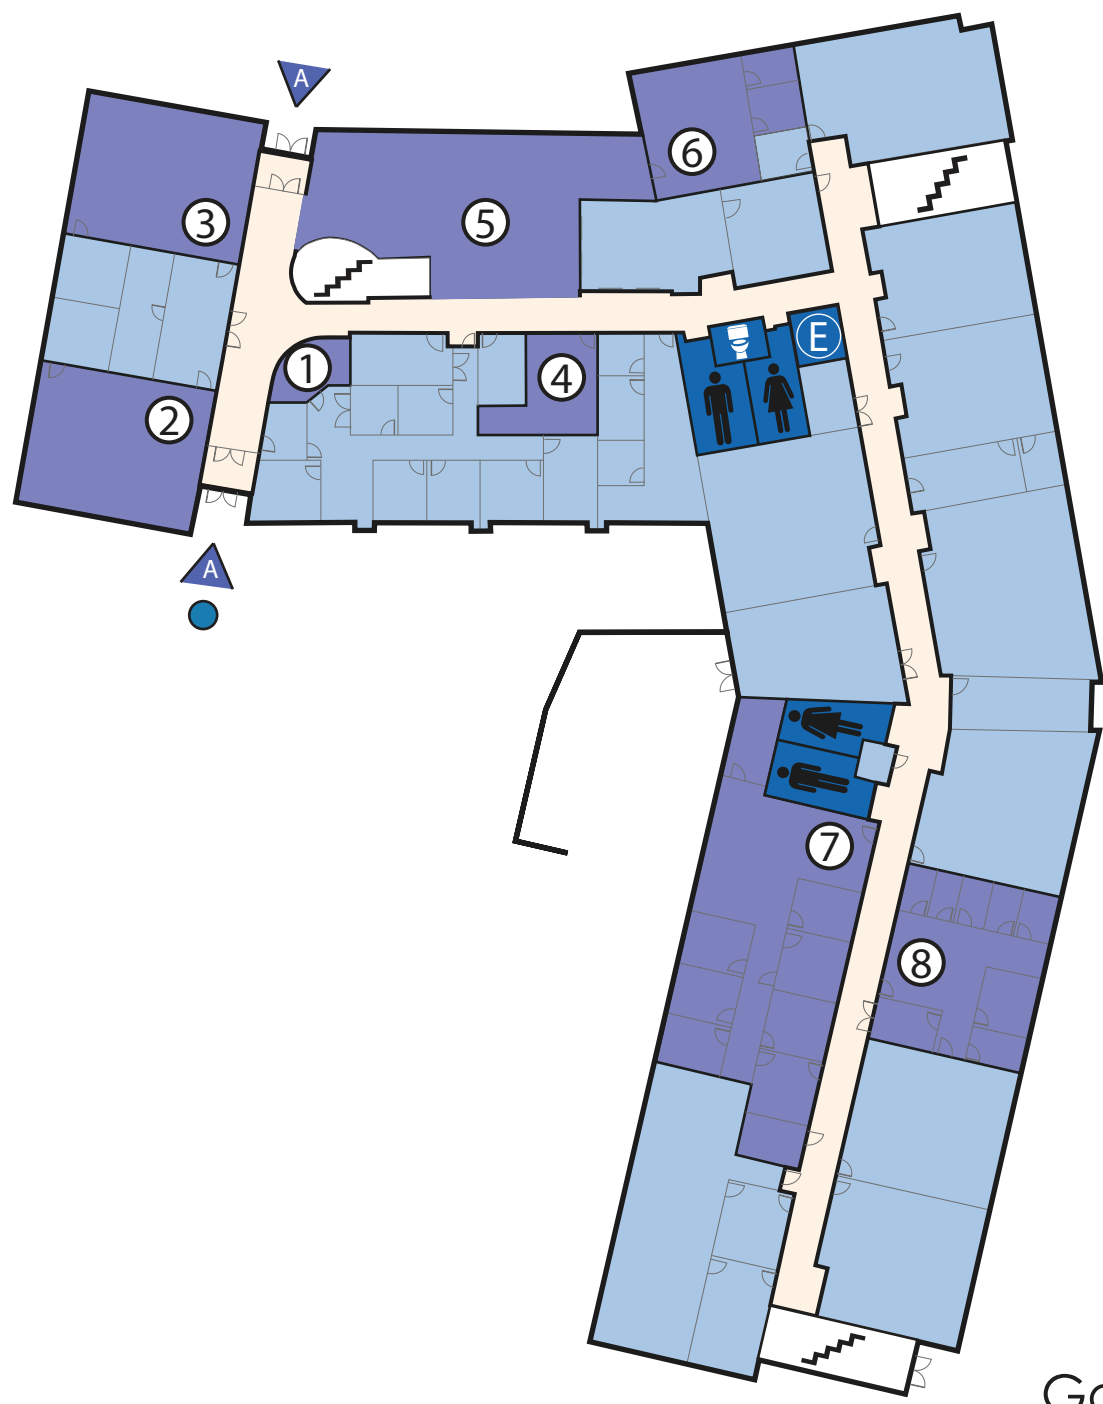

# LEGEND

-  Accessible Entrance w/ Automatic Door Operator
-  Accessible Drop off/ Pick up Location
-  Circulation
-  Significant Spaces
-  Classrooms
-  Restroom
-  Gender Neutral Restroom
-  Stair
-  Elevator

-  Welcome Center/ Service Desk 105A
-  Student Achievement Center 100A
-  Library 100B
-  Student Life 109
-  Cafe 106
-  RISE/TRIO 112
-  School of Academic Advancement 127
-  Testing 130

**Accessibility Statement:**  
 Madison College is committed to providing accessible and inclusive experiences for all users. If you need this content in an alternative format or require assistance, please contact the ADA Team at [accessibility@madisoncollege.edu](mailto:accessibility@madisoncollege.edu).