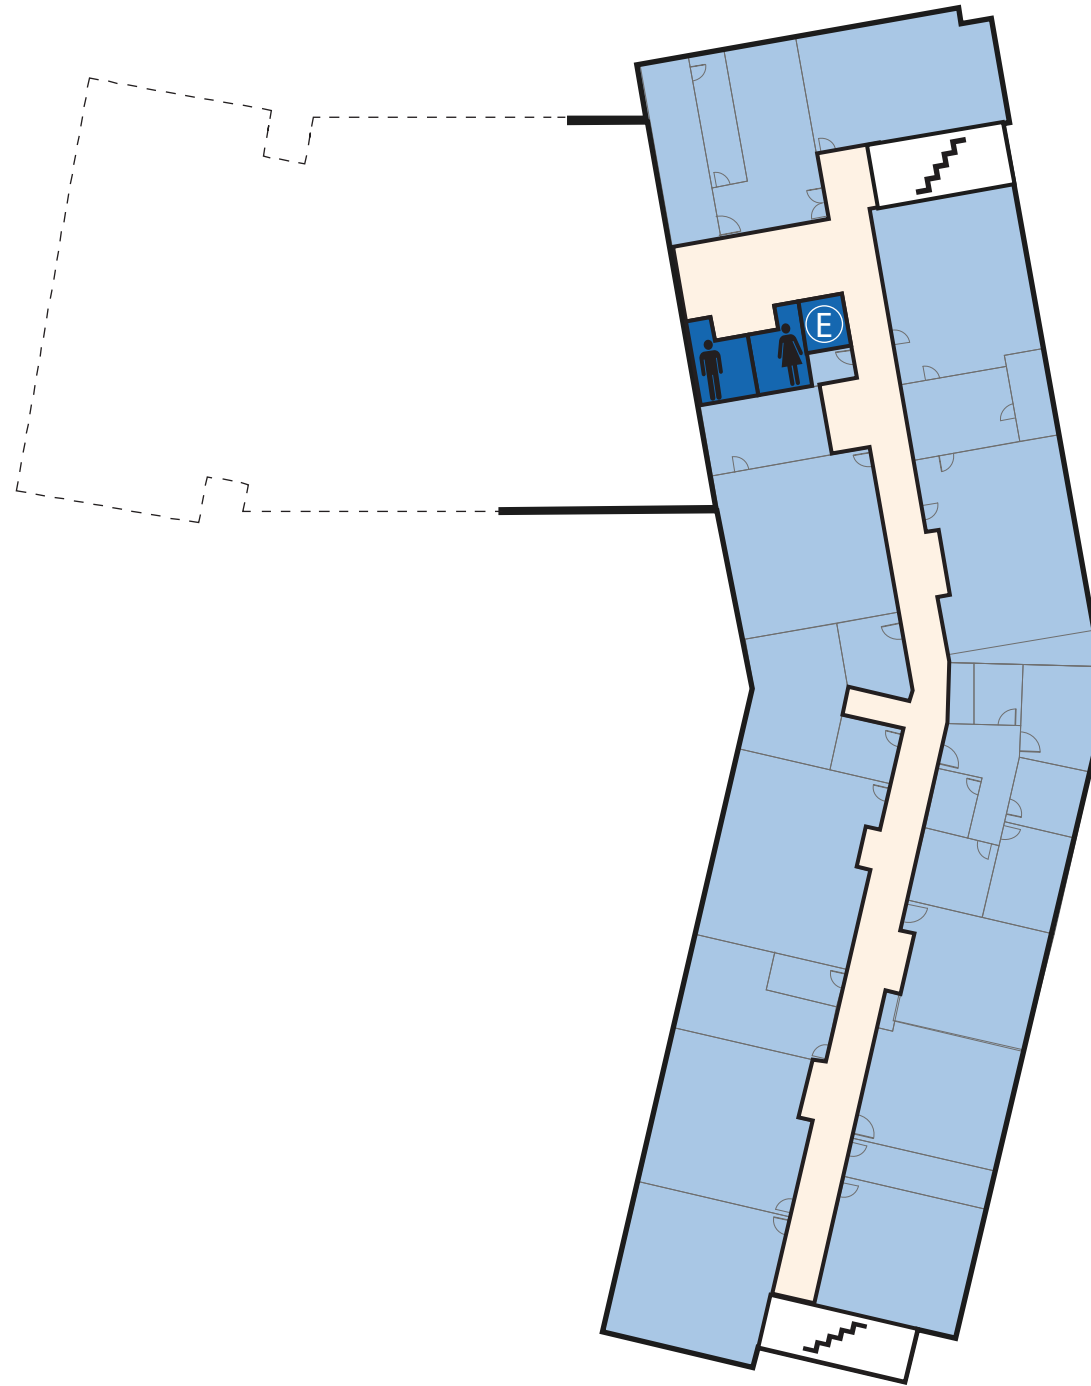

LEGEND

- Circulation
- Significant Spaces
- Classrooms
- Restroom
- Stair
- Elevator

Accessibility Statement:
Madison College is committed to providing accessible and inclusive experiences for all users. If you need this content in an alternative format or require assistance, please contact the ADA Team at accessibility@madisoncollege.edu.

MADISON
AREA | TECHNICAL
COLLEGE

Garden Level

2429 Perry St.
Madison, WI 53713
(608) 243-4200
madisoncollege.edu

Goodman South Campus