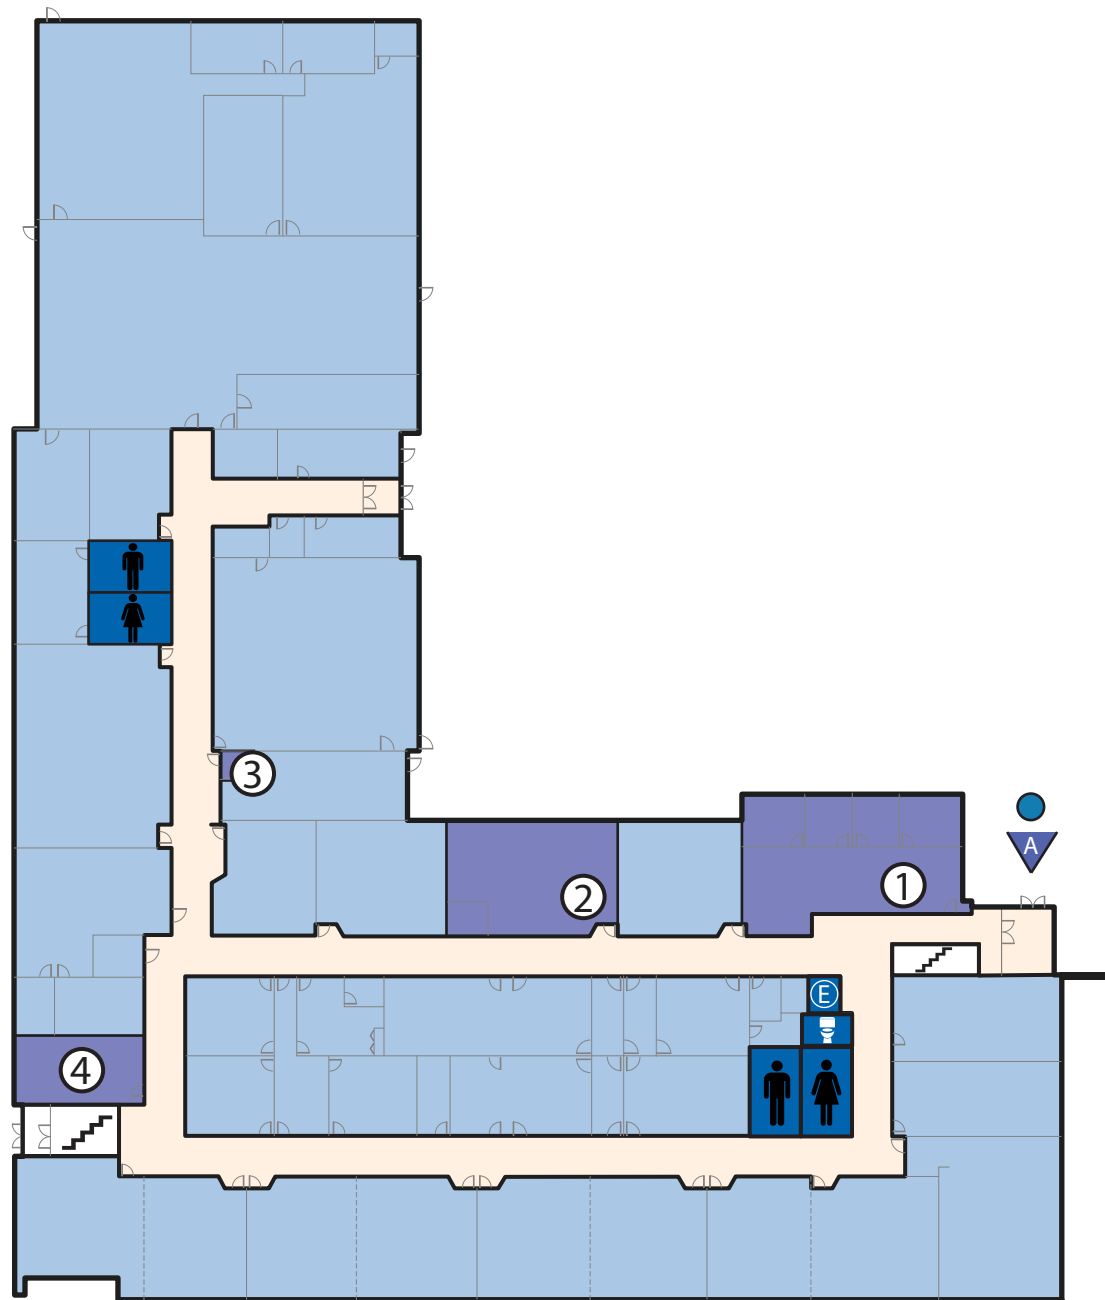

LEGEND

-  Accessible Entrance w/ Automatic Door Operator
-  Accessible Drop off/ Pick up Location
-  Circulation
-  Significant Spaces
-  Classrooms
-  Restroom
-  Gender Neutral Restroom
-  Stair
-  Elevator

- ① Administration Office
100
- ② Student Lounge
148
- ③ Lactation Room
170
- ④ Student Breakroom
139

Accessibility Statement:
 Madison College is committed to providing accessible and inclusive experiences for all users. If you need this content in an alternative format or require assistance, please contact the ADA Team at accessibility@madisoncollege.edu.