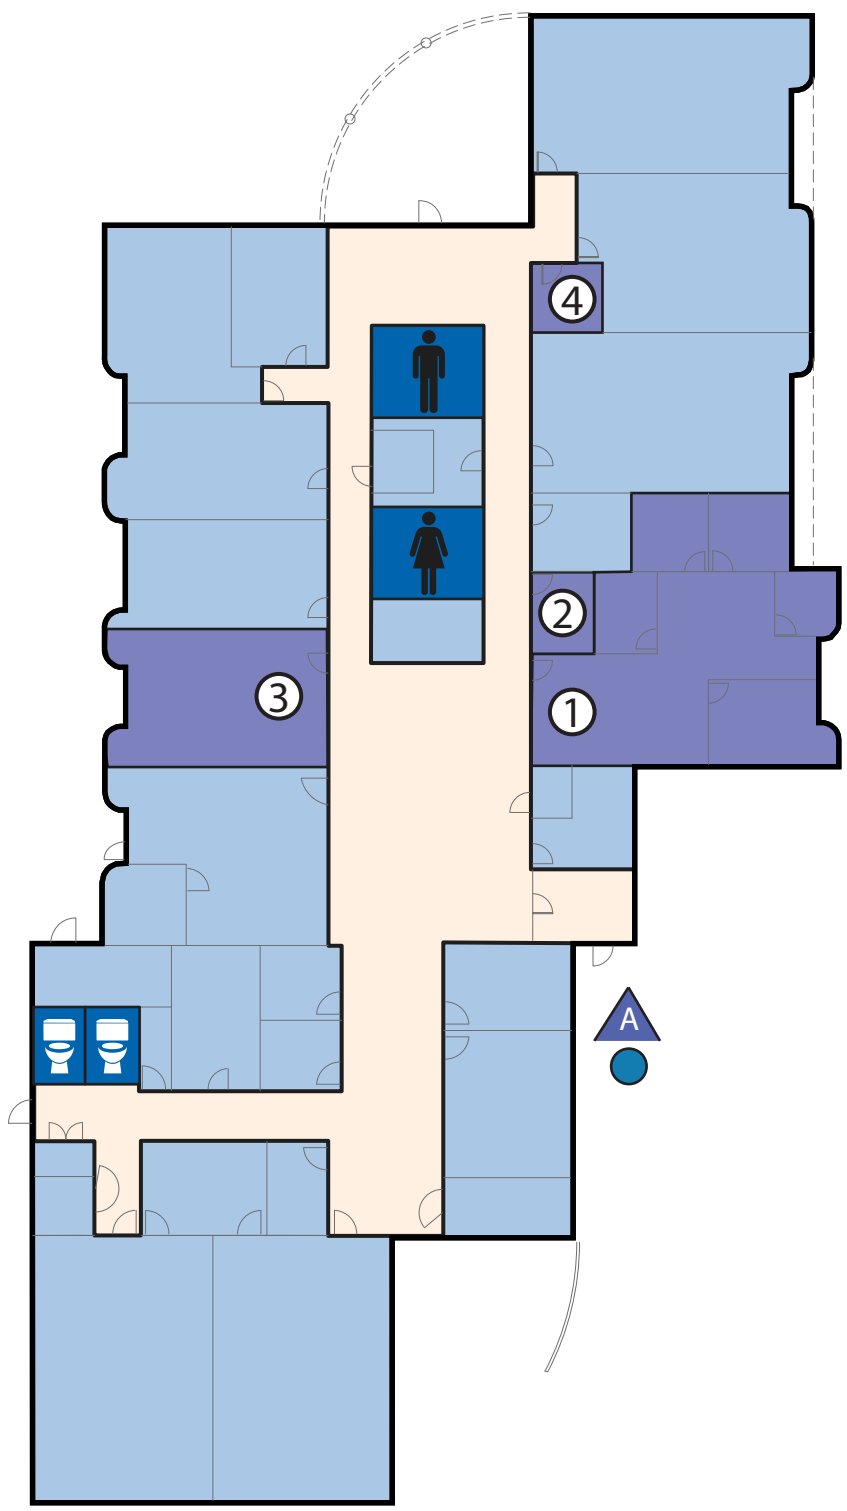

LEGEND

- Accessible Entrance w/ Automatic Door Operator
- Accessible Drop off/ Pick up Location
- Circulation
- Significant Spaces
- Classrooms
- Restroom
- Gender Neutral Restroom

- ① Welcome Center
100
- ② Lactation Room
100F
- ③ Library
107
- ④ Testing
103A