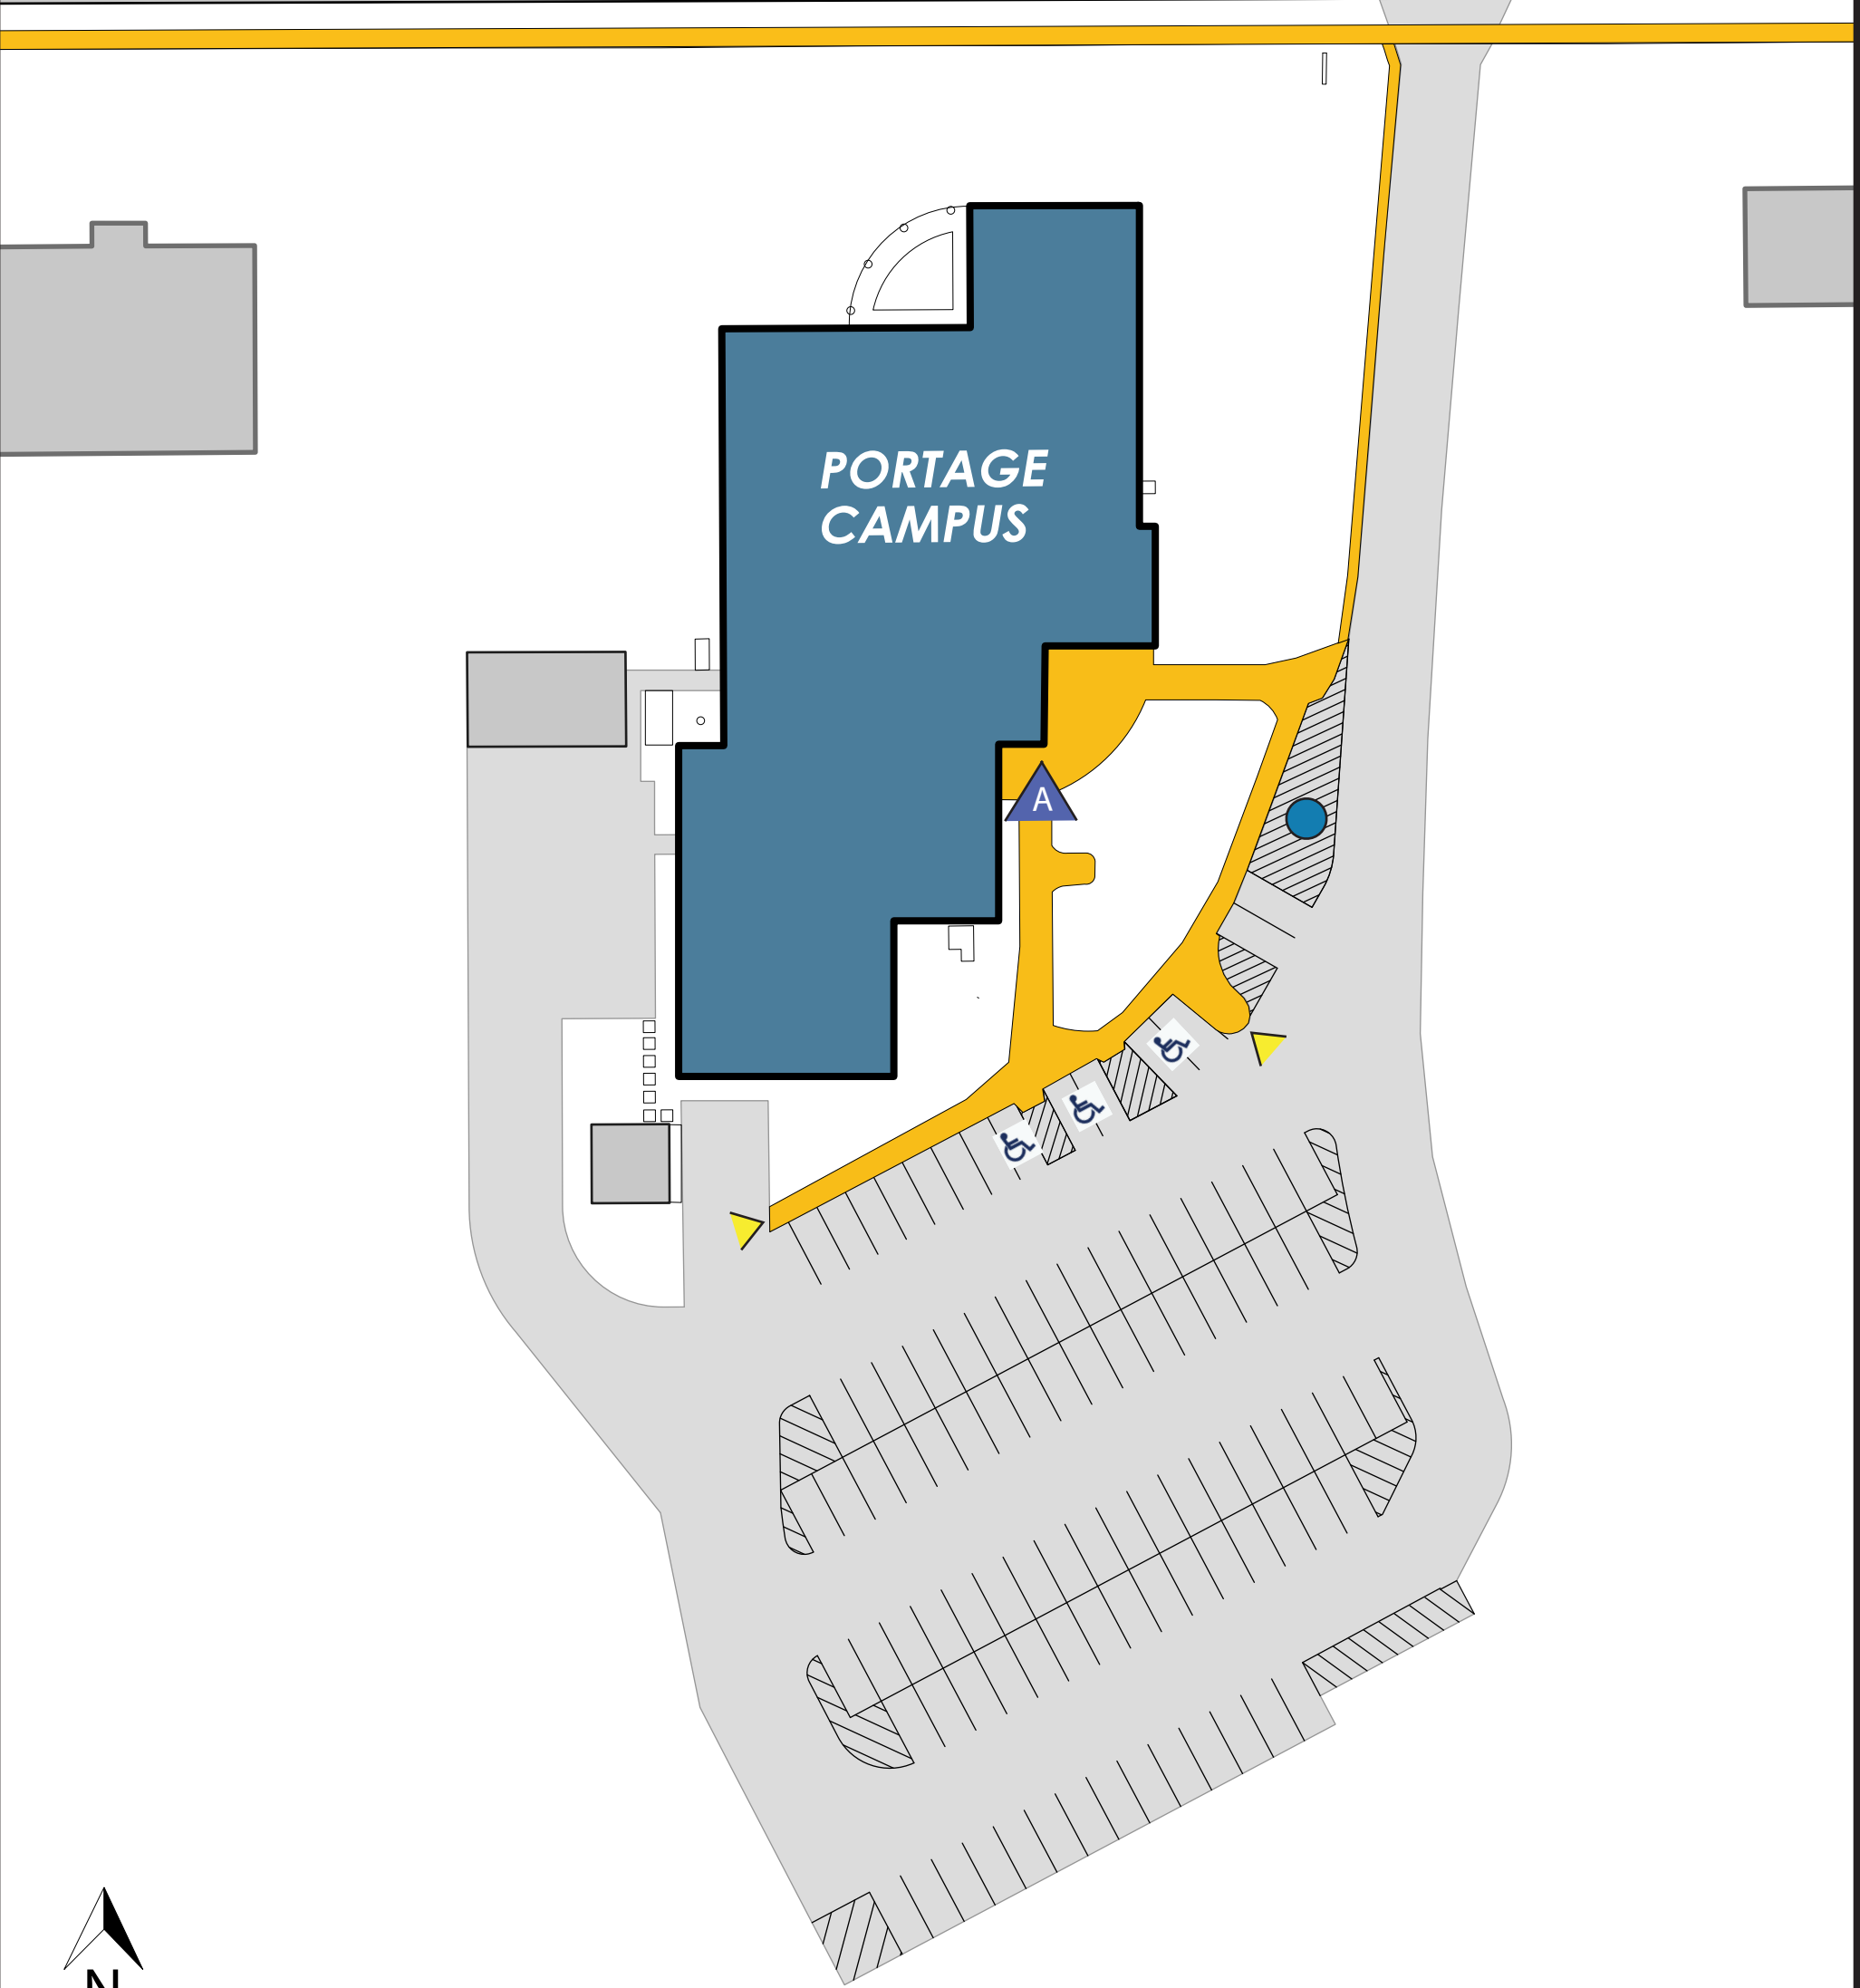

Portage Campus Wayfinding Map

3330 W Collins St. Portage, WI 53901
(608) 745-3100
madisoncollege.edu

Accessibility Statement:

Madison College is committed to providing accessible and inclusive experiences for all users. If you need this content in an alternative format or require assistance, please contact the ADA Team at accessibility@madisoncollege.edu.

WEST COLLINS STREET

Legend

- | | |
|--|--------------------|
| Accessible Entrance w/ Automatic Door Operator | Accessible Walkway |
| Accessible Drop off/ Pick up Location | Accessible Ramp |
| Accessible Parking | |