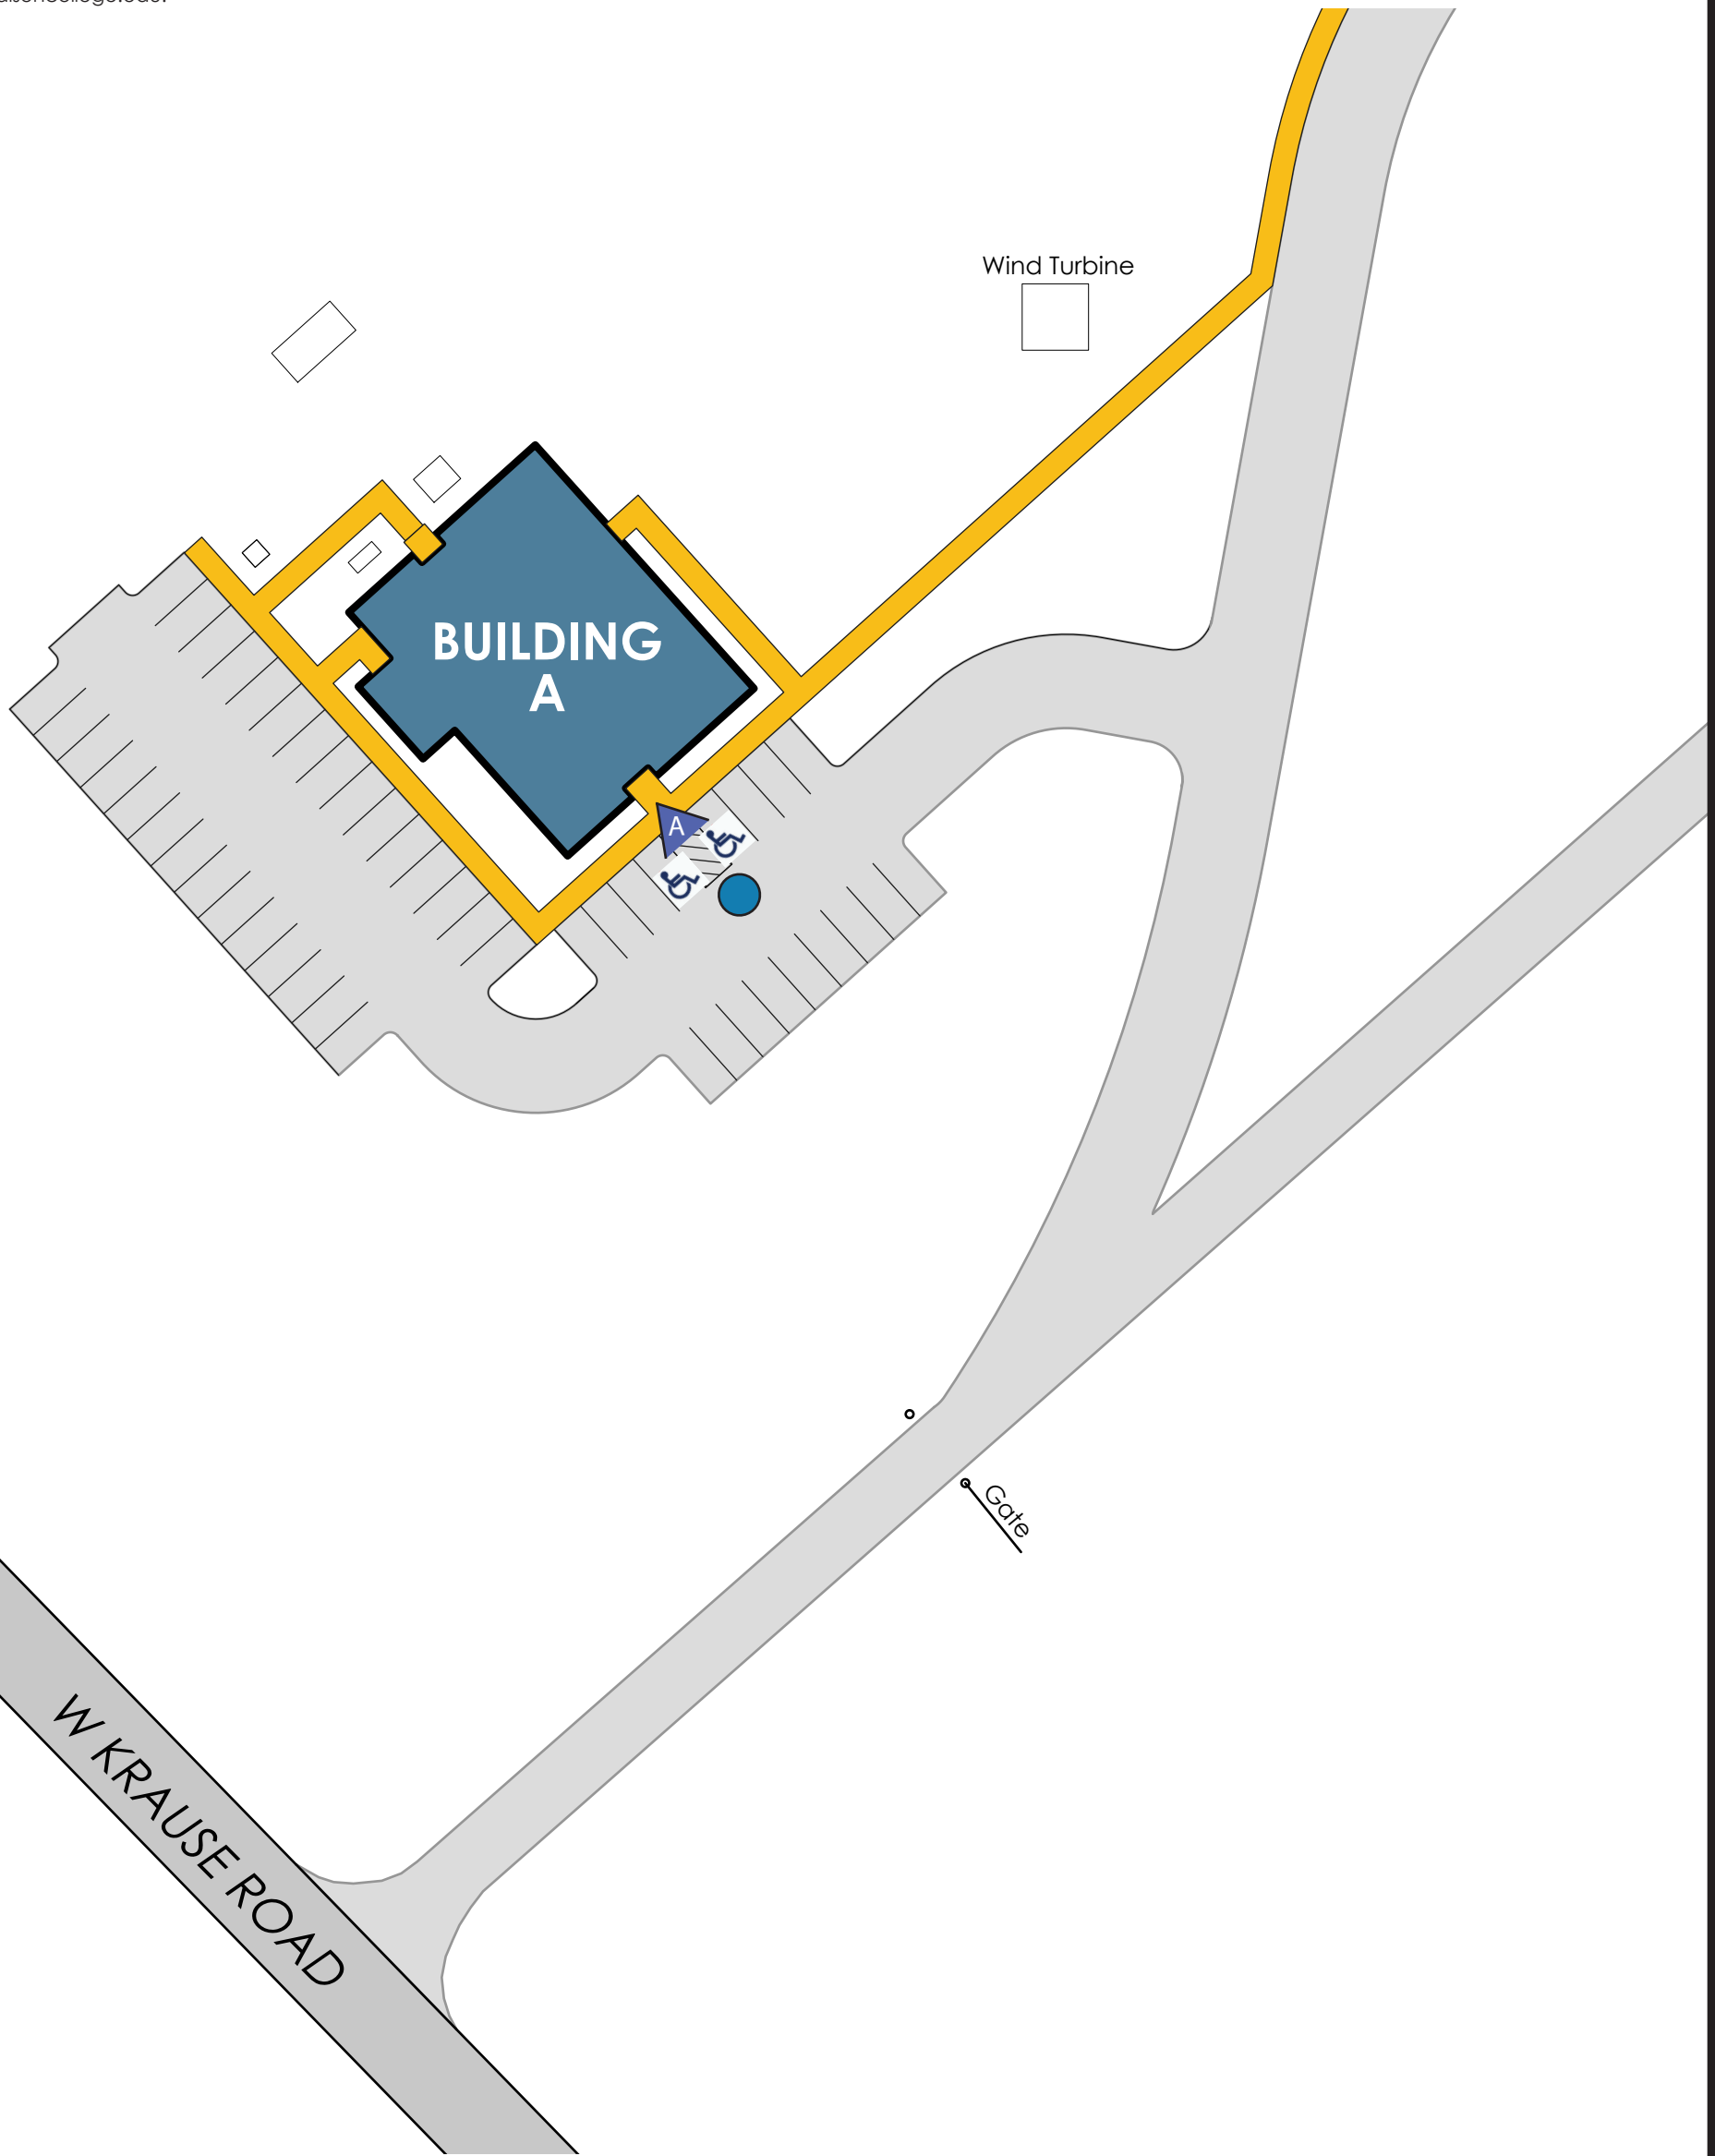

Public Safety Training Facility Wayfinding Map

W2140 Krause Rd, Columbus, WI 53925
(608) 246-6100
madisoncollege.edu

Accessibility Statement:

Madison College is committed to providing accessible and inclusive experiences for all users. If you need this content in an alternative format or require assistance, please contact the ADA Team at accessibility@madisoncollege.edu.

Legend

- | | |
|--|--------------------|
| Accessible Entrance w/ Automatic Door Operator | Accessible Walkway |
| Accessible Drop off/ Pick up Location | Accessible Parking |

MADISON
AREA | TECHNICAL
COLLEGE