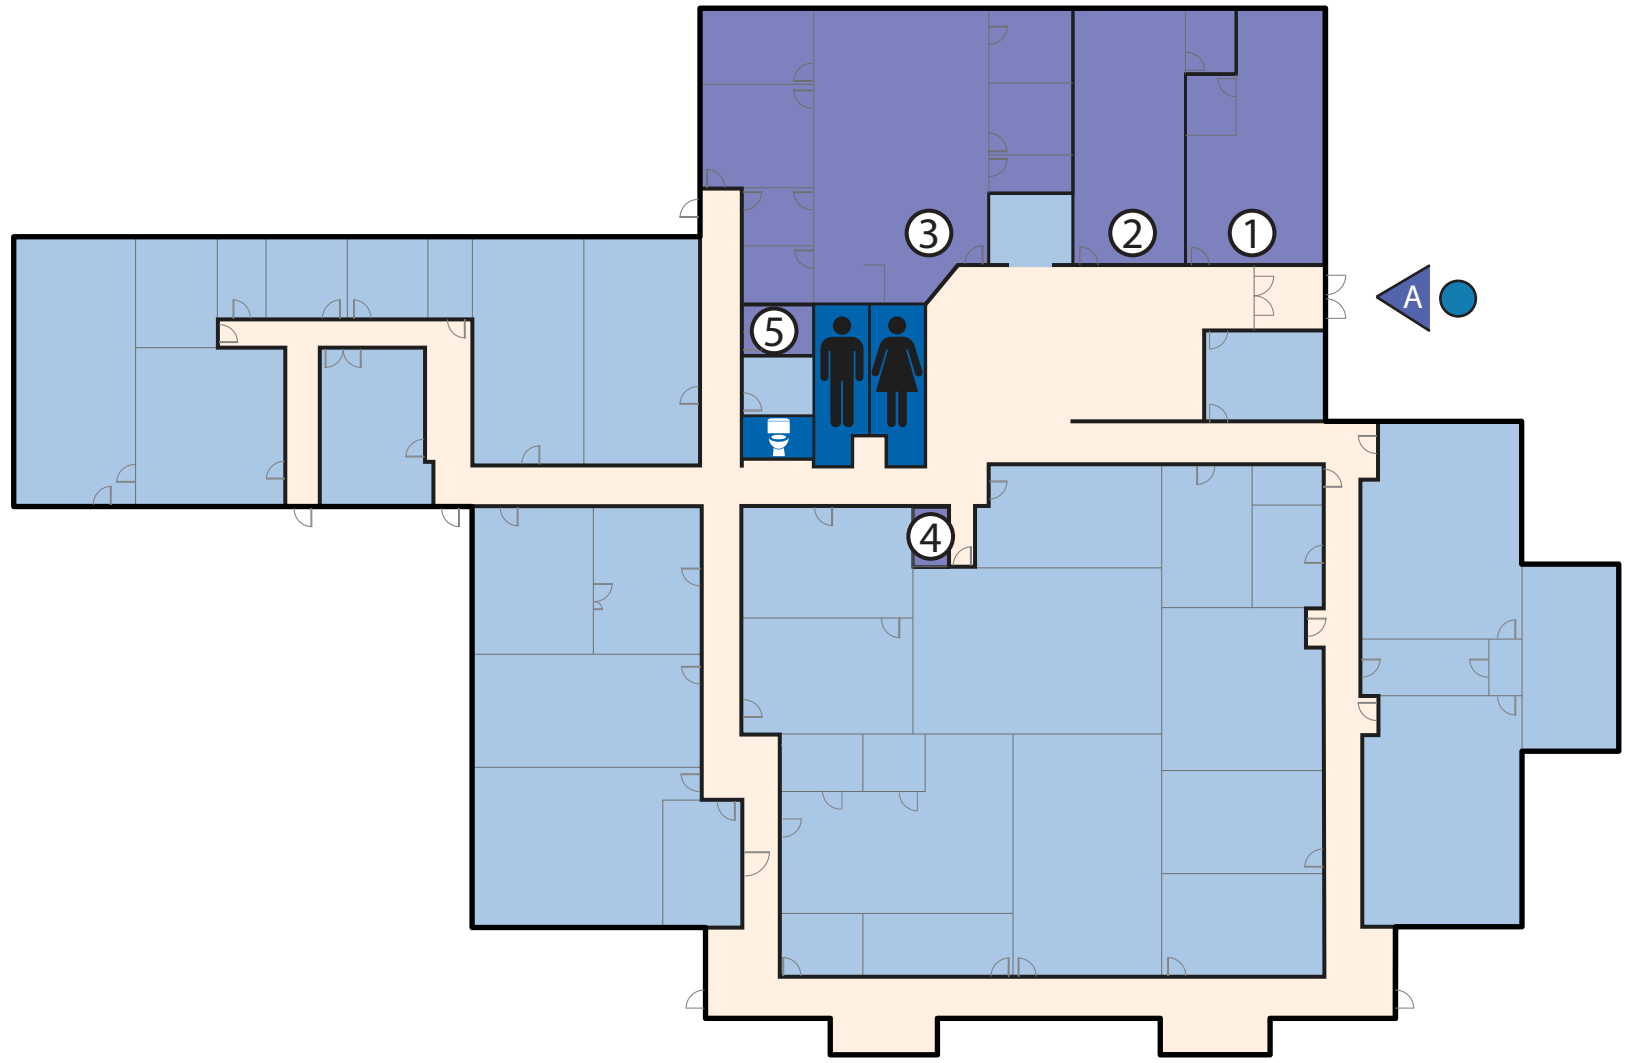

LEGEND

- Accessible Entrance w/ Automatic Door Operator
- Accessible Drop off/ Pick up Location
- Circulation
- Significant Spaces
- Classrooms
- Restroom
- Gender Neutral Restroom

- ① Library 100
- ② Student Achievement Center 102
- ③ Administration 110
- ④ Testing 113
- ⑤ Lactation Room 170

MADISON
AREA | TECHNICAL
COLLEGE

First Floor

300 Alexander Ave
Reedsburg, WI 53959
(608) 524-7800
Deaf/hh: use 711 (relay)
madisoncollege.edu

Reedsburg Campus