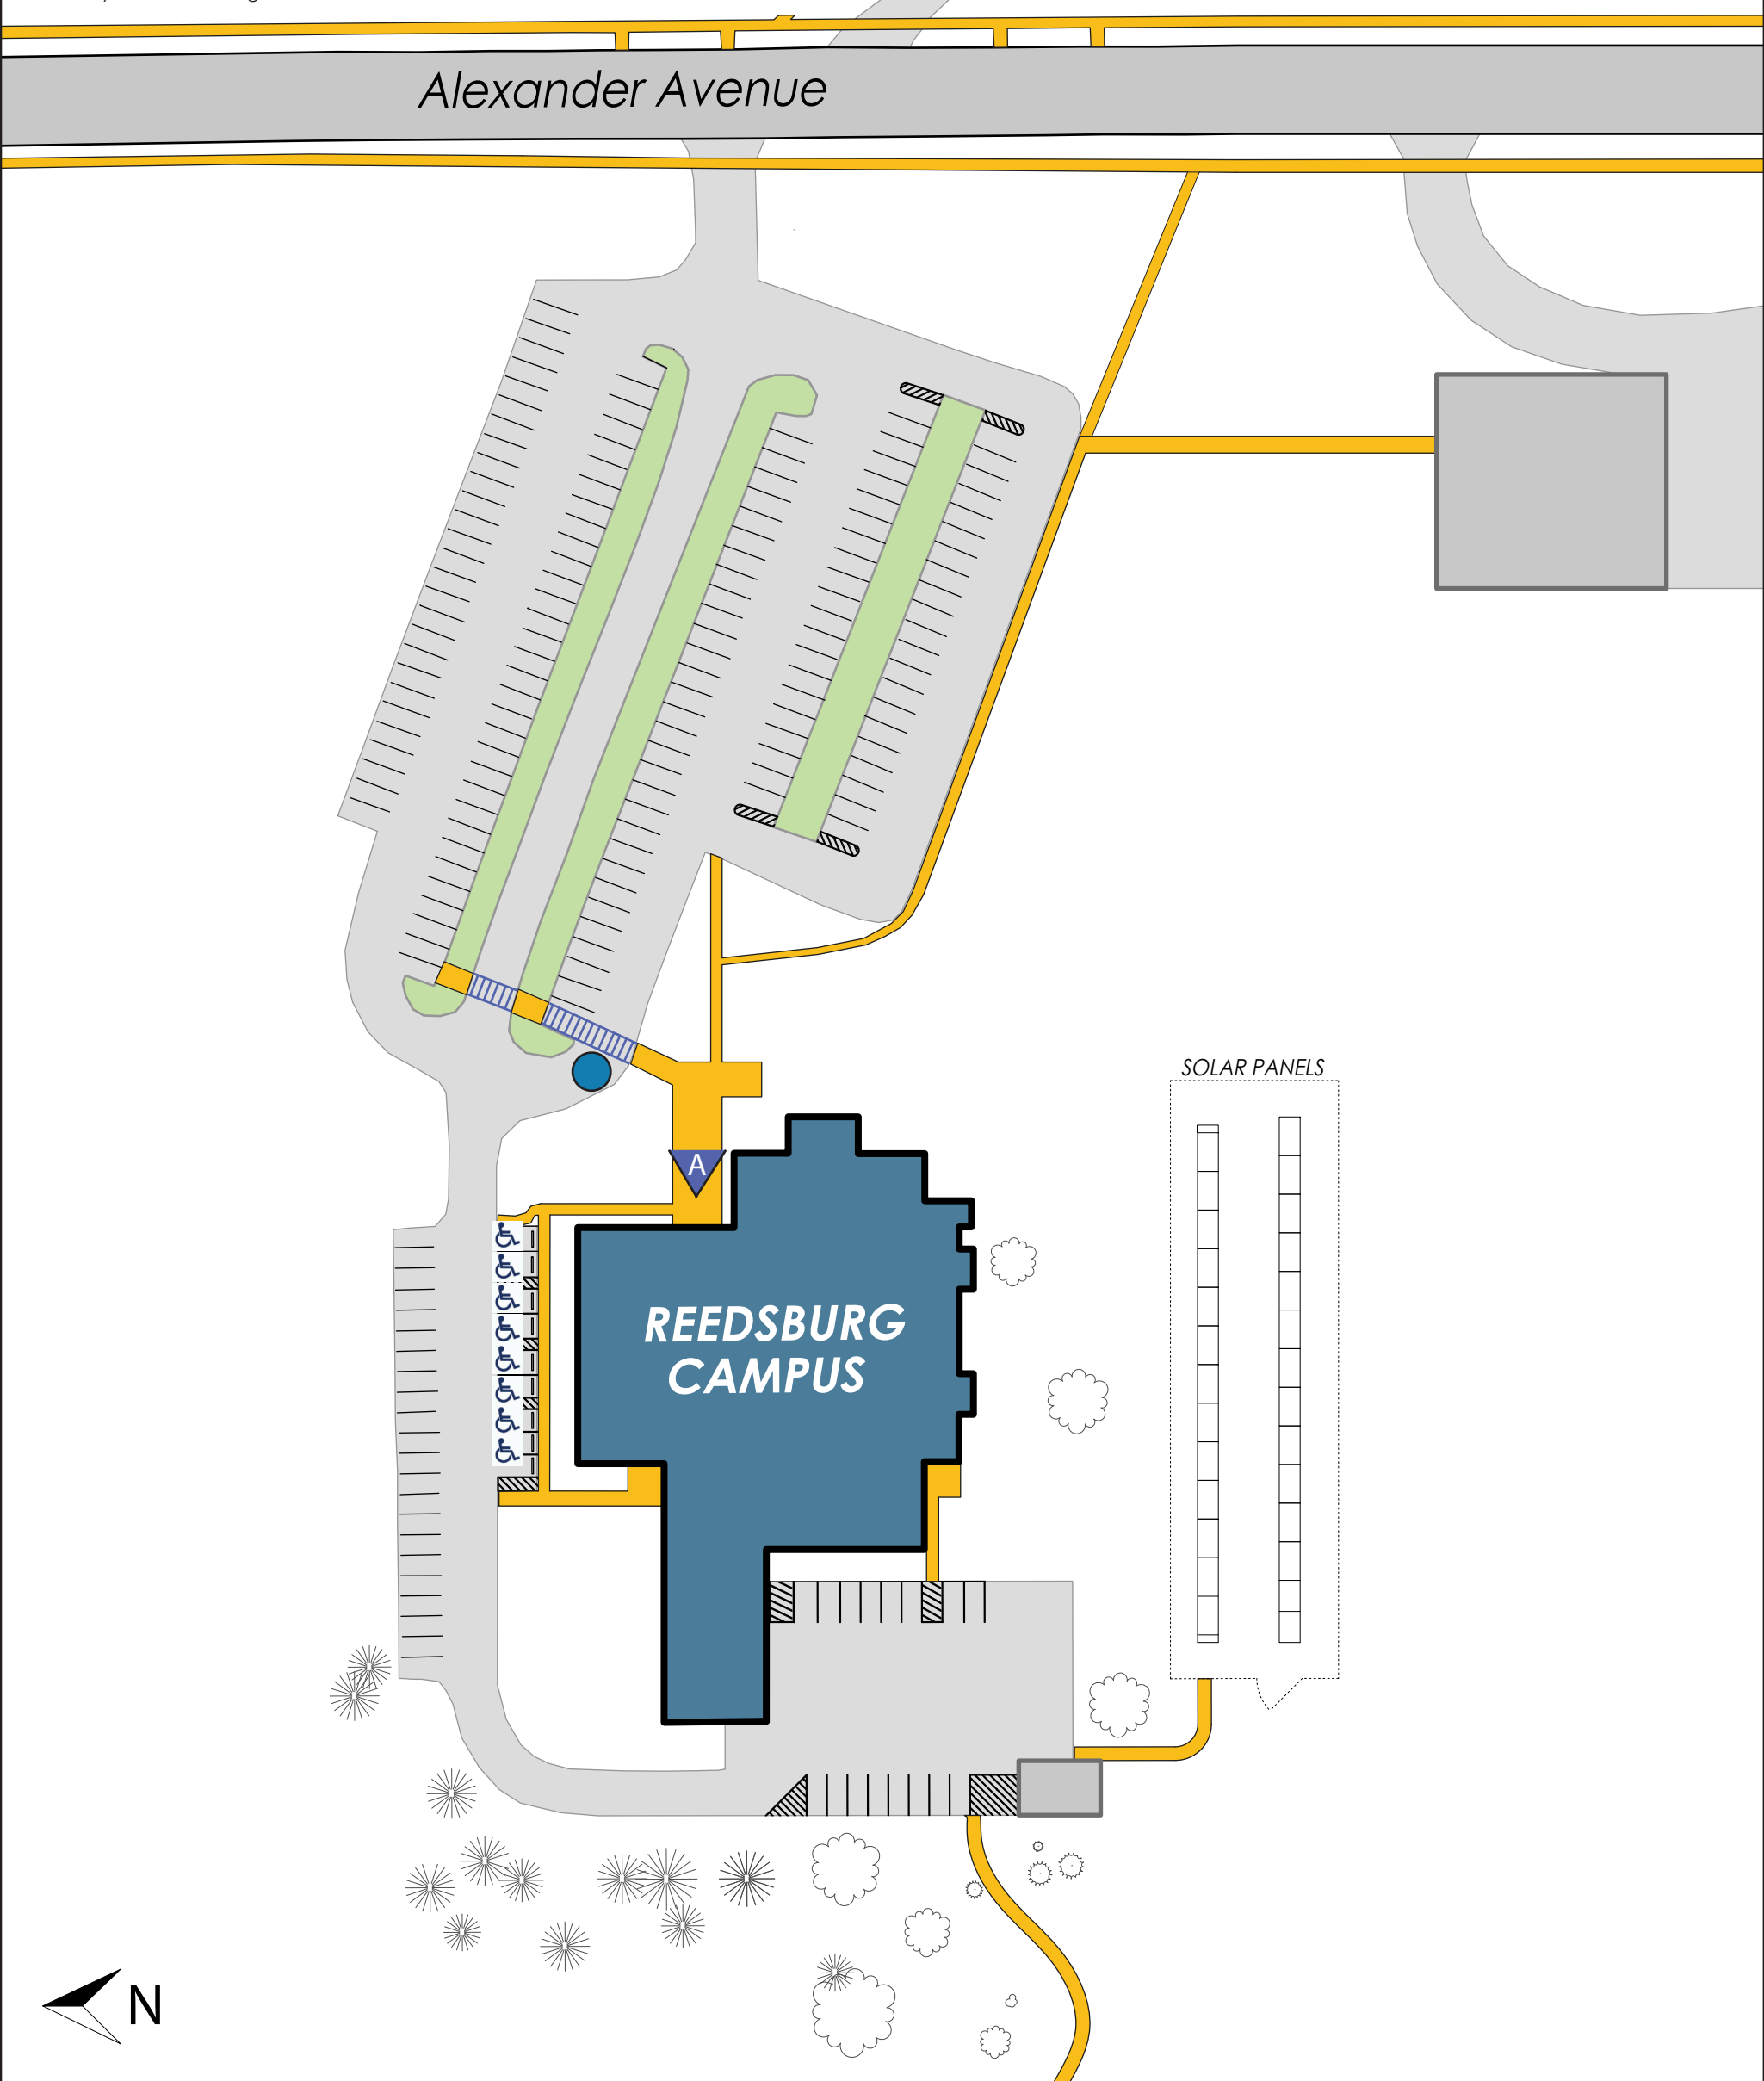

# Reedsburg Campus Wayfinding Map

300 Alexander Ave. Reedsburg, WI 53959  
(608) 524-7800  
madisoncollege.edu

## Legend

- Accessible Entrance w/ Automatic Door Operator
- Accessible Drop off/ Pick up Location
- Accessible Crosswalk
- Accessible Walkways
- Accessible Parking

**MADISON**  
AREA | TECHNICAL  
**COLLEGE**