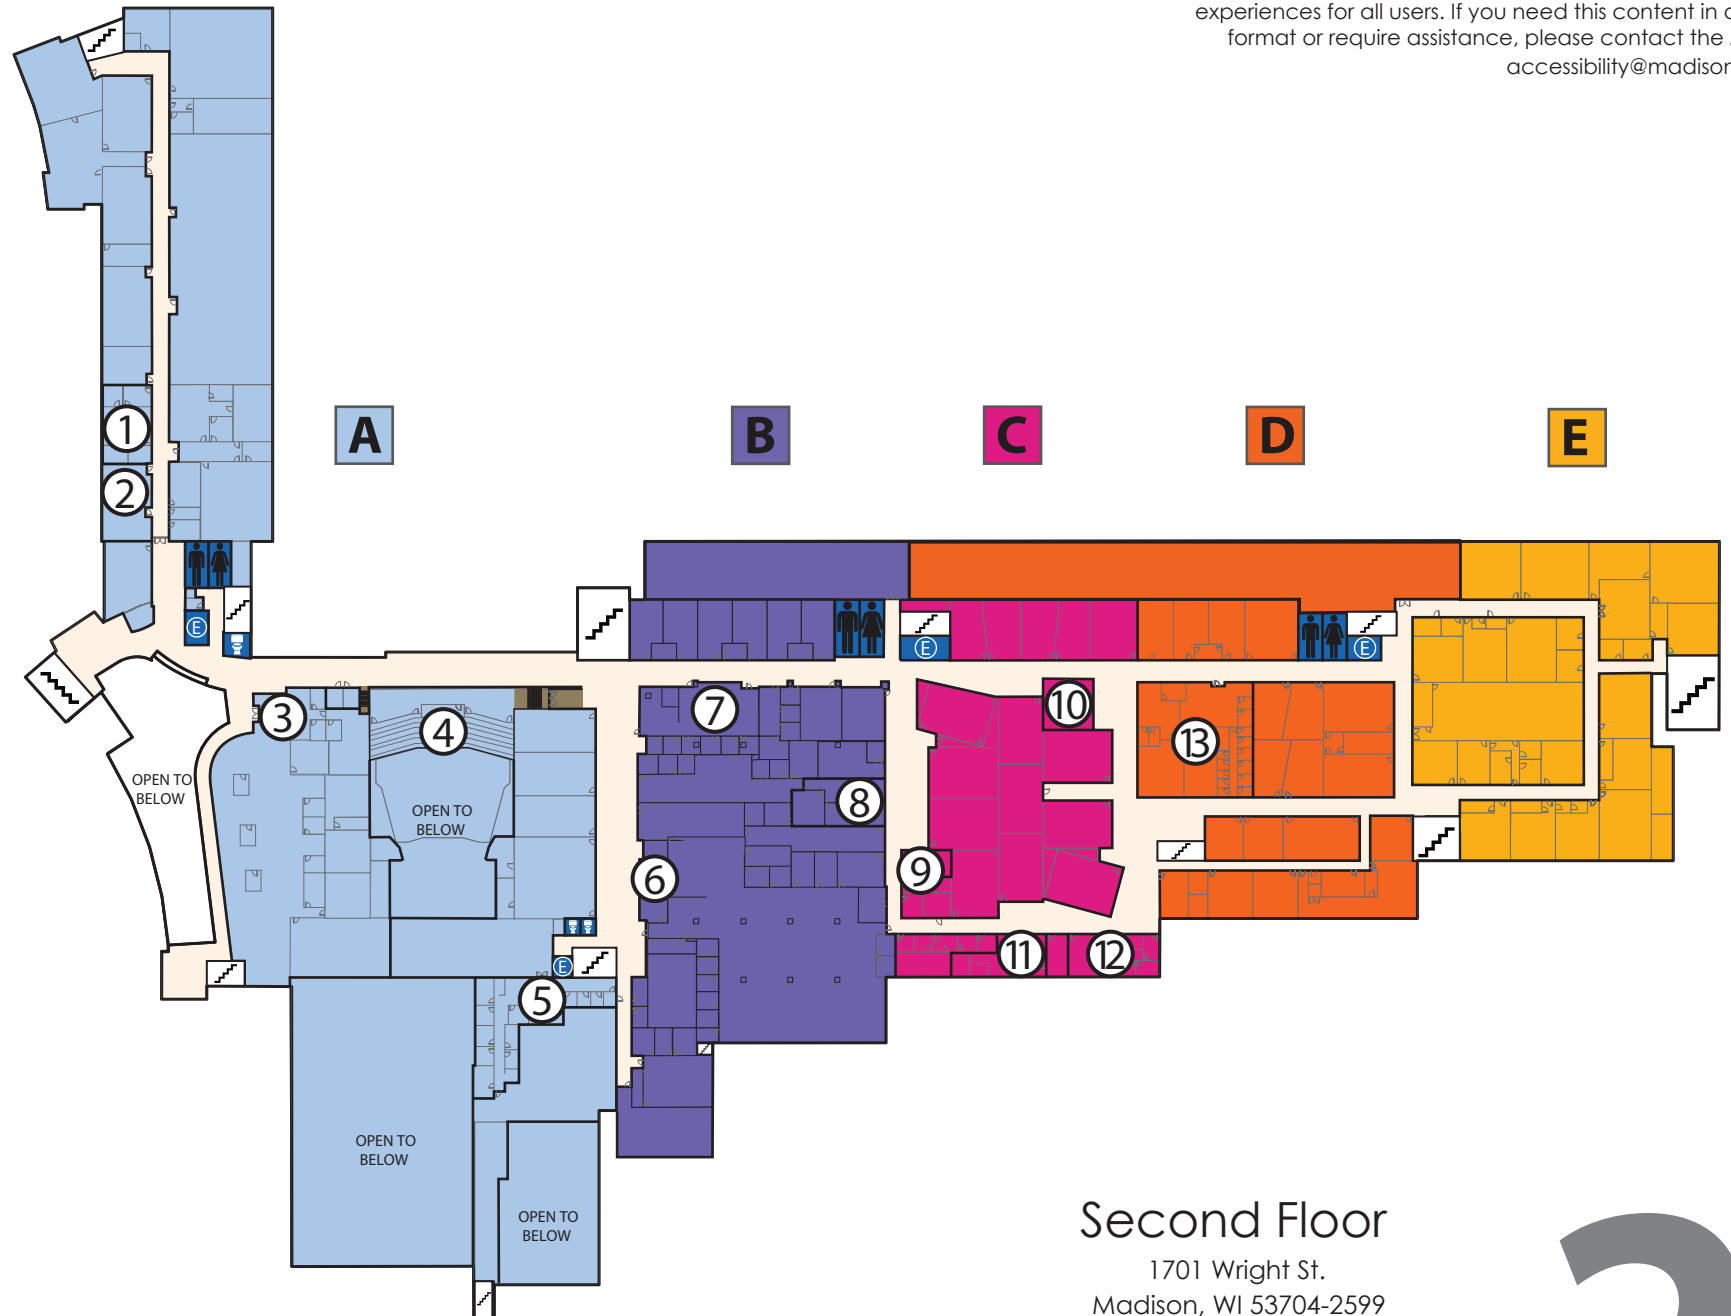

**LEGEND**

-  Barrier (Non-Accessible)
-  Circulation
-  Stair
-  Elevator
-  Restroom
-  Gender Neutral Restroom

- ① Technologies and Trades Office  
A2105
- ② Science, Technology, Engineering, and Mathematics Center (STEM)  
A2101
- ③ Student Achievement Center  
A2000
- ④ Mitby Theater Balcony  
A2017
- ⑤ Athletic Offices  
A2051
- ⑥ Technology Services Help Desk  
B2210
- ⑦ Finance Office  
B2243
- ⑧ Center for Excellence of Teaching and Learning (CETL)  
B2275
- ⑨ Lactation Room  
C2410
- ⑩ Academic Advancement Office  
C2445
- ⑪ Engineering, Science, and Mathematics (ESM) Office  
C2429
- ⑫ Arts, Humanities, and Social Sciences (AHS)  
C2433
- ⑬ Testing & Assessment Services  
D2603

**Truax Main Building**

**2**