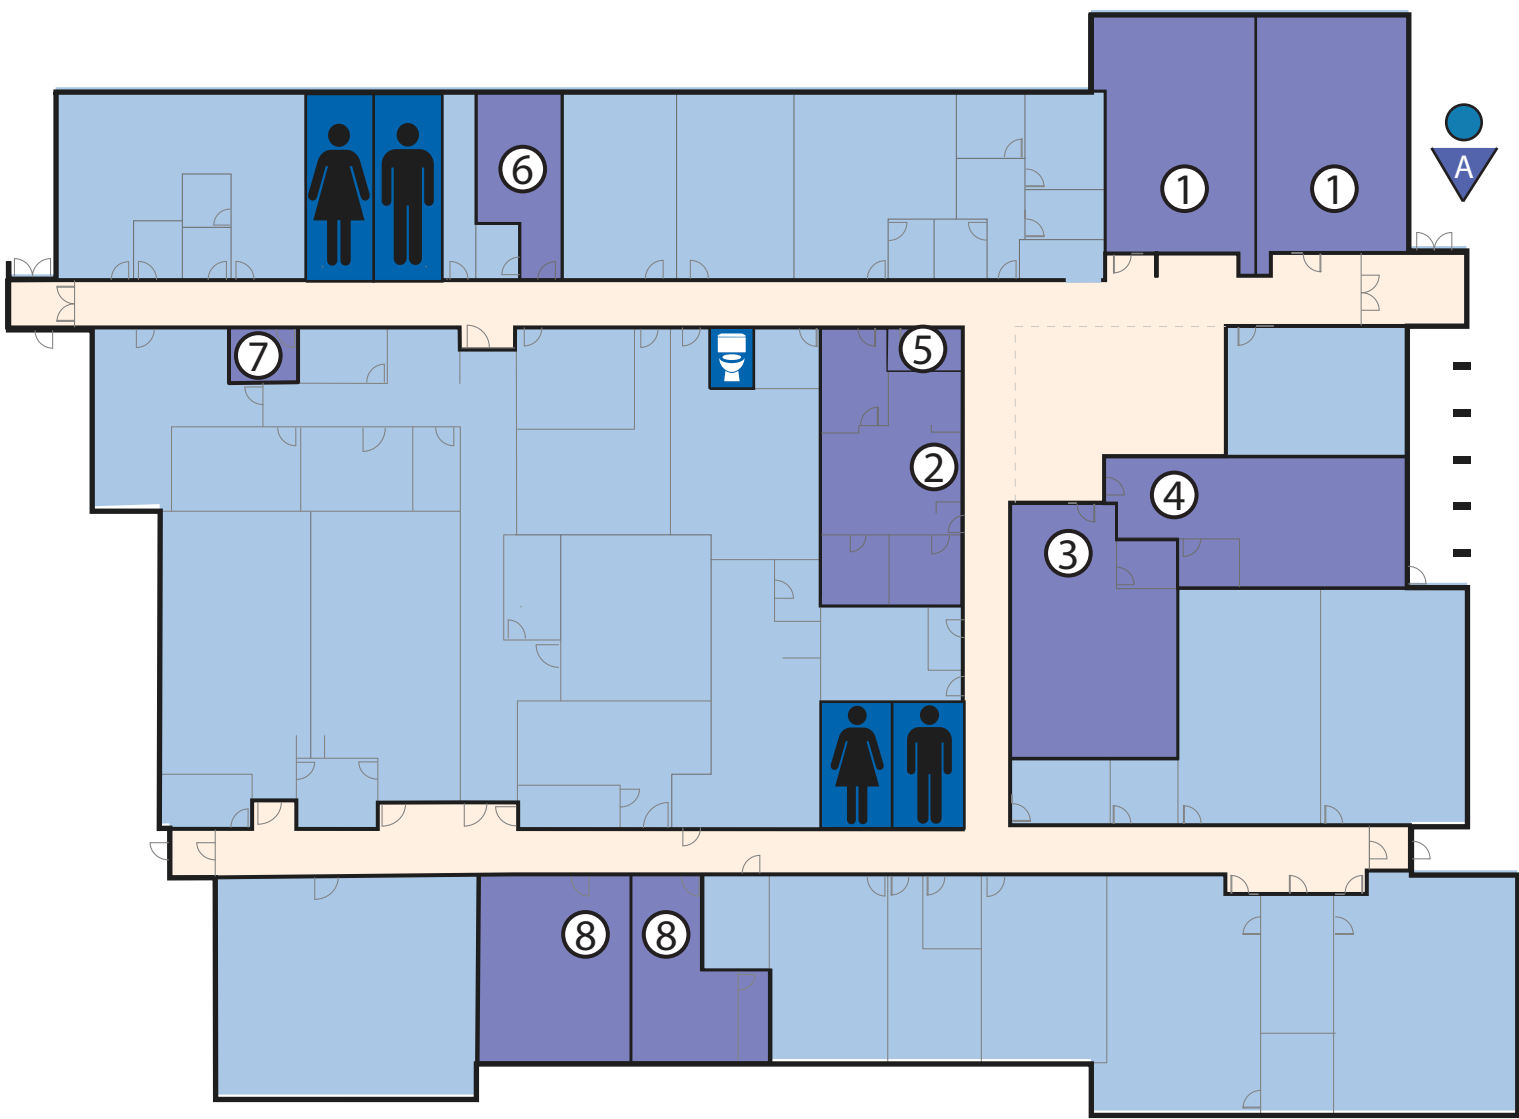

LEGEND

- Accessible Entrance w/ Automatic Door Operator
- Accessible Drop off/ Pick up Location
- Restroom
- Gender Neutral Restroom

- Circulation
- Significant Spaces
- Classrooms

- ① Community Rooms
  142 / 144
- ② Welcome Center
  135
- ③ Library
  136
- ④ Student Achievement Center
  138
- ⑤ Family Study Room
  151
- ⑥ Testing
  162
- ⑦ Lactation Room
  171
- ⑧ Discovery Academy
  101 / 103

Accessibility Statement:
Madison College is committed to providing accessible and inclusive experiences for all users. If you need this content in an alternative format or require assistance, please contact the ADA Team at accessibility@madisoncollege.edu.

MADISON
AREA | TECHNICAL
COLLEGE

First Floor

1300 W Main St.
Watertown, WI 53098
(920) 206-8000
Deaf/hh: use 711 (relay)
madisoncollege.edu

Watertown Campus