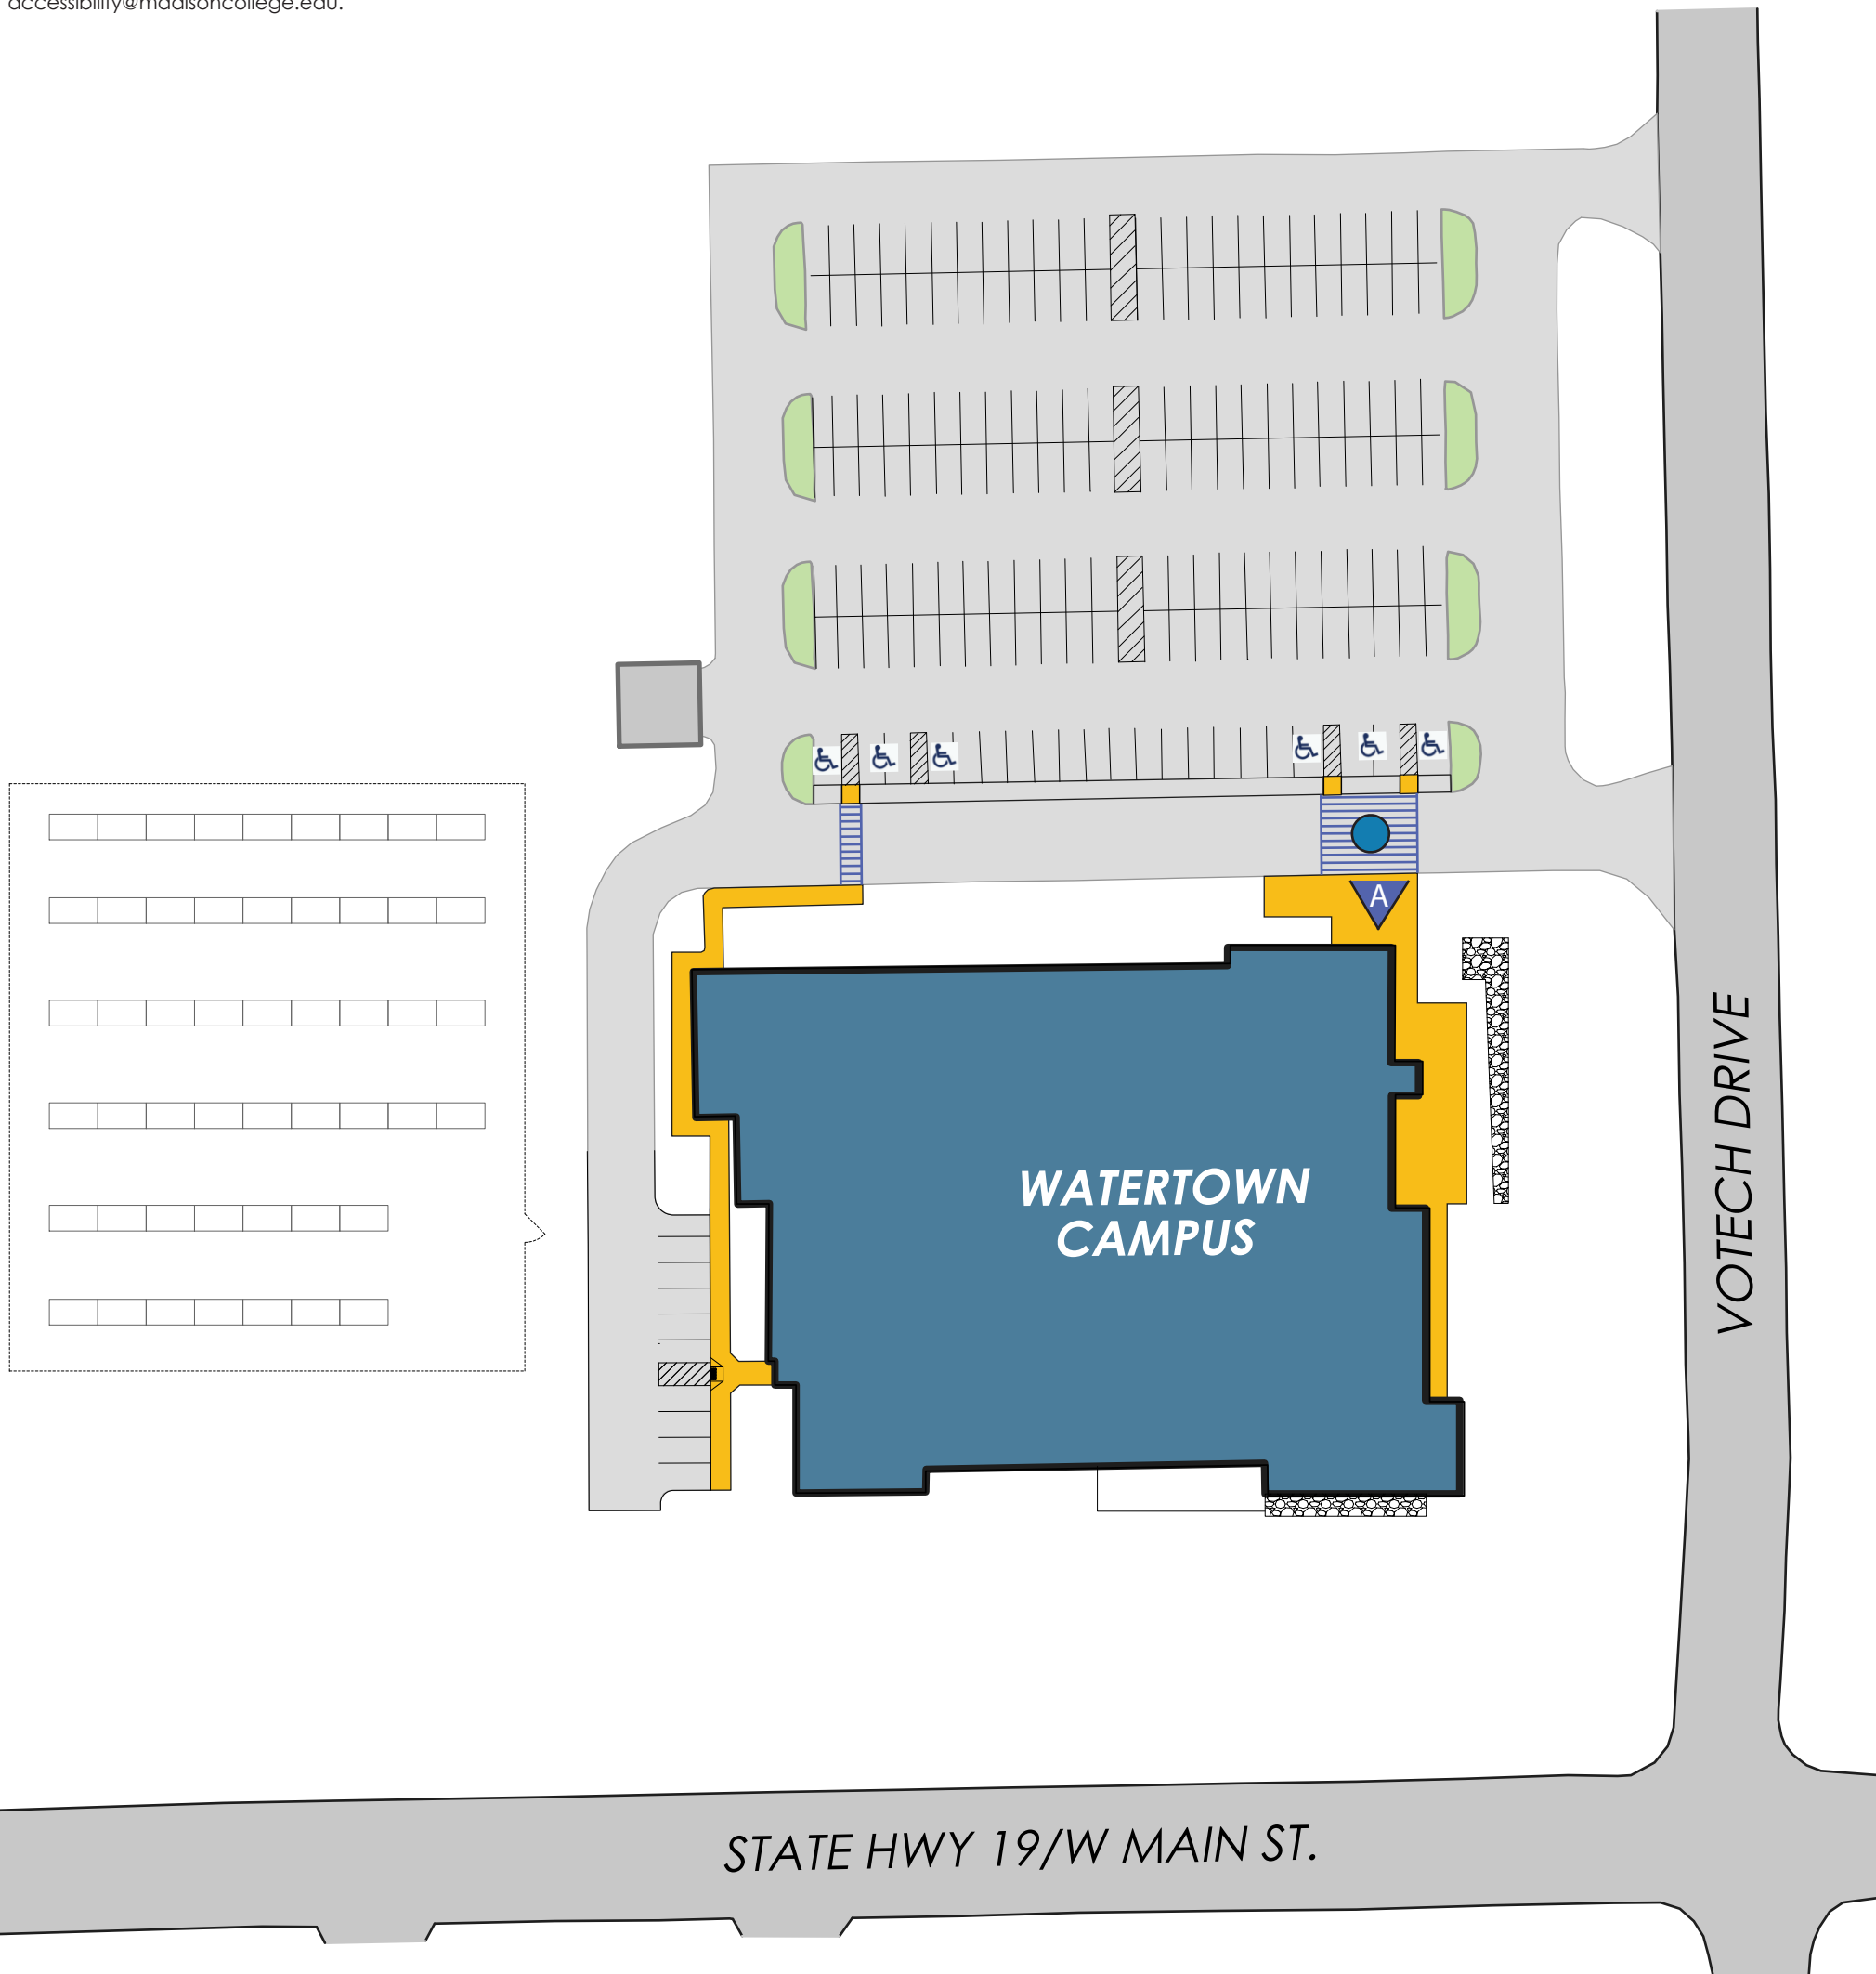

Watertown Campus Wayfinding Map

1300 W Main St. Watertown, WI 53098
(920) 206-8000
madisoncollege.edu

Accessibility Statement:

Madison College is committed to providing accessible and inclusive experiences for all users. If you need this content in an alternative format or require assistance, please contact the ADA Team at accessibility@madisoncollege.edu.

Legend

- Accessible Entrance w/ Automatic Door Operator
- Accessible Drop off/ Pick up Location
- Accessible Crosswalk

- Accessible Walkway
- Accessible Parking

MADISON
AREA | TECHNICAL
COLLEGE